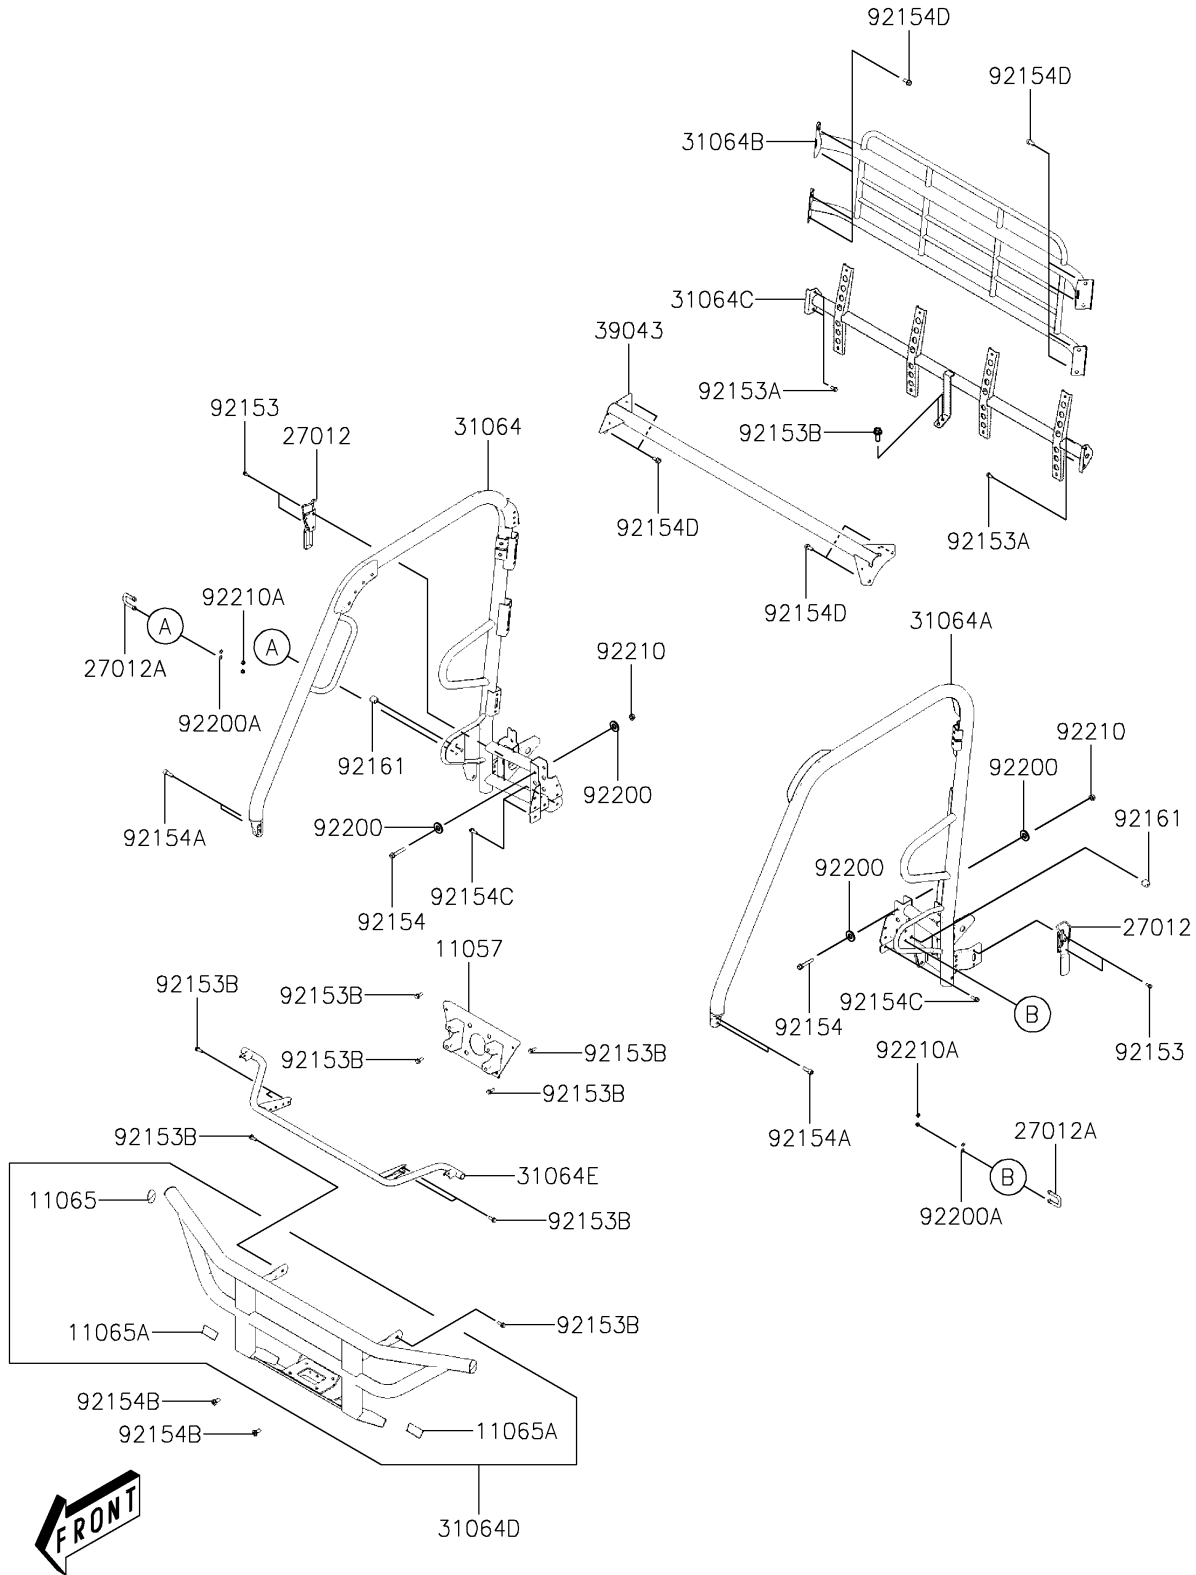

# 2025 Mule PRO-MX EPS PARTS DIAGRAM

Guards/Cab Frame

F2681

## 2025 Mule PRO-MX EPS PARTS LIST

### Guards/Cab Frame

ITEM NAME	PART NUMBER	QUANTITY
BRACKET,STABILIZER (Ref # 11057)	11057-Y015	1
CAP,FR BUMPER,END (Ref # 11065)	11065-Y043	2
CAP,FR BUMPER (Ref # 11065A)	11065-Y044	2
HOOK,SIDE (Ref # 27012)	27012-Y005	2
HOOK,DOOR (Ref # 27012A)	27012-Y007	2
PIPE-COMP,ROOF,RH (Ref # 31064)	31064-Y013	1
PIPE-COMP,ROOF,LH (Ref # 31064A)	31064-Y014	1
PIPE-COMP,REAR,UPP (Ref # 31064B)	31064-Y015	1
PIPE-COMP,REAR,LWR (Ref # 31064C)	31064-Y016	1
PIPE-COMP,FR BUMPER (Ref # 31064D)	31064-Y017	1
PIPE-COMP,FR COVER (Ref # 31064E)	31064-Y018	1
CROSSMEMBER-COMP,ROOF (Ref # 39043)	39043-Y002	1
BOLT,FLANGE,6X16 (Ref # 92153)	92153-Y025	4
BOLT,FLANGE,8X16 (Ref # 92153A)	92153-Y032	4
BOLT,FLANGE,8X20 (Ref # 92153B)	92153-Y033	12
BOLT,FLANGE,10X60 (Ref # 92154)	92154-Y091	2
BOLT,SOCKET,10X28 (Ref # 92154A)	92154-Y098	4
BOLT,10X23 (Ref # 92154B)	92154-Y178	2
BOLT,FLANGE,8X25 (Ref # 92154C)	92154-Y195	4
BOLT,FLANGE,10X20 (Ref # 92154D)	92154-Y197	12
DAMPER,ROPS (Ref # 92161)	92161-Y050	2
WASHER,10MM (Ref # 92200)	92200-Y020	4
WASHER,6MM (Ref # 92200A)	92200-Y106	4
NUT,10MM (Ref # 92210)	92210-Y009	2
NUT,6MM (Ref # 92210A)	92210-Y087	4