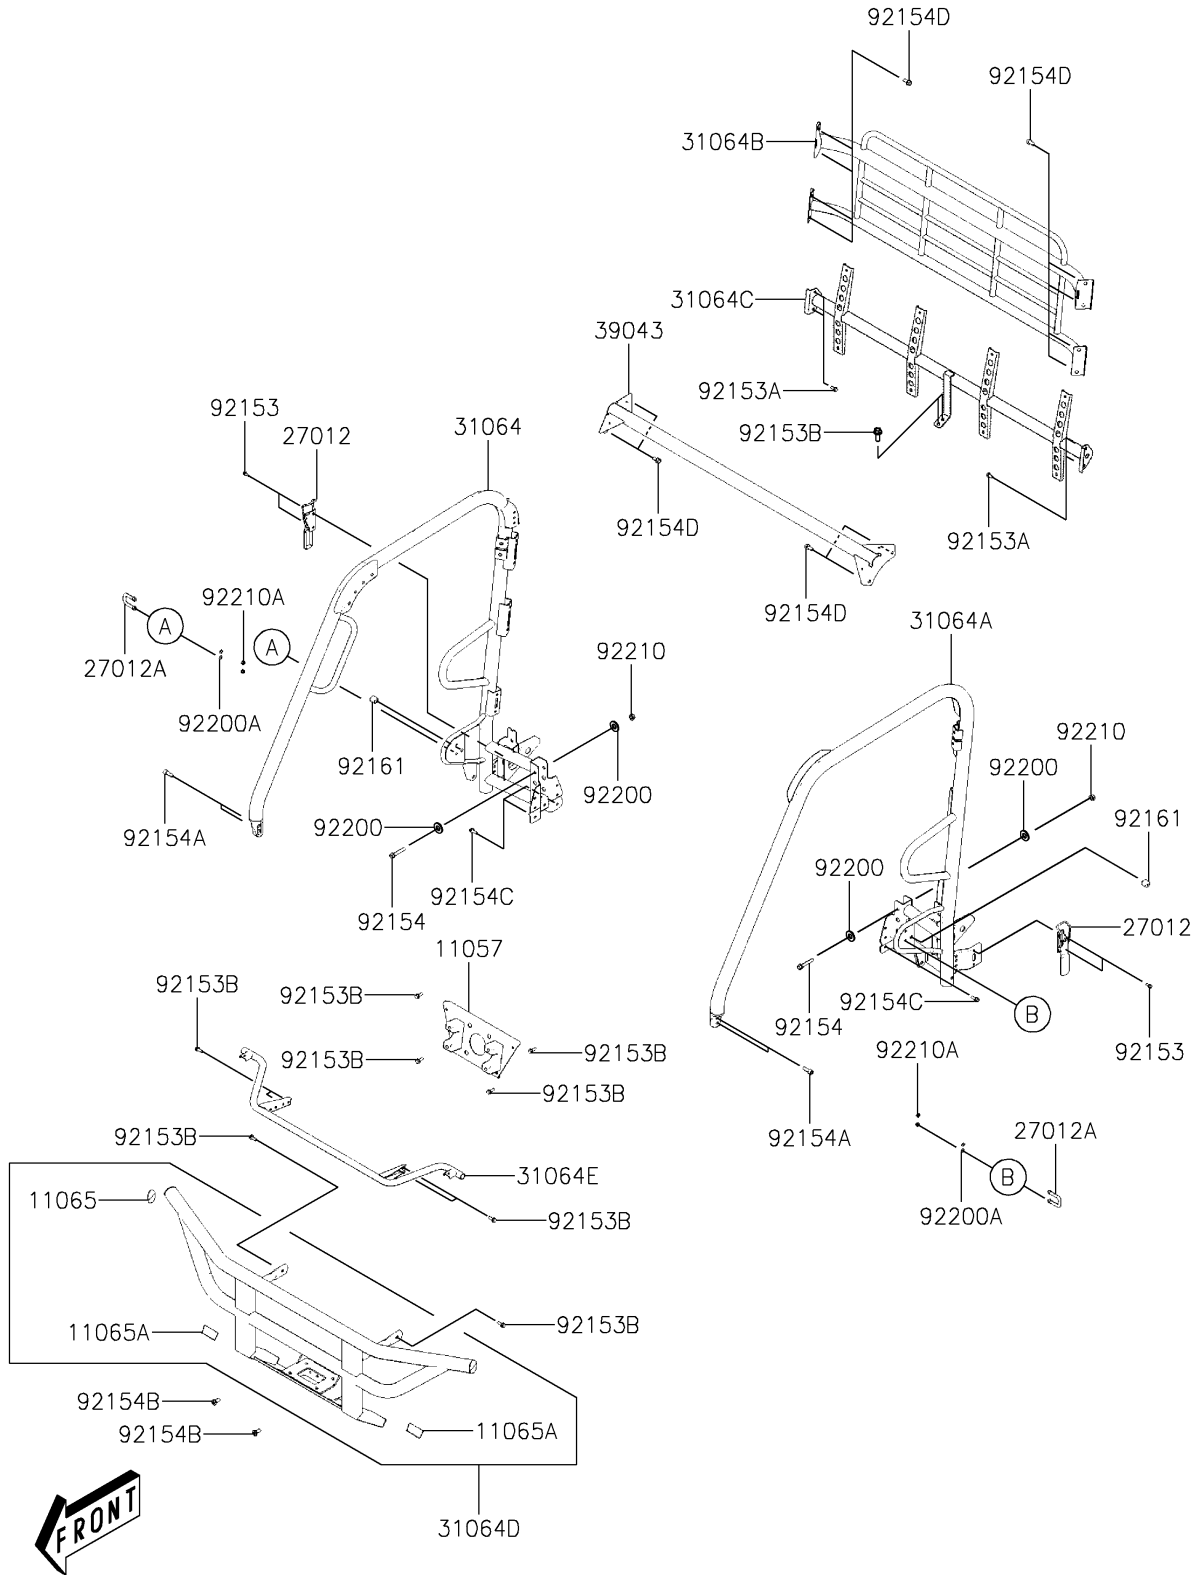

2025 MULE PRO-MX™ EPS PARTS DIAGRAM

Guards/Cab Frame

F2681

2025 MULE PRO-MX™ EPS PARTS LIST

Guards/Cab Frame

ITEM NAME	PART NUMBER	QUANTITY
BRACKET,STABILIZER (Ref # 11057)	11057-Y015	1
CAP,FR BUMPER,END (Ref # 11065)	11065-Y043	2
CAP,FR BUMPER (Ref # 11065A)	11065-Y044	2
HOOK,SIDE (Ref # 27012)	27012-Y005	2
HOOK,DOOR (Ref # 27012A)	27012-Y007	2
PIPE-COMP,ROOF,RH (Ref # 31064)	31064-Y013	1
PIPE-COMP,ROOF,LH (Ref # 31064A)	31064-Y014	1
PIPE-COMP,REAR,UPP (Ref # 31064B)	31064-Y015	1
PIPE-COMP,REAR,LWR (Ref # 31064C)	31064-Y016	1
PIPE-COMP,FR BUMPER (Ref # 31064D)	31064-Y017	1
PIPE-COMP,FR COVER (Ref # 31064E)	31064-Y018	1
CROSSMEMBER-COMP,ROOF (Ref # 39043)	39043-Y002	1
BOLT,FLANGE,6X16 (Ref # 92153)	92153-Y025	4
BOLT,FLANGE,8X16 (Ref # 92153A)	92153-Y032	4
BOLT,FLANGE,8X20 (Ref # 92153B)	92153-Y033	12
BOLT,FLANGE,10X60 (Ref # 92154)	92154-Y091	2
BOLT,SOCKET,10X28 (Ref # 92154A)	92154-Y098	4
BOLT,10X23 (Ref # 92154B)	92154-Y178	2
BOLT,FLANGE,8X25 (Ref # 92154C)	92154-Y195	4
BOLT,FLANGE,10X20 (Ref # 92154D)	92154-Y197	12
DAMPER,ROPS (Ref # 92161)	92161-Y050	2
WASHER,10MM (Ref # 92200)	92200-Y020	4
WASHER,6MM (Ref # 92200A)	92200-Y106	4
NUT,10MM (Ref # 92210)	92210-Y009	2
NUT,6MM (Ref # 92210A)	92210-Y087	4