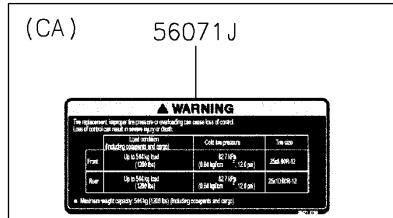

2022 MULE PRO-MX™ EPS PARTS DIAGRAM

Labels

F2860

2022 MULE PRO-MX™ EPS PARTS LIST

Labels

ITEM NAME	PART NUMBER	QUANTITY
LABEL,TIRE (Ref # 56030)	56030-Y015	1
LABEL,OIL GAUGE (Ref # 56030A)	56030-Y018	1
LABEL-WARNING,INFO (Ref # 56071)	56071-Y057	1
LABEL-WARNING,SHIFTING NOTICE (Ref # 56071A)	56071-Y058	1
LABEL-WARNING,FUEL (Ref # 56071B)	56071-Y059	1
LABEL-WARNING,AIR CLEANER INFO (Ref # 56071C)	56071-Y060	1
LABEL-WARNING,ROPS (Ref # 56071D)	56071-Y061	1
LABEL-WARNING (Ref # 56071E)	56071-Y062	1
LABEL-WARNING,CARGO BED (Ref # 56071F)	56071-Y063	1
LABEL-WARNING,MAX. CAPACITY (Ref # 56071G)	56071-Y064	1
LABEL-WARNING,GENERAL (Ref # 56071H)	56071-Y065	1
LABEL-WARNING,CARGO BED (Ref # 56071I)	56071-Y066	1
LABEL-WARNING,TIRE (Ref # 56071J)	56071-Y067	1
PATTERN,KAWASAKI (Ref # 56075)	56075-Y001	1