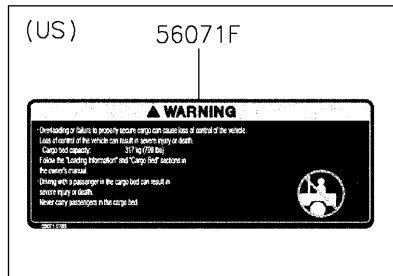

2022 MULE PRO-MX™ EPS PARTS DIAGRAM

Labels

F2860

2022 MULE PRO-MX™ EPS PARTS LIST

Labels

ITEM NAME	PART NUMBER	QUANTITY
LABEL,TIRE (Ref # 56030)	56030-Y015	1
LABEL,OIL GAUGE (Ref # 56030A)	56030-Y018	1
LABEL-WARNING,INFO (Ref # 56071)	56071-Y057	1
LABEL-WARNING,SHIFTING NOTICE (Ref # 56071A)	56071-Y058	1
LABEL-WARNING,FUEL (Ref # 56071B)	56071-Y059	1
LABEL-WARNING,AIR CLEANER INFO (Ref # 56071C)	56071-Y060	1
LABEL-WARNING,ROPS (Ref # 56071D)	56071-Y061	1
LABEL-WARNING (Ref # 56071E)	56071-Y062	1
LABEL-WARNING,CARGO BED (Ref # 56071F)	56071-Y063	1
LABEL-WARNING,MAX. CAPACITY (Ref # 56071G)	56071-Y064	1
LABEL-WARNING,GENERAL (Ref # 56071H)	56071-Y065	1
LABEL-WARNING,CARGO BED (Ref # 56071I)	56071-Y066	1
LABEL-WARNING,TIRE (Ref # 56071J)	56071-Y067	1
PATTERN,KAWASAKI (Ref # 56075)	56075-Y001	1