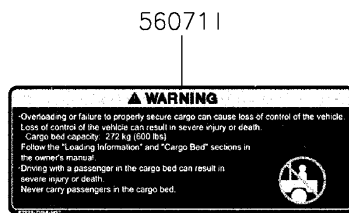

2022 MULE PRO-MX™ EPS PARTS DIAGRAM

Labels

F2860

2022 MULE PRO-MX™ EPS PARTS LIST

Labels

ITEM NAME	PART NUMBER	QUANTITY
LABEL,TIRE (Ref # 56030)	56030-Y015	1
LABEL,OIL GAUGE (Ref # 56030A)	56030-Y018	1
LABEL-WARNING,INFO (Ref # 56071)	56071-Y057	1
LABEL-WARNING,SHIFTING NOTICE (Ref # 56071A)	56071-Y058	1
LABEL-WARNING,FUEL (Ref # 56071B)	56071-Y059	1
LABEL-WARNING,AIR CLEANER INFO (Ref # 56071C)	56071-Y060	1
LABEL-WARNING,ROPS (Ref # 56071D)	56071-Y061	1
LABEL-WARNING (Ref # 56071E)	56071-Y062	1
LABEL-WARNING,CARGO BED (Ref # 56071F)	56071-Y063	1
LABEL-WARNING,MAX. CAPACITY (Ref # 56071G)	56071-Y064	1
LABEL-WARNING,GENERAL (Ref # 56071H)	56071-Y065	1
LABEL-WARNING,CARGO BED (Ref # 56071I)	56071-Y066	1
LABEL-WARNING,TIRE (Ref # 56071J)	56071-Y067	1
PATTERN,KAWASAKI (Ref # 56075)	56075-Y001	1