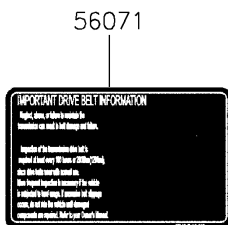

2022 MULE PRO-MX™ EPS PARTS DIAGRAM

Labels

F2860

2022 MULE PRO-MX™ EPS PARTS LIST

Labels

ITEM NAME	PART NUMBER	QUANTITY
LABEL,TIRE (Ref # 56030)	56030-Y015	1
LABEL,OIL GAUGE (Ref # 56030A)	56030-Y018	1
LABEL-WARNING,INFO (Ref # 56071)	56071-Y057	1
LABEL-WARNING,SHIFTING NOTICE (Ref # 56071A)	56071-Y058	1
LABEL-WARNING,FUEL (Ref # 56071B)	56071-Y059	1
LABEL-WARNING,AIR CLEANER INFO (Ref # 56071C)	56071-Y060	1
LABEL-WARNING,ROPS (Ref # 56071D)	56071-Y061	1
LABEL-WARNING (Ref # 56071E)	56071-Y062	1
LABEL-WARNING,CARGO BED (Ref # 56071F)	56071-Y063	1
LABEL-WARNING,MAX. CAPACITY (Ref # 56071G)	56071-Y064	1
LABEL-WARNING,GENERAL (Ref # 56071H)	56071-Y065	1
LABEL-WARNING,CARGO BED (Ref # 56071I)	56071-Y066	1
LABEL-WARNING,TIRE (Ref # 56071J)	56071-Y067	1
PATTERN,KAWASAKI (Ref # 56075)	56075-Y001	1