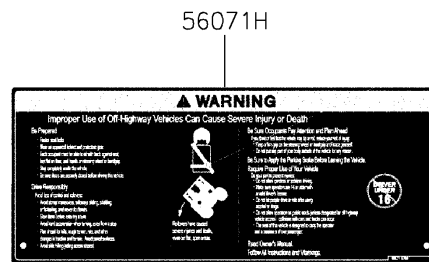

2022 MULE PRO-MX™ EPS PARTS DIAGRAM

Labels

F2860

2022 MULE PRO-MX™ EPS PARTS LIST

Labels

ITEM NAME	PART NUMBER	QUANTITY
LABEL,TIRE (Ref # 56030)	56030-Y015	1
LABEL,OIL GAUGE (Ref # 56030A)	56030-Y018	1
LABEL-WARNING,INFO (Ref # 56071)	56071-Y057	1
LABEL-WARNING,SHIFTING NOTICE (Ref # 56071A)	56071-Y058	1
LABEL-WARNING,FUEL (Ref # 56071B)	56071-Y059	1
LABEL-WARNING,AIR CLEANER INFO (Ref # 56071C)	56071-Y060	1
LABEL-WARNING,ROPS (Ref # 56071D)	56071-Y061	1
LABEL-WARNING (Ref # 56071E)	56071-Y062	1
LABEL-WARNING,CARGO BED (Ref # 56071F)	56071-Y063	1
LABEL-WARNING,MAX. CAPACITY (Ref # 56071G)	56071-Y064	1
LABEL-WARNING,GENERAL (Ref # 56071H)	56071-Y065	1
LABEL-WARNING,CARGO BED (Ref # 56071I)	56071-Y066	1
LABEL-WARNING,TIRE (Ref # 56071J)	56071-Y067	1
PATTERN,KAWASAKI (Ref # 56075)	56075-Y001	1