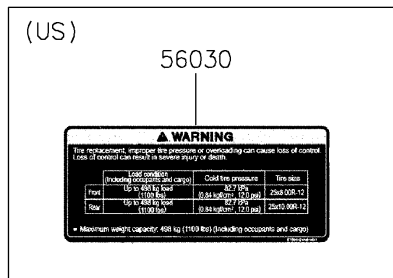

2022 MULE PRO-MX™ EPS PARTS DIAGRAM

Labels

F2860

2022 MULE PRO-MX™ EPS PARTS LIST

Labels

ITEM NAME	PART NUMBER	QUANTITY
LABEL,TIRE (Ref # 56030)	56030-Y015	1
LABEL,OIL GAUGE (Ref # 56030A)	56030-Y018	1
LABEL-WARNING,INFO (Ref # 56071)	56071-Y057	1
LABEL-WARNING,SHIFTING NOTICE (Ref # 56071A)	56071-Y058	1
LABEL-WARNING,FUEL (Ref # 56071B)	56071-Y059	1
LABEL-WARNING,AIR CLEANER INFO (Ref # 56071C)	56071-Y060	1
LABEL-WARNING,ROPS (Ref # 56071D)	56071-Y061	1
LABEL-WARNING (Ref # 56071E)	56071-Y062	1
LABEL-WARNING,CARGO BED (Ref # 56071F)	56071-Y063	1
LABEL-WARNING,MAX. CAPACITY (Ref # 56071G)	56071-Y064	1
LABEL-WARNING,GENERAL (Ref # 56071H)	56071-Y065	1
LABEL-WARNING,CARGO BED (Ref # 56071I)	56071-Y066	1
LABEL-WARNING,TIRE (Ref # 56071J)	56071-Y067	1
PATTERN,KAWASAKI (Ref # 56075)	56075-Y001	1