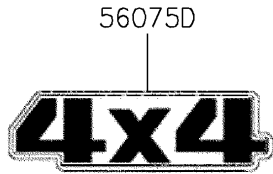

# 2023 Mule PRO-MX™ EPS PARTS DIAGRAM

Decals(White)(BNFNN/BNFNL)

F2861

## 2023 Mule PRO-MX™ EPS PARTS LIST

Decals(White)(BNFNN/BNFNL)

ITEM NAME	PART NUMBER	QUANTITY
MARK,MULE PRO-MX (Ref # 56054)	56054-Y006	1
PATTERN,SIDE,RH (Ref # 56075)	56075-Y005	1
PATTERN,SIDE,LH (Ref # 56075A)	56075-Y007	1
PATTERN,REAR,RH (Ref # 56075B)	56075-Y013	1
PATTERN,REAR,LH (Ref # 56075C)	56075-Y015	1
PATTERN,4X4 (Ref # 56075D)	56075-Y036	1
PATTERN,KAWASAKI (Ref # 56075E)	56075-Y037	2
PATTERN,DOOR,RH (Ref # 56075F)	56075-Y039	1
PATTERN,DOOR,LH (Ref # 56075G)	56075-Y041	1