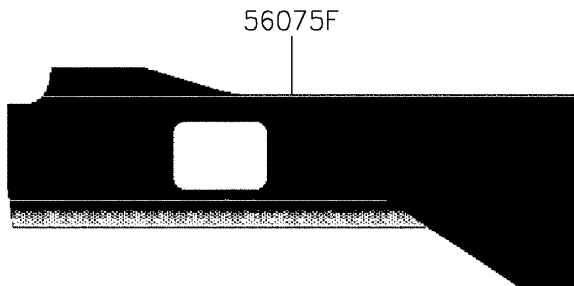

# 2023 Mule PRO-MX™ EPS PARTS DIAGRAM

Decals(White)(BNFNN/BNFNL)

F2861