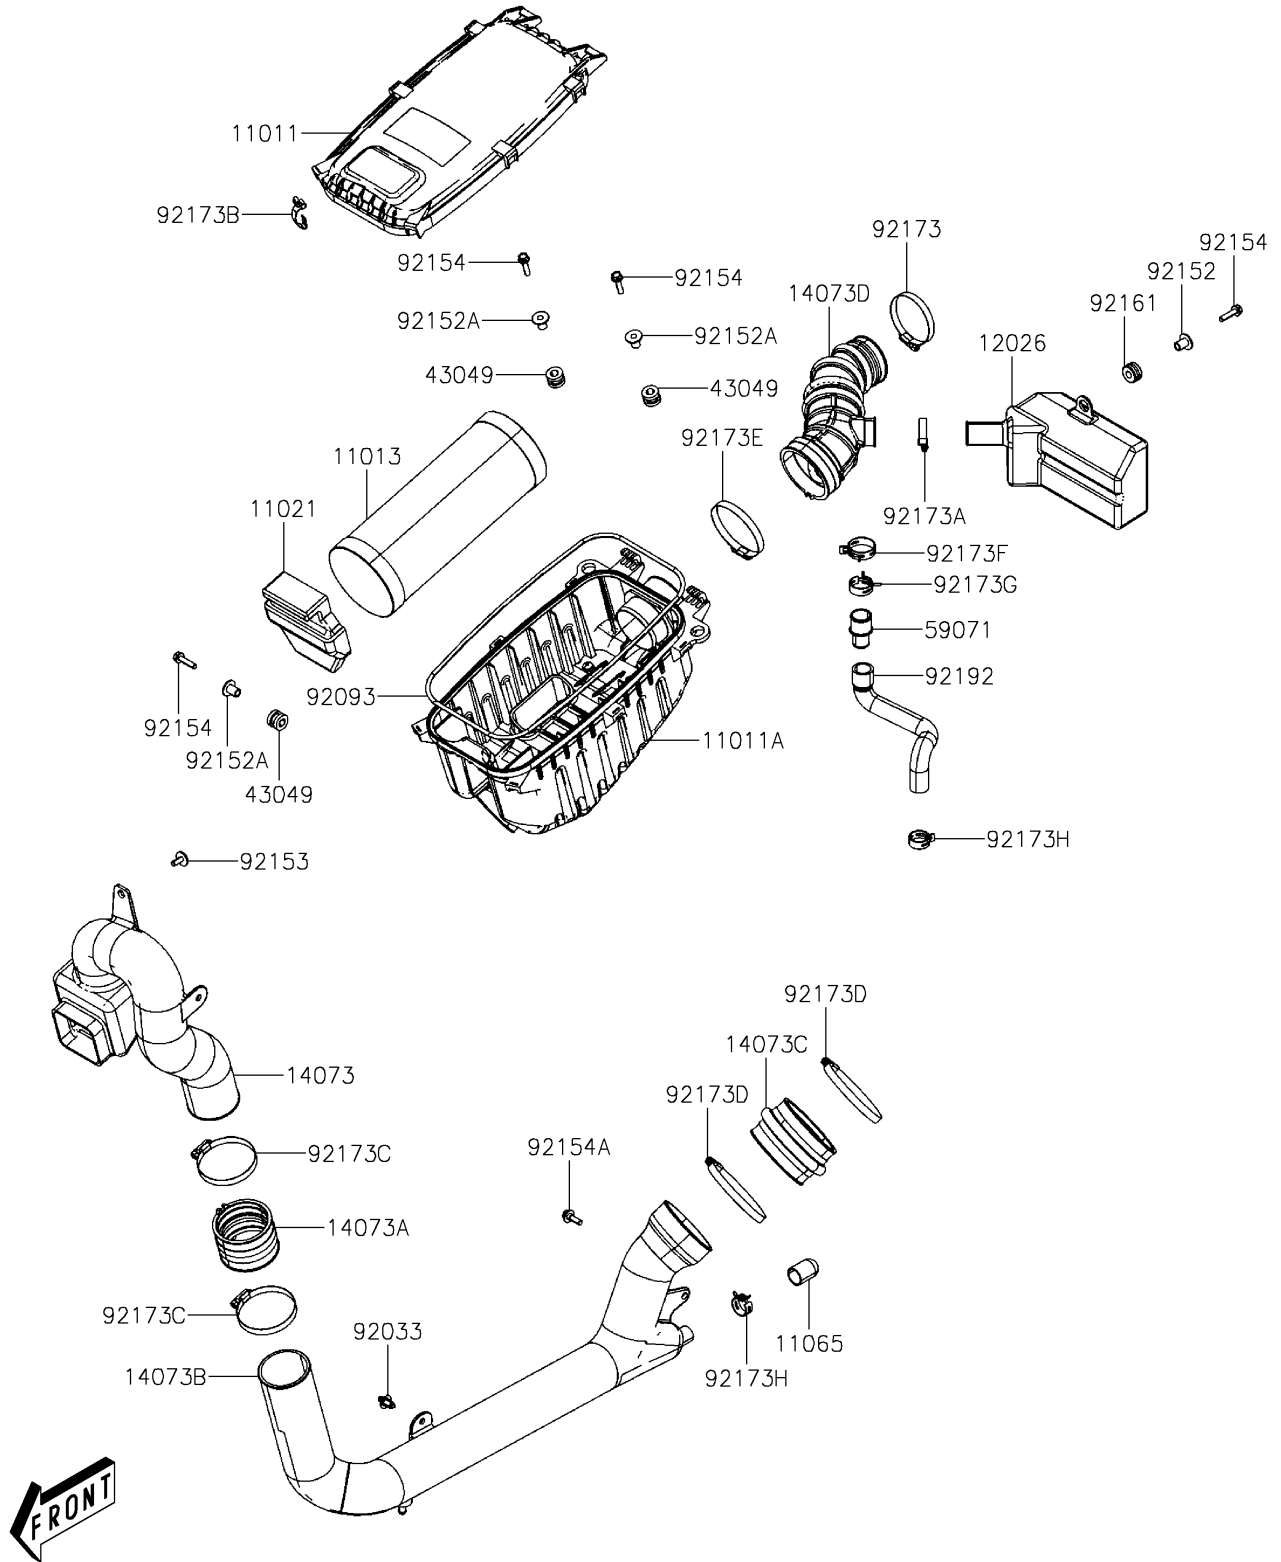

2023 MULE PRO-MX™ EPS CAMO PARTS DIAGRAM

Air Cleaner

E1130