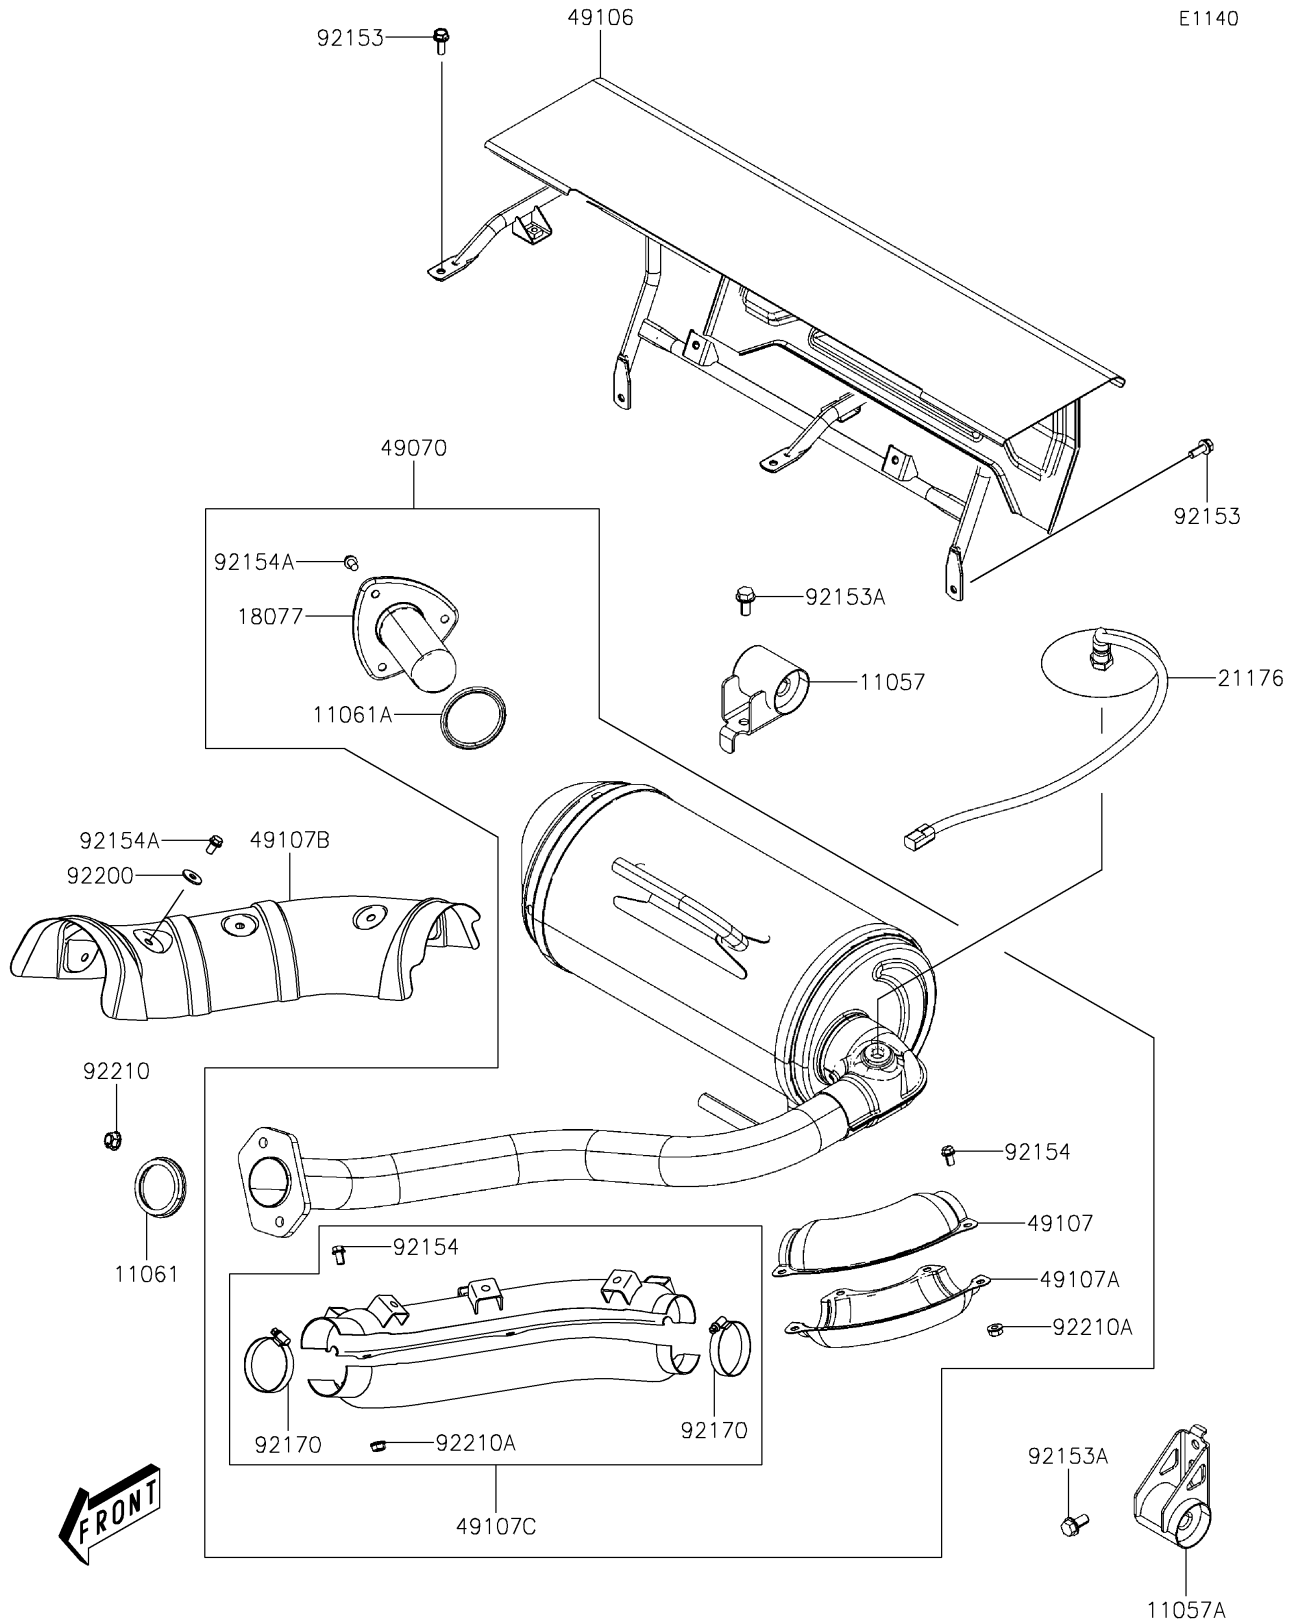

2024 MULE PRO-MX™ EPS CAMO PARTS DIAGRAM

Muffler(s)

2024 MULE PRO-MX™ EPS CAMO PARTS LIST

Muffler(s)

ITEM NAME	PART NUMBER	QUANTITY
BRACKET (Ref # 11057)	11057-Y001	1
BRACKET (Ref # 11057A)	11057-Y002	1
GASKET,EXHAUST PIPE (Ref # 11061)	11061-Y065	1
GASKET,SPARK ARRESTER (Ref # 11061A)	11061-Y066	1
ARRESTER-SPARK (Ref # 18077)	18077-Y003	1
SENSOR,OXYGEN (Ref # 21176)	21176-0936	1
MUFFLER-COMP (Ref # 49070)	49070-Y001	1
COVER-MUFFLER (Ref # 49106)	49106-Y005	1
COVER-EXHAUST PIPE,RR,UPP (Ref # 49107)	49107-Y005	1
COVER-EXHAUST PIPE,RR,LWR (Ref # 49107A)	49107-Y006	1
COVER-EXHAUST PIPE,UPP (Ref # 49107B)	49107-Y009	1
COVER-EXHAUST PIPE,FR,UPP&LWR (Ref # 49107C)	49107-Y010	1
BOLT,FLANGE,6X12 (Ref # 92153)	92153-Y023	4
BOLT,FLANGE,8X16 (Ref # 92153A)	92153-Y032	2
BOLT,FLANGE,6X10 (Ref # 92154)	92154-Y166	6
BOLT,FLANGE,6X12 (Ref # 92154A)	92154-Y225	9
CLAMP (Ref # 92170)	92170-1674	2
WASHER,6.5X17.7X1.5 (Ref # 92200)	92200-Y104	6
NUT,8MM (Ref # 92210)	92210-Y076	2
NUT,FLANGE,6MM (Ref # 92210A)	92210-Y098	6