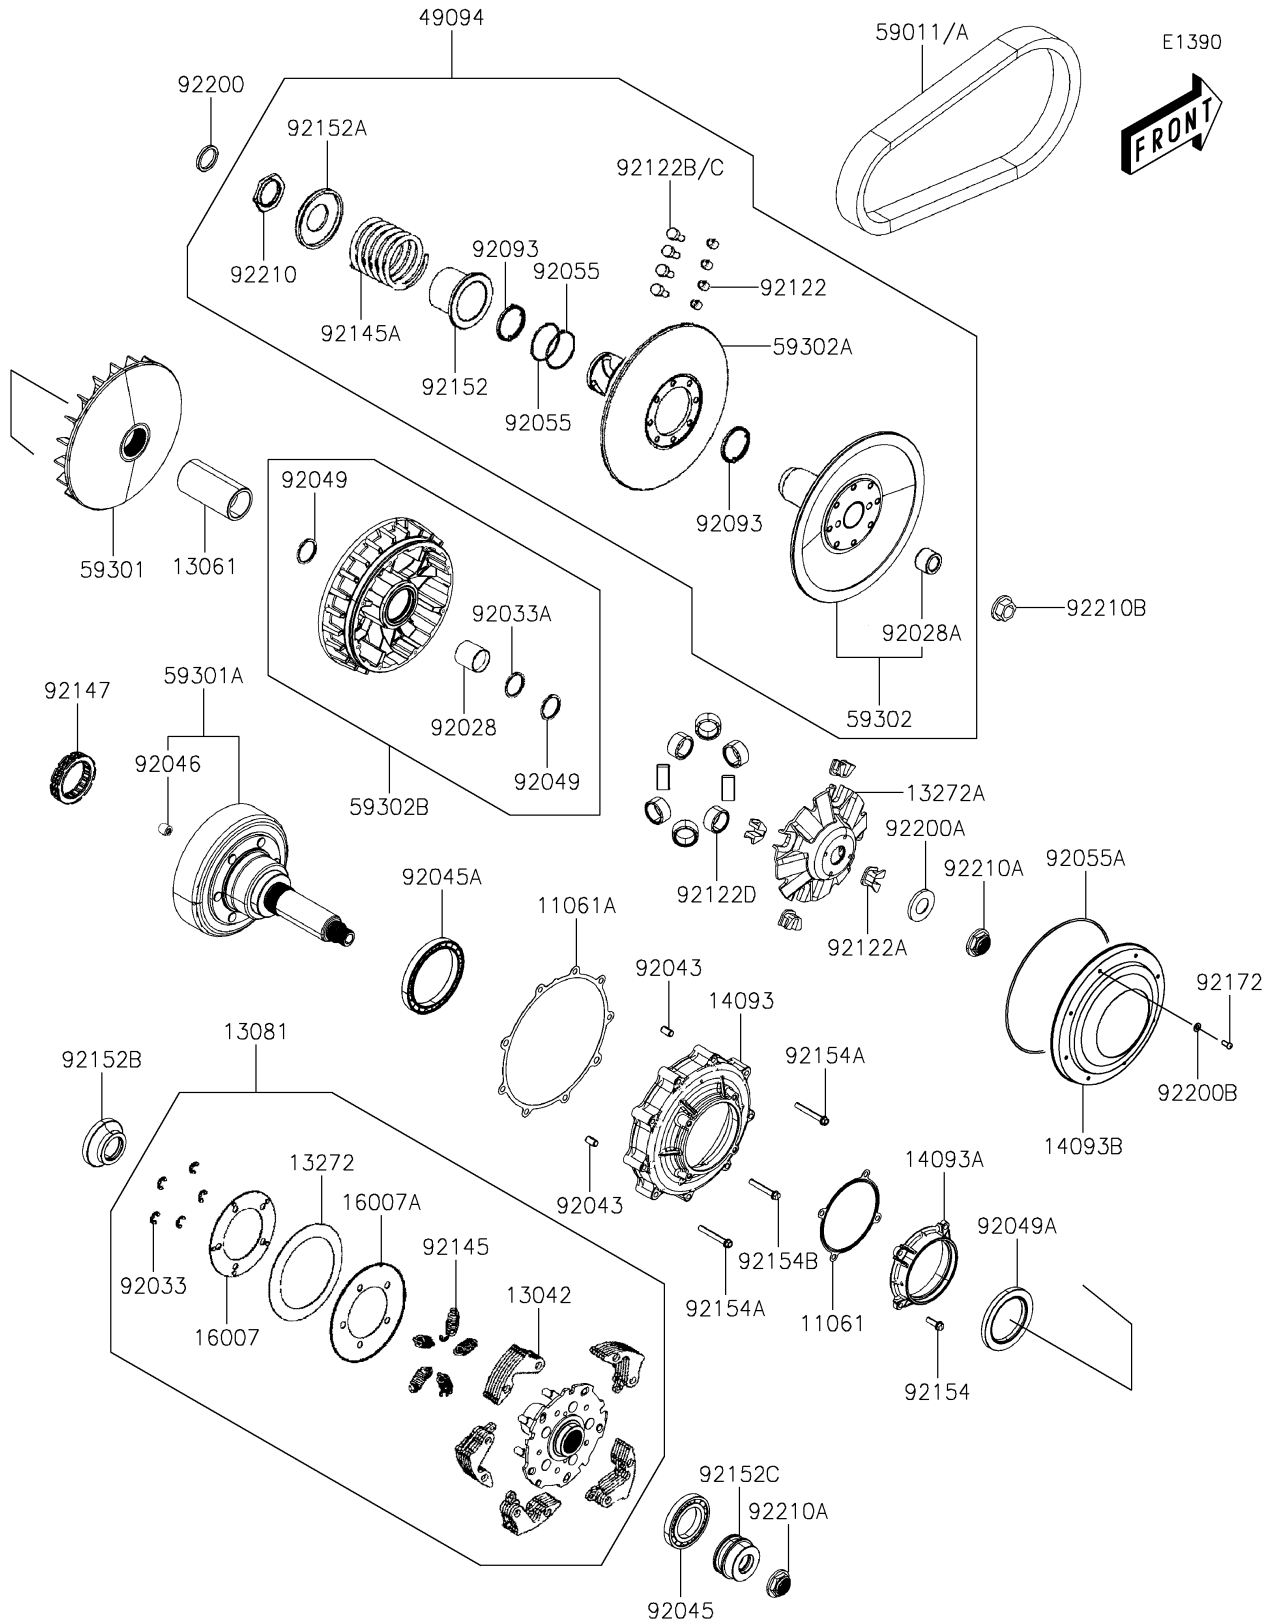

2022 MULE PRO-MX™ EPS CAMO PARTS DIAGRAM

Belt Converter

2022 MULE PRO-MX™ EPS CAMO PARTS LIST

Belt Converter

ITEM NAME	PART NUMBER	QUANTITY
GASKET,PRIMARY SHAFT COVER (Ref # 11061)	11061-Y059	1
GASKET,CLUTCH COVER (Ref # 11061A)	11061-Y060	1
WEIGHT,CLUTCH (Ref # 13042)	13042-Y008	5
BOSS,DRIVE FACE (Ref # 13061)	13061-Y004	1
CLUTCH-ASSY,PRIMARY (Ref # 13081)	13081-Y001	1
PLATE,ADJUSTER SPRING (Ref # 13272)	13272-Y027	1
PLATE,RAMP (Ref # 13272A)	13272-Y028	1
COVER,CLUTCH (Ref # 14093)	14093-Y004	1
COVER,PRIMARY SHAFT (Ref # 14093A)	14093-Y005	1
COVER,MOVABLE (Ref # 14093B)	14093-Y050	1
SEAT-SPRING (Ref # 16007)	16007-Y007	1
SEAT-SPRING (Ref # 16007A)	16007-Y008	1
CONVERTER-ASSY-DRIVEN (Ref # 49094)	49094-Y007	1
BELT,DRIVE(STD) (Ref # 59011)	59011-Y006	1
BELT,DRIVE(OPTION) (Ref # 59011A)	59011-Y010	1
SHEAVE-MOVABLE (Ref # 59301)	59301-Y006	1
SHEAVE-MOVABLE,PRIMARY DRIVE (Ref # 59301A)	59301-Y007	1
SHEAVE-COMP,MOVABLE (Ref # 59302)	59302-Y017	1
SHEAVE-COMP (Ref # 59302A)	59302-Y018	1
SHEAVE-COMP,MOVABLE (Ref # 59302B)	59302-Y020	1
BUSHING,42X47X45.6 (Ref # 92028)	92028-Y002	1
BUSHING (Ref # 92028A)	92028-Y003	1
RING-SNAP,7MM (Ref # 92033)	92033-Y042	5
RING-SNAP,46.5MM (Ref # 92033A)	92033-Y043	1
PIN,8X14 (Ref # 92043)	92043-Y012	2
BEARING-BALL,16008 (Ref # 92045)	92045-Y046	1
BEARING-BALL,6815 (Ref # 92045A)	92045-Y052	1
BEARING-NEEDLE,14X22X20 (Ref # 92046)	92046-Y010	1
SEAL-OIL,42X51X4 (Ref # 92049)	92049-Y043	2