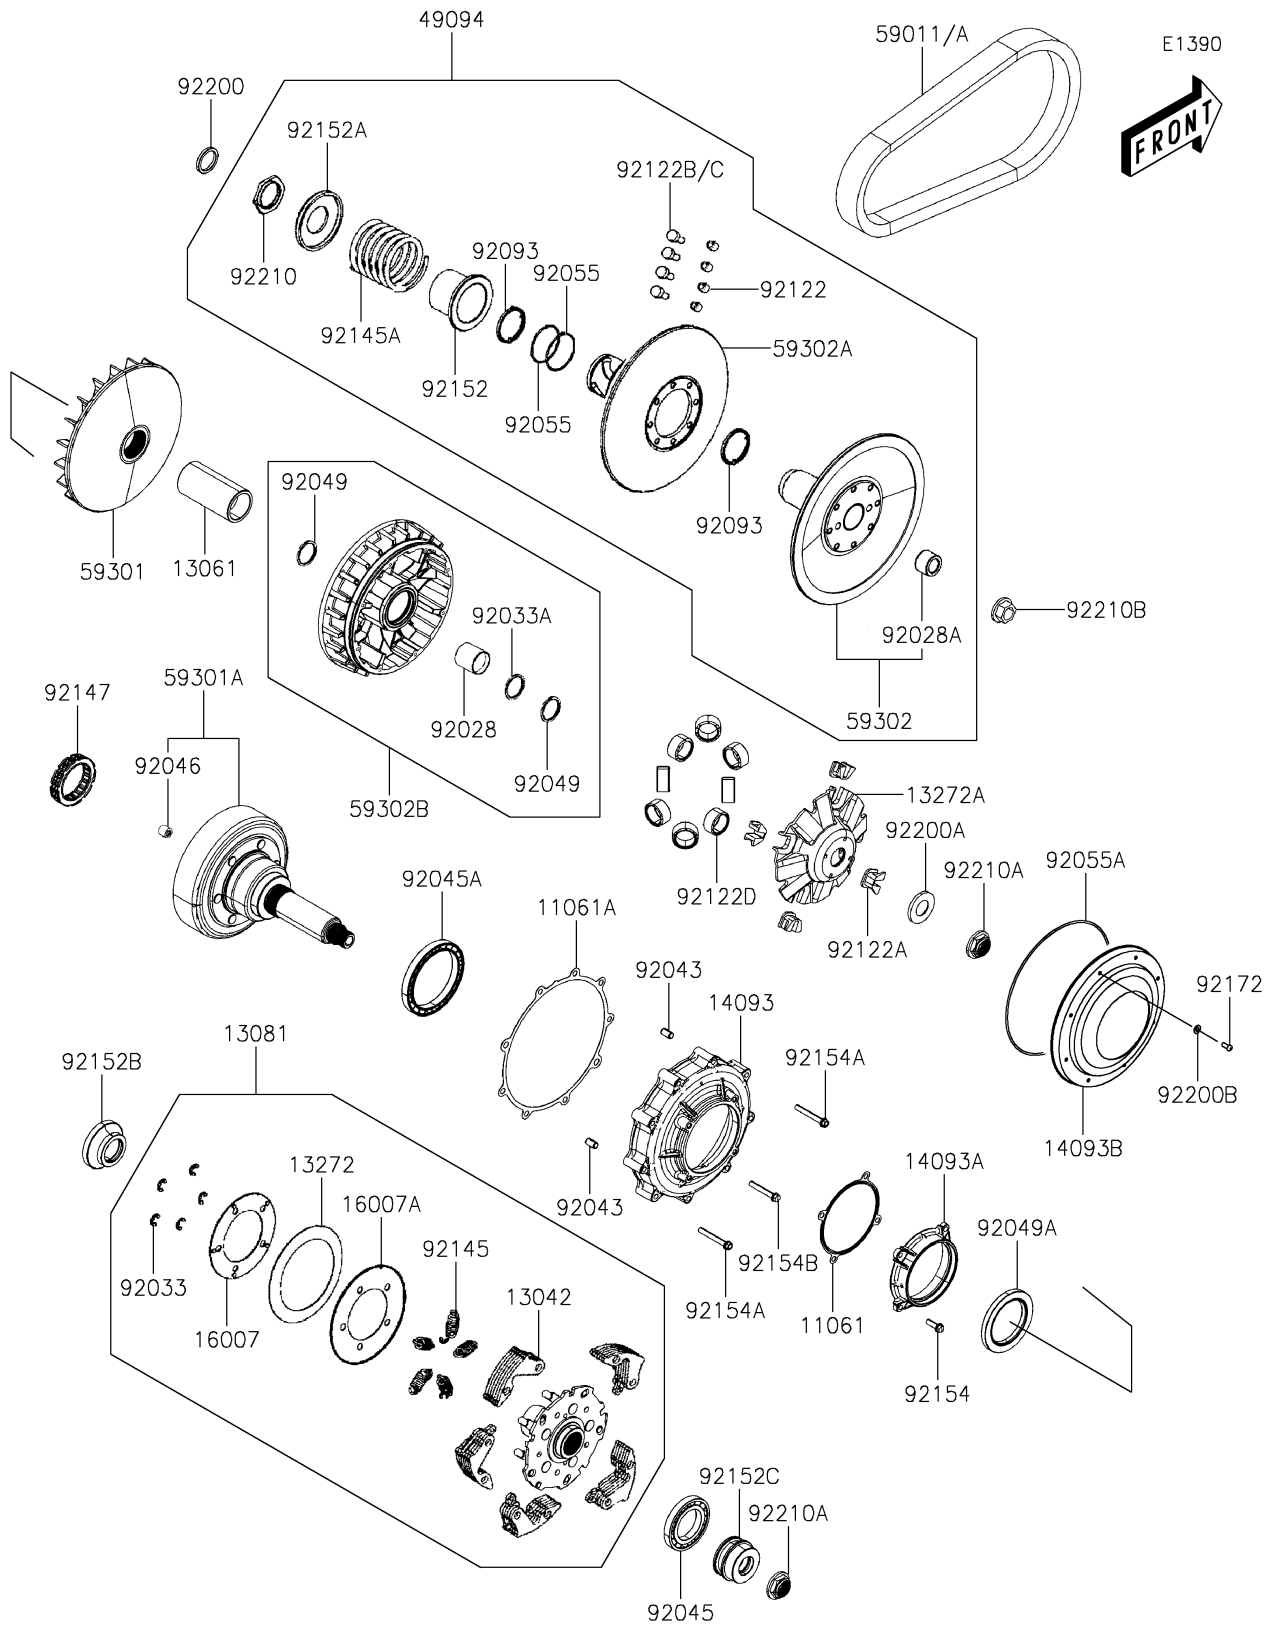

2024 Mule PRO-MX EPS Camo PARTS DIAGRAM

Belt Converter

2024 Mule PRO-MX EPS Camo PARTS LIST

Belt Converter

ITEM NAME	PART NUMBER	QUANTITY
GASKET,PRIMARY SHAFT COVER (Ref # 11061)	11061-Y059	1
GASKET,CLUTCH COVER (Ref # 11061A)	11061-Y060	1
WEIGHT,CLUTCH (Ref # 13042)	13042-Y008	5
BOSS,DRIVE FACE (Ref # 13061)	13061-Y004	1
CLUTCH-ASSY,PRIMARY (Ref # 13081)	13081-Y001	1
PLATE,ADJUSTER SPRING (Ref # 13272)	13272-Y027	1
PLATE,RAMP (Ref # 13272A)	13272-Y028	1
COVER,CLUTCH (Ref # 14093)	14093-Y004	1
COVER,PRIMARY SHAFT (Ref # 14093A)	14093-Y005	1
COVER,MOVABLE (Ref # 14093B)	14093-Y050	1
SEAT-SPRING (Ref # 16007)	16007-Y007	1
SEAT-SPRING (Ref # 16007A)	16007-Y008	1
CONVERTER-ASSY-DRIVEN (Ref # 49094)	49094-Y007	1
BELT,DRIVE(STD) (Ref # 59011)	59011-Y006	1
BELT,DRIVE(OPTION) (Ref # 59011A)	59011-Y010	1
SHEAVE-MOVABLE (Ref # 59301)	59301-Y006	1
SHEAVE-MOVABLE,PRIMARY DRIVE (Ref # 59301A)	59301-Y007	1
SHEAVE-COMP,MOVABLE (Ref # 59302)	59302-Y017	1
SHEAVE-COMP (Ref # 59302A)	59302-Y018	1
SHEAVE-COMP,MOVABLE (Ref # 59302B)	59302-Y020	1
BUSHING,42X47X45.6 (Ref # 92028)	92028-Y002	1
BUSHING (Ref # 92028A)	92028-Y003	1
RING-SNAP,7MM (Ref # 92033)	92033-Y042	5
RING-SNAP,46.5MM (Ref # 92033A)	92033-Y043	1
PIN,8X14 (Ref # 92043)	92043-Y012	2
BEARING-BALL,16008 (Ref # 92045)	92045-Y046	1
BEARING-BALL,6815 (Ref # 92045A)	92045-Y052	1
BEARING-NEEDLE,14X22X20 (Ref # 92046)	92046-Y010	1
SEAL-OIL,42X51X4 (Ref # 92049)	92049-Y043	2