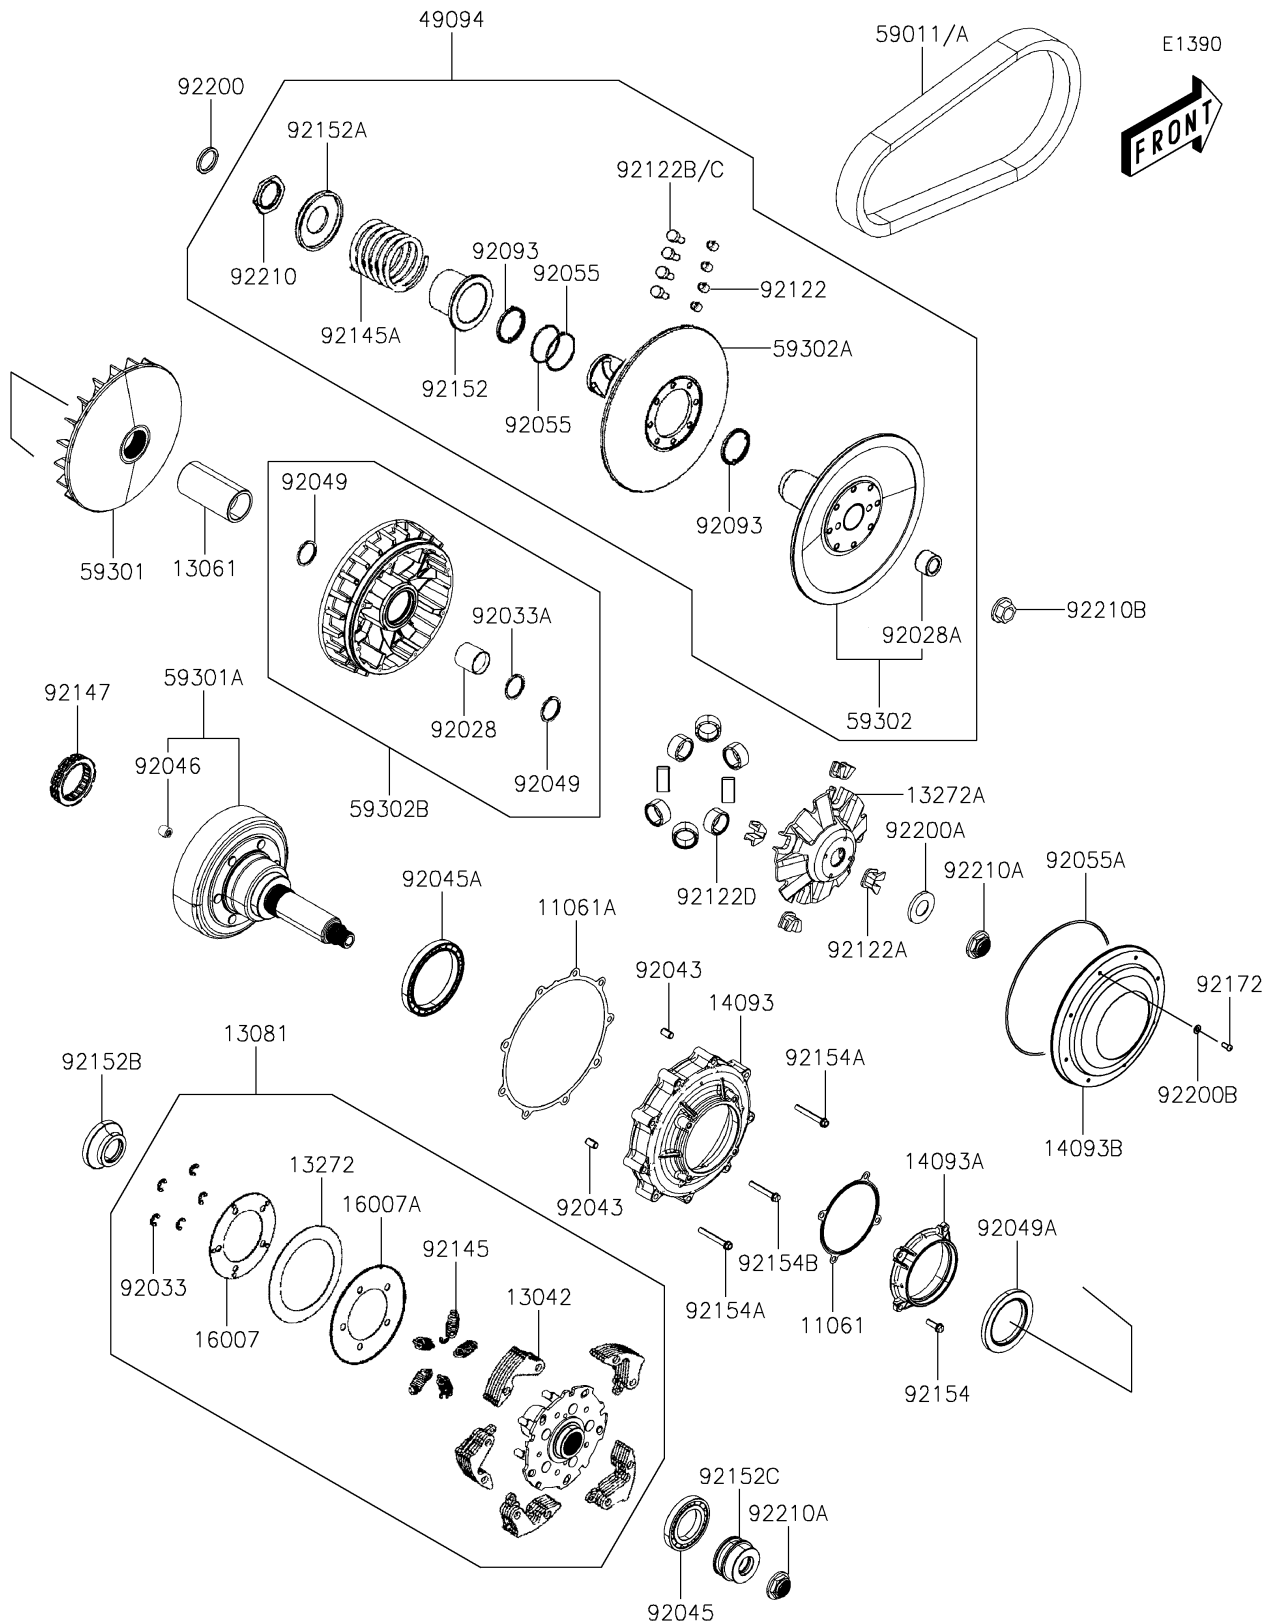

2025 Mule PRO-MX EPS Camo PARTS DIAGRAM

Belt Converter

2025 Mule PRO-MX EPS Camo PARTS LIST

Belt Converter

ITEM NAME	PART NUMBER	QUANTITY
GASKET,PRIMARY SHAFT COVER (Ref # 11061)	11061-Y059	1
GASKET,CLUTCH COVER (Ref # 11061A)	11061-Y060	1
WEIGHT,CLUTCH (Ref # 13042)	13042-Y008	5
BOSS,DRIVE FACE (Ref # 13061)	13061-Y004	1
CLUTCH-ASSY,PRIMARY (Ref # 13081)	13081-Y001	1
PLATE,ADJUSTER SPRING (Ref # 13272)	13272-Y027	1
PLATE,RAMP (Ref # 13272A)	13272-Y028	1
COVER,CLUTCH (Ref # 14093)	14093-Y004	1
COVER,PRIMARY SHAFT (Ref # 14093A)	14093-Y005	1
COVER,MOVABLE (Ref # 14093B)	14093-Y050	1
SEAT-SPRING (Ref # 16007)	16007-Y007	1
SEAT-SPRING (Ref # 16007A)	16007-Y008	1
CONVERTER-ASSY-DRIVEN (Ref # 49094)	49094-Y007	1
BELT,DRIVE(STD) (Ref # 59011)	59011-Y006	1
BELT,DRIVE(OPTION) (Ref # 59011A)	59011-Y010	1
SHEAVE-MOVABLE (Ref # 59301)	59301-Y006	1
SHEAVE-MOVABLE,PRIMARY DRIVE (Ref # 59301A)	59301-Y007	1
SHEAVE-COMP,MOVABLE (Ref # 59302)	59302-Y017	1
SHEAVE-COMP (Ref # 59302A)	59302-Y018	1
SHEAVE-COMP,MOVABLE (Ref # 59302B)	59302-Y020	1
BUSHING,42X47X45.6 (Ref # 92028)	92028-Y002	1
BUSHING (Ref # 92028A)	92028-Y003	1
RING-SNAP,7MM (Ref # 92033)	92033-Y042	5
RING-SNAP,46.5MM (Ref # 92033A)	92033-Y043	1
PIN,8X14 (Ref # 92043)	92043-Y012	2
BEARING-BALL,16008 (Ref # 92045)	92045-Y046	1
BEARING-BALL,6815 (Ref # 92045A)	92045-Y052	1
BEARING-NEEDLE,14X22X20 (Ref # 92046)	92046-Y010	1
SEAL-OIL,42X51X4 (Ref # 92049)	92049-Y043	2