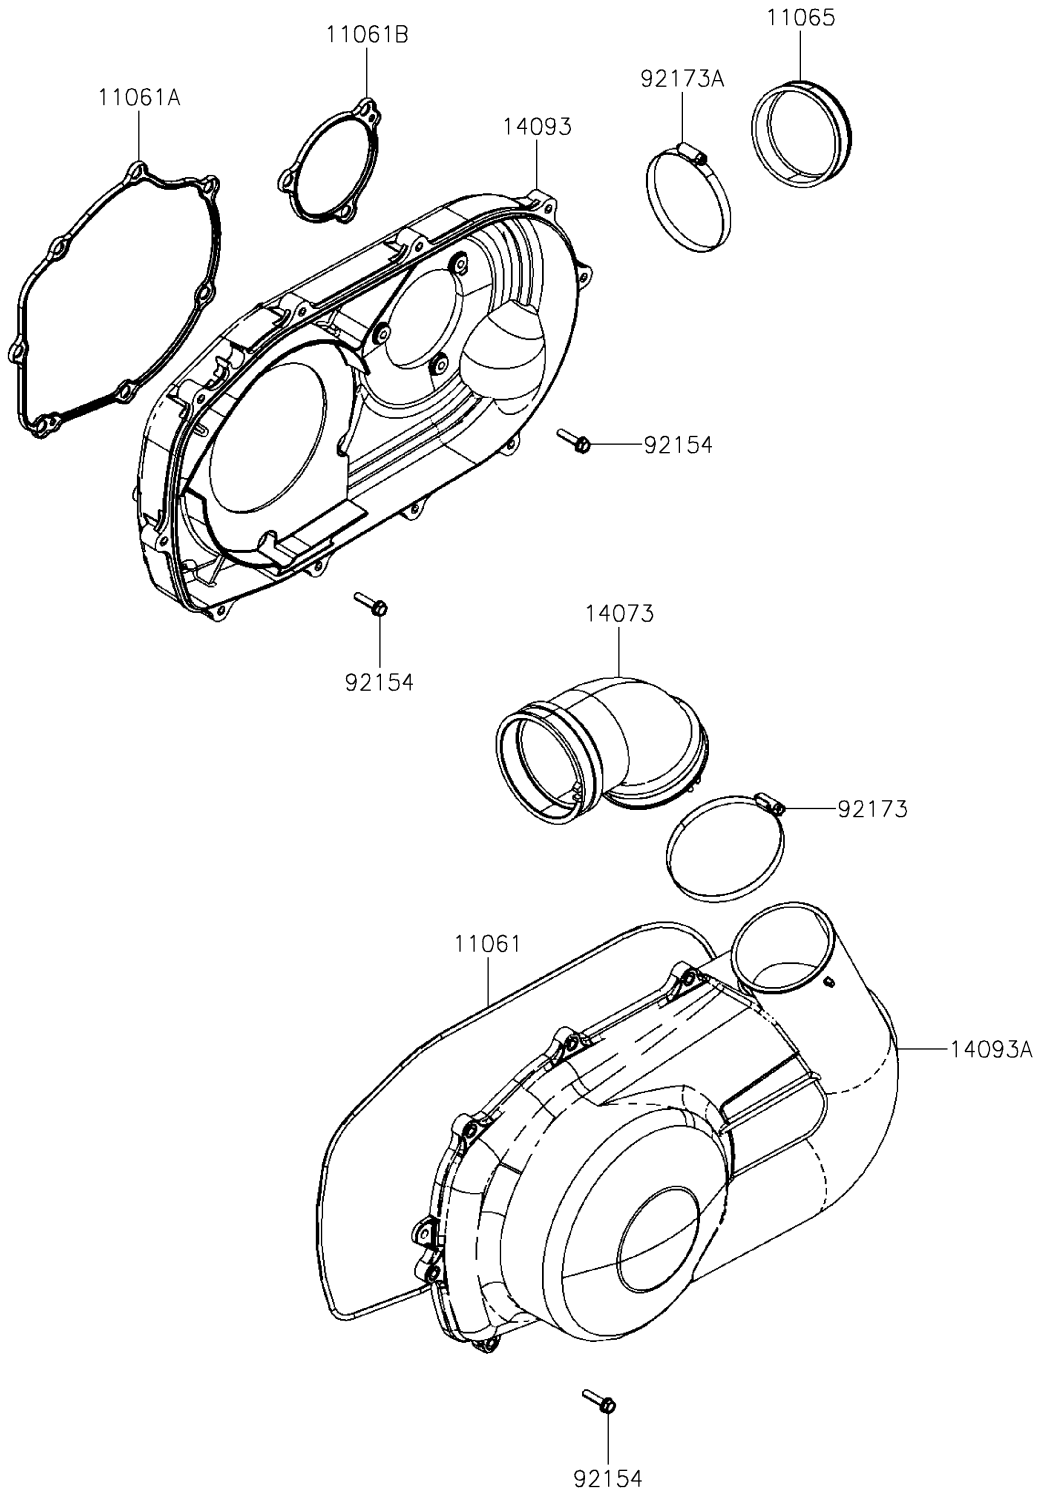

# 2024 MULE PRO-MX™ EPS CAMO PARTS DIAGRAM

## Converter Cover

E1393

## 2024 MULE PRO-MX™ EPS CAMO PARTS LIST

### Converter Cover

ITEM NAME	PART NUMBER	QUANTITY
GASKET,CRANK CASE COVER,RH (Ref # 11061)	11061-Y056	1
GASKET,CVT CASE,RR (Ref # 11061A)	11061-Y057	1
GASKET,CVT CASE,FR (Ref # 11061B)	11061-Y058	1
CAP,CVT CASE (Ref # 11065)	11065-Y034	1
DUCT,CRANK CASE COVER (Ref # 14073)	14073-Y010	1
COVER,RH (Ref # 14093)	14093-Y001	1
COVER,CRANK CASE,RH (Ref # 14093A)	14093-Y003	1
BOLT,FLANGE,6X25 (Ref # 92154)	92154-Y130	20
CLAMP (Ref # 92173)	92173-Y064	1
CLAMP (Ref # 92173A)	92173-Y066	1