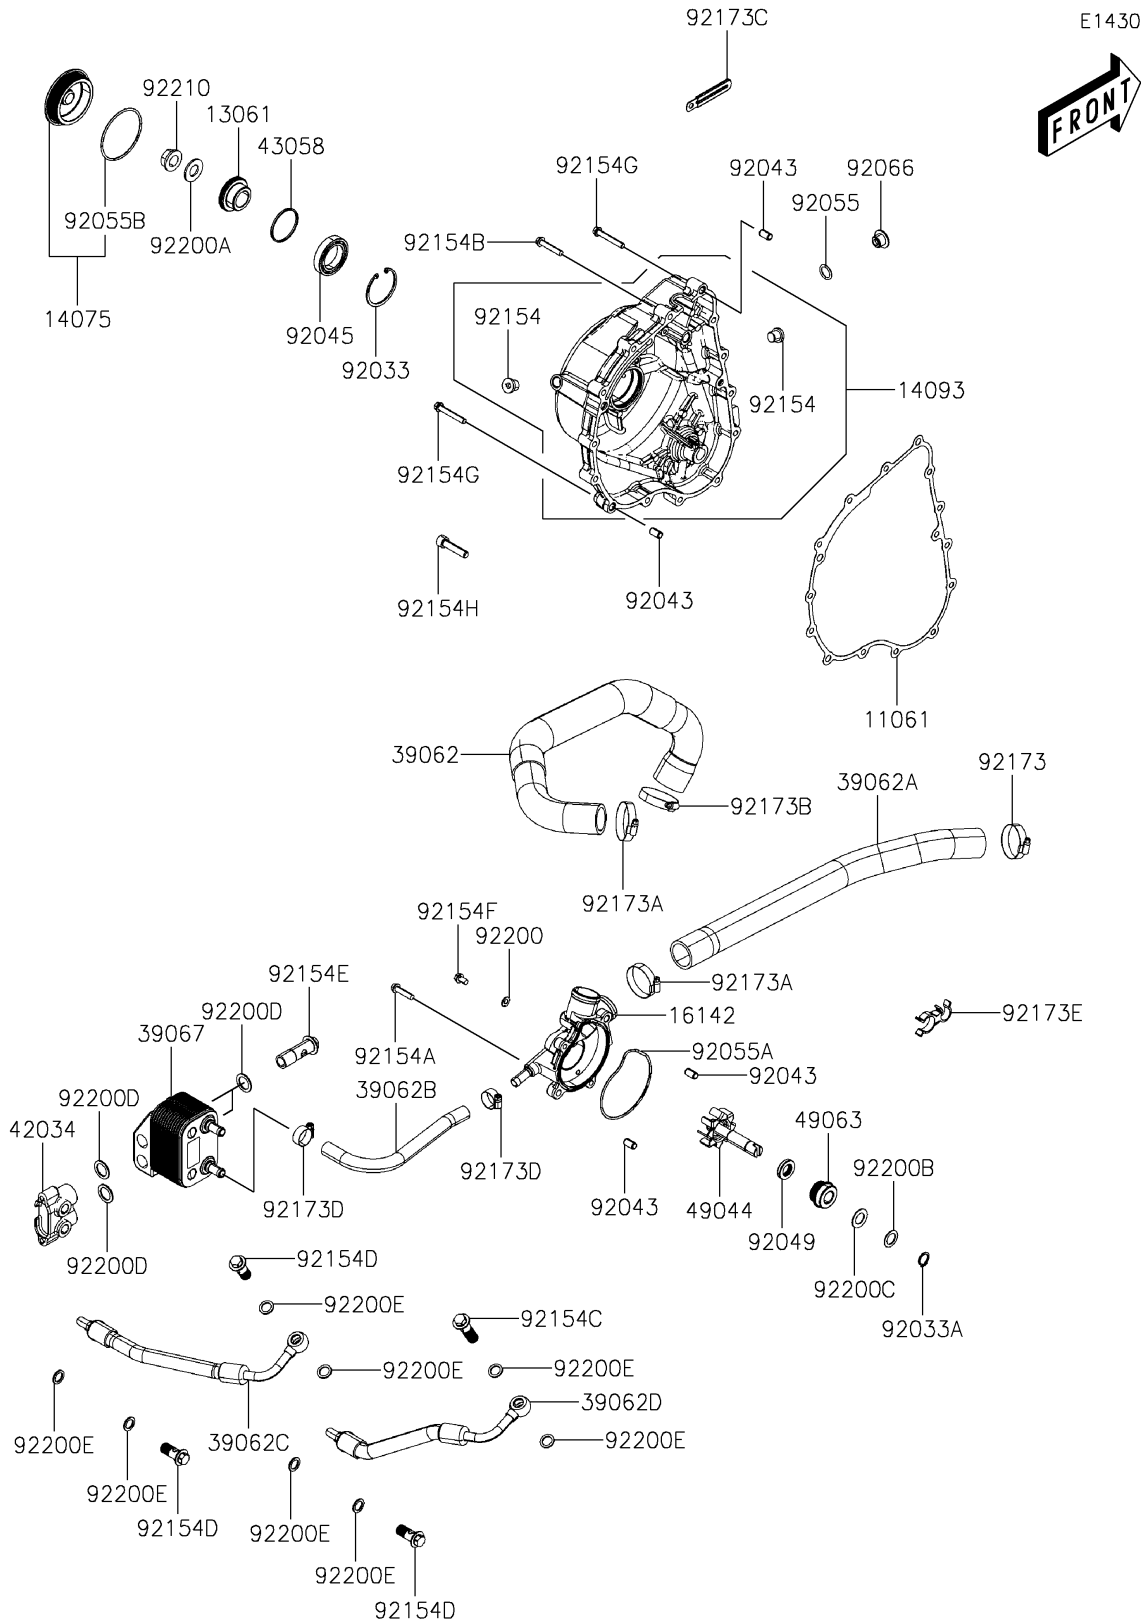

2022 Mule PRO-MX EPS Camo PARTS DIAGRAM

Engine Cover(s)