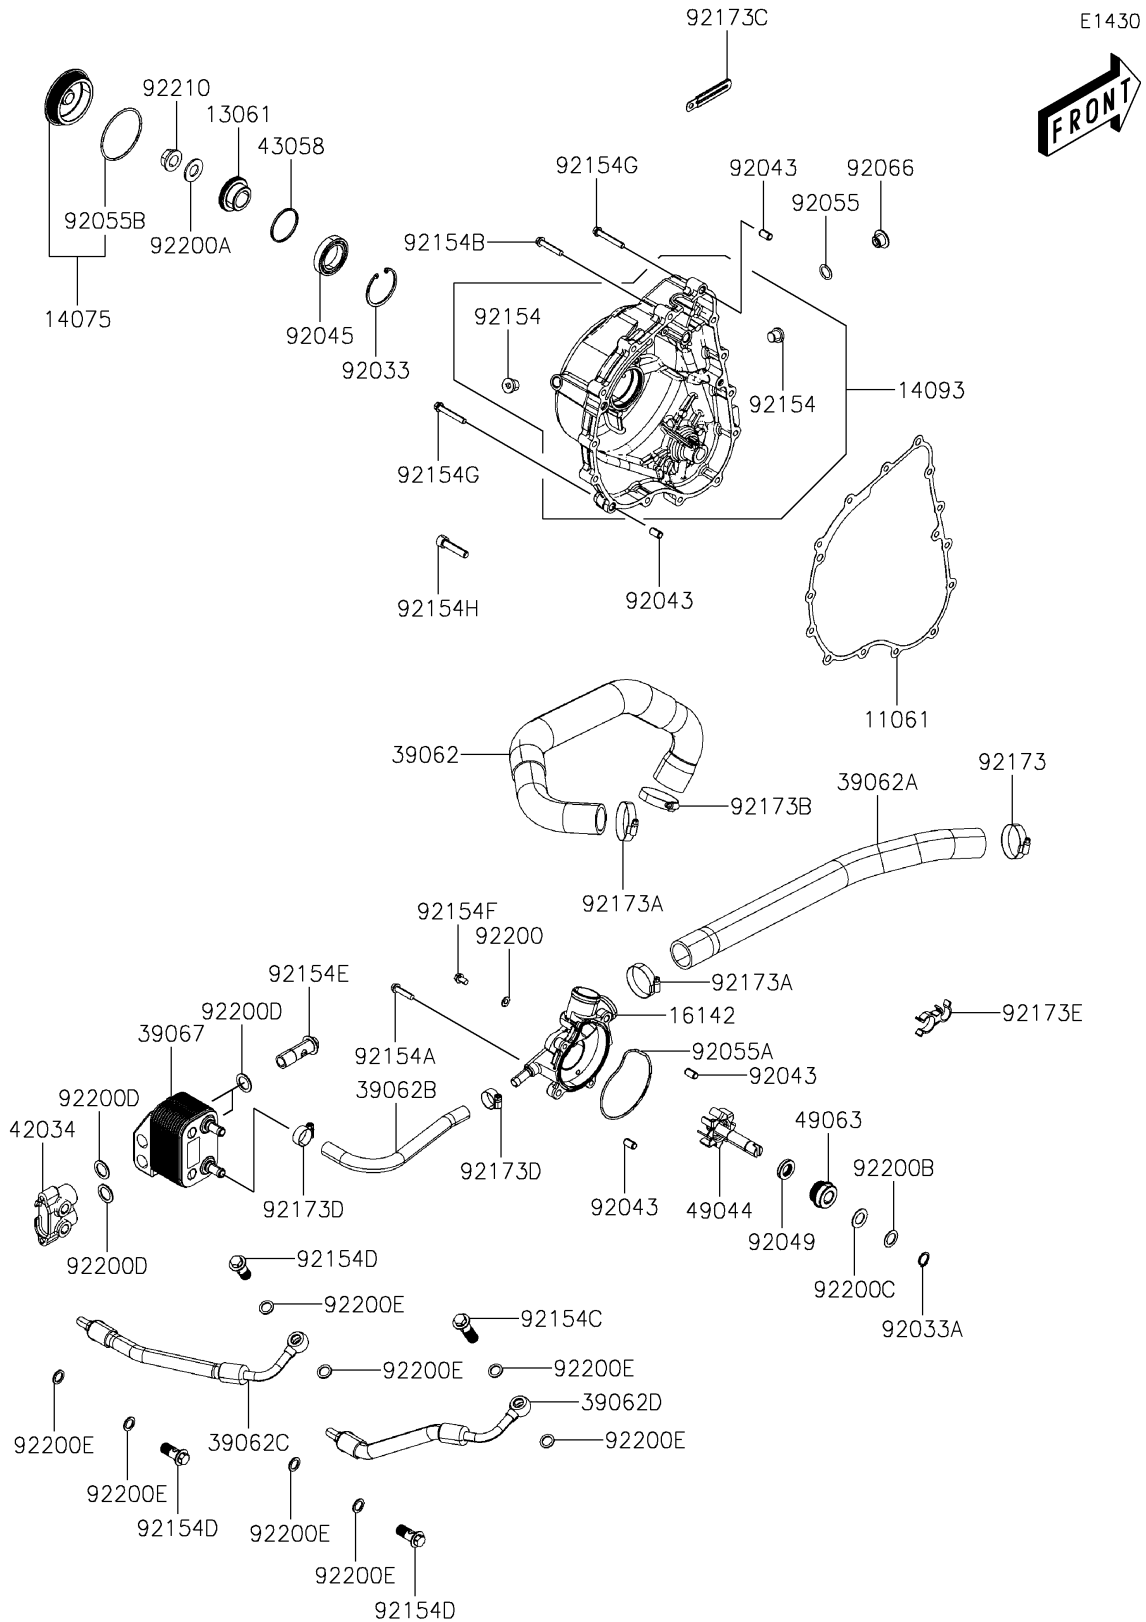

2024 MULE PRO-MX™ EPS CAMO PARTS DIAGRAM

Engine Cover(s)

2024 MULE PRO-MX™ EPS CAMO PARTS LIST

Engine Cover(s)

ITEM NAME	PART NUMBER	QUANTITY
GASKET,CRANK CASE COVER,RH (Ref # 11061)	11061-Y055	1
BOSS,RACHET (Ref # 13061)	13061-Y005	1
CAP-ASSY (Ref # 14075)	14075-Y006	1
COVER,CRANK CASE,RH (Ref # 14093)	14093-Y002	1
COVER-PUMP,WATER (Ref # 16142)	16142-Y002	1
HOSE-COOLING (Ref # 39062)	39062-Y015	1
HOSE-COOLING (Ref # 39062A)	39062-Y018	1
HOSE-COOLING (Ref # 39062B)	39062-Y021	1
HOSE-COOLING (Ref # 39062C)	39062-Y022	1
HOSE-COOLING (Ref # 39062D)	39062-Y023	1
COOLER-OIL (Ref # 39067)	39067-Y001	1
COUPLING,OIL COOLER (Ref # 42034)	42034-Y002	1
RING,OIL PATH (Ref # 43058)	43058-Y001	1
PUMP-WATER (Ref # 49044)	49044-Y002	1
SEAL-MECHANICAL (Ref # 49063)	49063-Y003	1
RING-SNAP (Ref # 92033)	92033-Y027	1
RING-SNAP (Ref # 92033A)	92033-Y028	1
PIN,8X14 (Ref # 92043)	92043-Y012	4
BEARING-BALL,6906 (Ref # 92045)	92045-Y044	1
SEAL-OIL,14X24X5 (Ref # 92049)	92049-0824	1
RING-O,13.8X2.5 (Ref # 92055)	92055-Y023	1
RING-O,WATER PUMP (Ref # 92055A)	92055-Y058	1
RING-O,17.8X2.4 (Ref # 92055B)	92055-Y064	1
PLUG,COVER (Ref # 92066)	92066-Y009	1
BOLT,SEALING,12MM (Ref # 92154)	92154-Y009	2
BOLT,FLANGE,6X25 (Ref # 92154A)	92154-Y066	4
BOLT,FLANGE,6X32 (Ref # 92154B)	92154-Y128	12
BOLT (Ref # 92154C)	92154-Y172	1
BOLT (Ref # 92154D)	92154-Y173	3