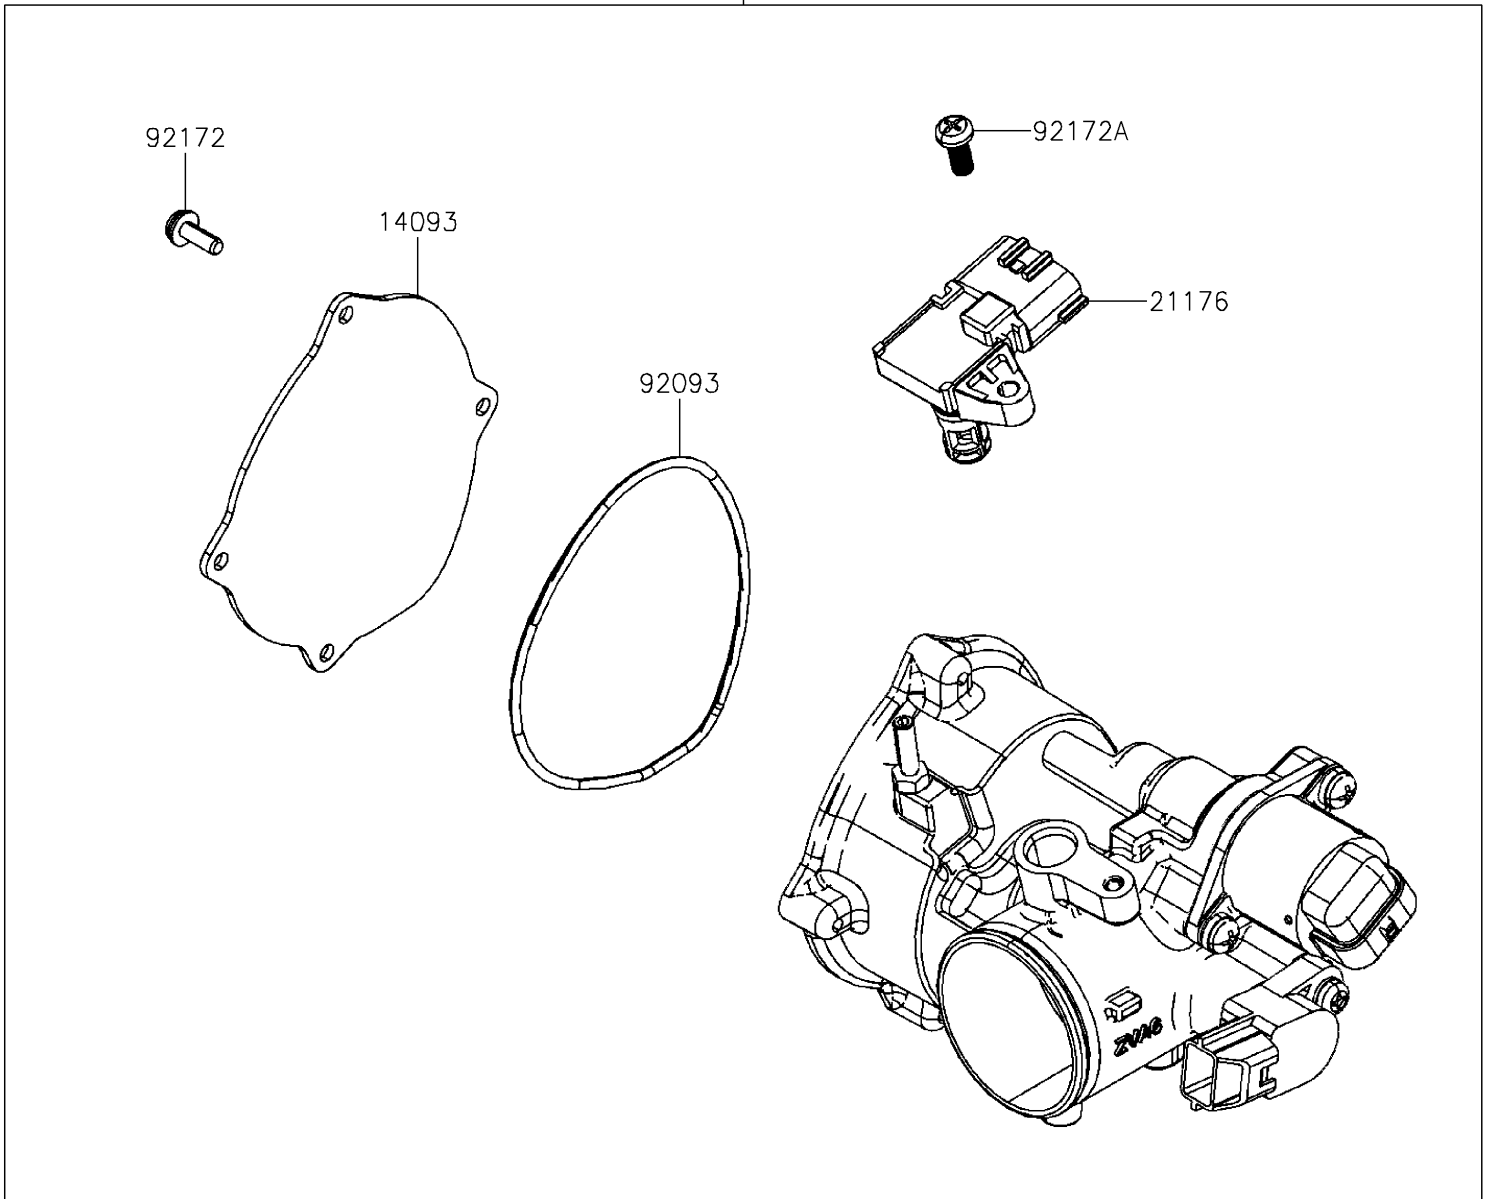

# 2025 Mule PRO-MX EPS Camo PARTS DIAGRAM

Throttle

E1510

16163

## 2025 Mule PRO-MX EPS Camo PARTS LIST

### Throttle

ITEM NAME	PART NUMBER	QUANTITY
COVER,WIRE STAY (Ref # 14093)	14093-Y047	1
THROTTLE-ASSY (Ref # 16163)	16163-Y006	1
SENSOR,PRESSURE (Ref # 21176)	21176-Y012	1
SEAL,WIRE STAY COVER (Ref # 92093)	92093-Y047	1
SCREW,TAPPING,4X12 (Ref # 92172)	92172-Y085	4
SCREW,PAN,4X12 (Ref # 92172A)	92172-Y086	1