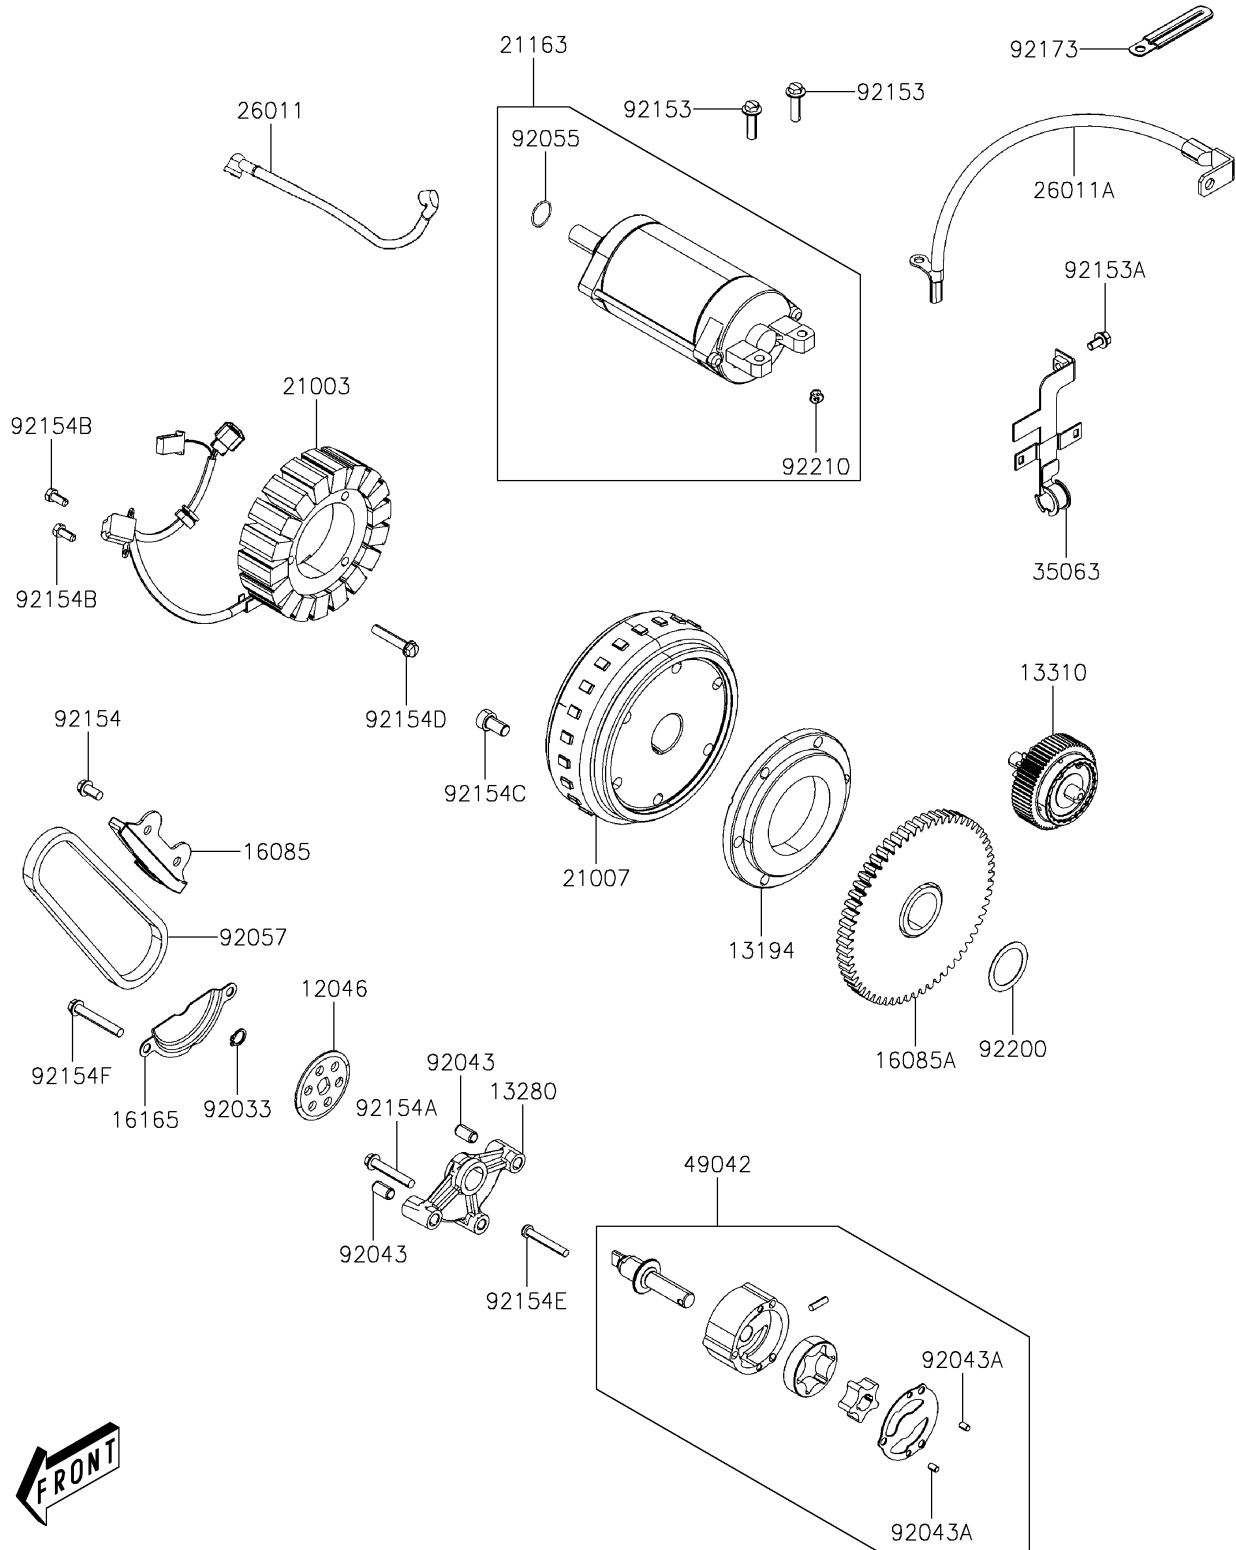

2023 Mule PRO-MX EPS Camo PARTS DIAGRAM

Generator

E1810

2023 Mule PRO-MX EPS Camo PARTS LIST

Generator

ITEM NAME	PART NUMBER	QUANTITY
SPROCKET,OIL PUMP DRIVE (Ref # 12046)	12046-Y006	1
CLUTCH-ONEWAY (Ref # 13194)	13194-Y001	1
HOLDER,OIL PUMP SHAFT (Ref # 13280)	13280-Y018	1
SHAFT-ASSY,REDUCTION (Ref # 13310)	13310-Y004	1
GEAR,START REDUCTION (Ref # 16085)	16085-Y017	1
GEAR,STARTING CLUTCH (Ref # 16085A)	16085-Y018	1
SEPARATOR,OIL (Ref # 16165)	16165-Y007	1
STATOR (Ref # 21003)	21003-Y010	1
ROTOR (Ref # 21007)	21007-Y010	1
STARTER-ELECTRIC (Ref # 21163)	21163-Y006	1
WIRE-LEAD,STARTER MOTOR (Ref # 26011)	26011-Y010	1
WIRE-LEAD,EARTH (Ref # 26011A)	26011-Y013	1
STAY (Ref # 35063)	35063-Y036	1
PUMP-OIL,ASSY (Ref # 49042)	49042-Y006	1
RING-SNAP,10MM (Ref # 92033)	92033-Y019	1
PIN,8X14 (Ref # 92043)	92043-Y012	2
PIN,DOWEL,4X65 (Ref # 92043A)	92043-Y015	2
RING-O,24.4X3.1 (Ref # 92055)	92055-Y025	1
CHAIN,OIL PUMP (Ref # 92057)	92057-Y013	1
BOLT,FLANGE,6X22 (Ref # 92153)	92153-Y003	2
BOLT,5X10 (Ref # 92153A)	92153-Y058	1
BOLT,FLANGE,6X12 (Ref # 92154)	92154-Y035	2
BOLT,FLANGE,6X35 (Ref # 92154A)	92154-Y069	1
BOLT,HEX,5X12 (Ref # 92154B)	92154-Y111	2
BOLT,8X15 (Ref # 92154C)	92154-Y123	6
BOLT,FLANGE,6X32 (Ref # 92154D)	92154-Y128	3
BOLT,5X35 (Ref # 92154E)	92154-Y185	3
BOLT,FLANGE,6X40 (Ref # 92154F)	92154-Y209	2
CLAMP (Ref # 92173)	92173-Y004	1

2023 Mule PRO-MX EPS Camo PARTS LIST

Generator

ITEM NAME	PART NUMBER	QUANTITY
WASHER,27.2X36X0.5 (Ref # 92200)	92200-Y097	1
NUT,6MM (Ref # 92210)	92210-Y039	1