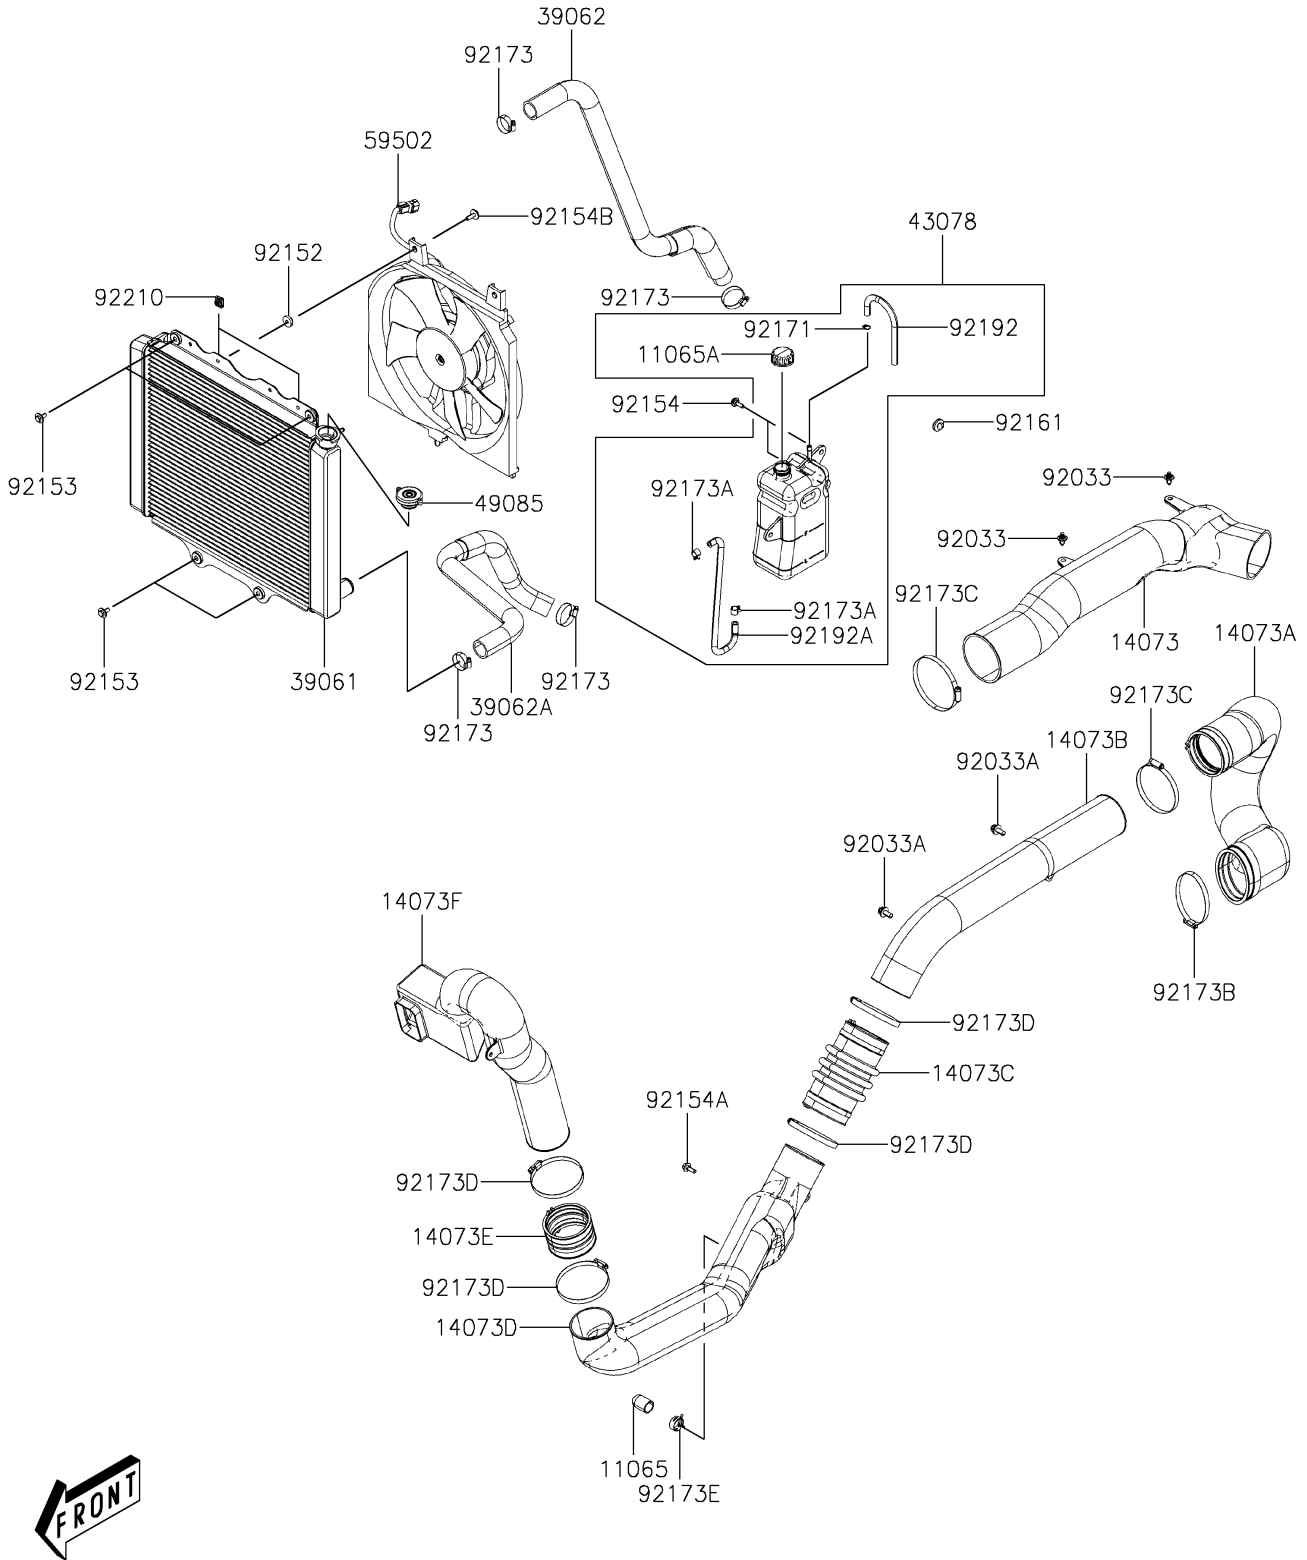

# 2023 Mule PRO-MX EPS Camo PARTS DIAGRAM

Cooling

E3035

## 2023 Mule PRO-MX EPS Camo PARTS LIST

### Cooling

ITEM NAME	PART NUMBER	QUANTITY
CAP,DRAIN (Ref # 11065)	11065-Y036	1
CAP,RESERVE TANK (Ref # 11065A)	11065-Y037	1
DUCT (Ref # 14073)	14073-Y011	1
DUCT,INTAKE (Ref # 14073A)	14073-Y012	1
DUCT,INTAKE (Ref # 14073B)	14073-Y013	1
DUCT,INTAKE (Ref # 14073C)	14073-Y014	1
DUCT,INTAKE (Ref # 14073D)	14073-Y015	1
DUCT,INTAKE (Ref # 14073E)	14073-Y016	1
DUCT,INTAKE (Ref # 14073F)	14073-Y017	1
RADIATOR-ASSY (Ref # 39061)	39061-Y004	1
HOSE-COOLING (Ref # 39062)	39062-Y016	1
HOSE-COOLING (Ref # 39062A)	39062-Y017	1
RESERVOIR (Ref # 43078)	43078-Y004	1
CAP-ASSY-PRESSURE (Ref # 49085)	49085-Y005	1
FAN-ASSY (Ref # 59502)	59502-Y003	1
RING-SNAP (Ref # 92033)	92033-Y033	2
RING-SNAP (Ref # 92033A)	92033-Y035	2
COLLAR (Ref # 92152)	92152-Y072	2
BOLT,6X20 (Ref # 92153)	92153-Y019	4
BOLT,6X18 (Ref # 92154)	92154-Y177	2
BOLT,FLANGE,6MM (Ref # 92154A)	92154-Y180	1
BOLT,6X22 (Ref # 92154B)	92154-Y191	2
DAMPER (Ref # 92161)	92161-Y048	1
CLAMP (Ref # 92171)	92171-Y011	1
CLAMP,28.6MM (Ref # 92173)	92173-1205	4
CLAMP,10.5 (Ref # 92173A)	92173-Y023	2
CLAMP (Ref # 92173B)	92173-Y062	1
CLAMP (Ref # 92173C)	92173-Y064	2
CLAMP (Ref # 92173D)	92173-Y066	4

### Cooling

ITEM NAME	PART NUMBER	QUANTITY
CLAMP (Ref # 92173E)	92173-Y082	1
TUBE,DRAIN (Ref # 92192)	92192-Y069	1
TUBE (Ref # 92192A)	92192-Y070	1
NUT,6MM (Ref # 92210)	92210-Y089	2