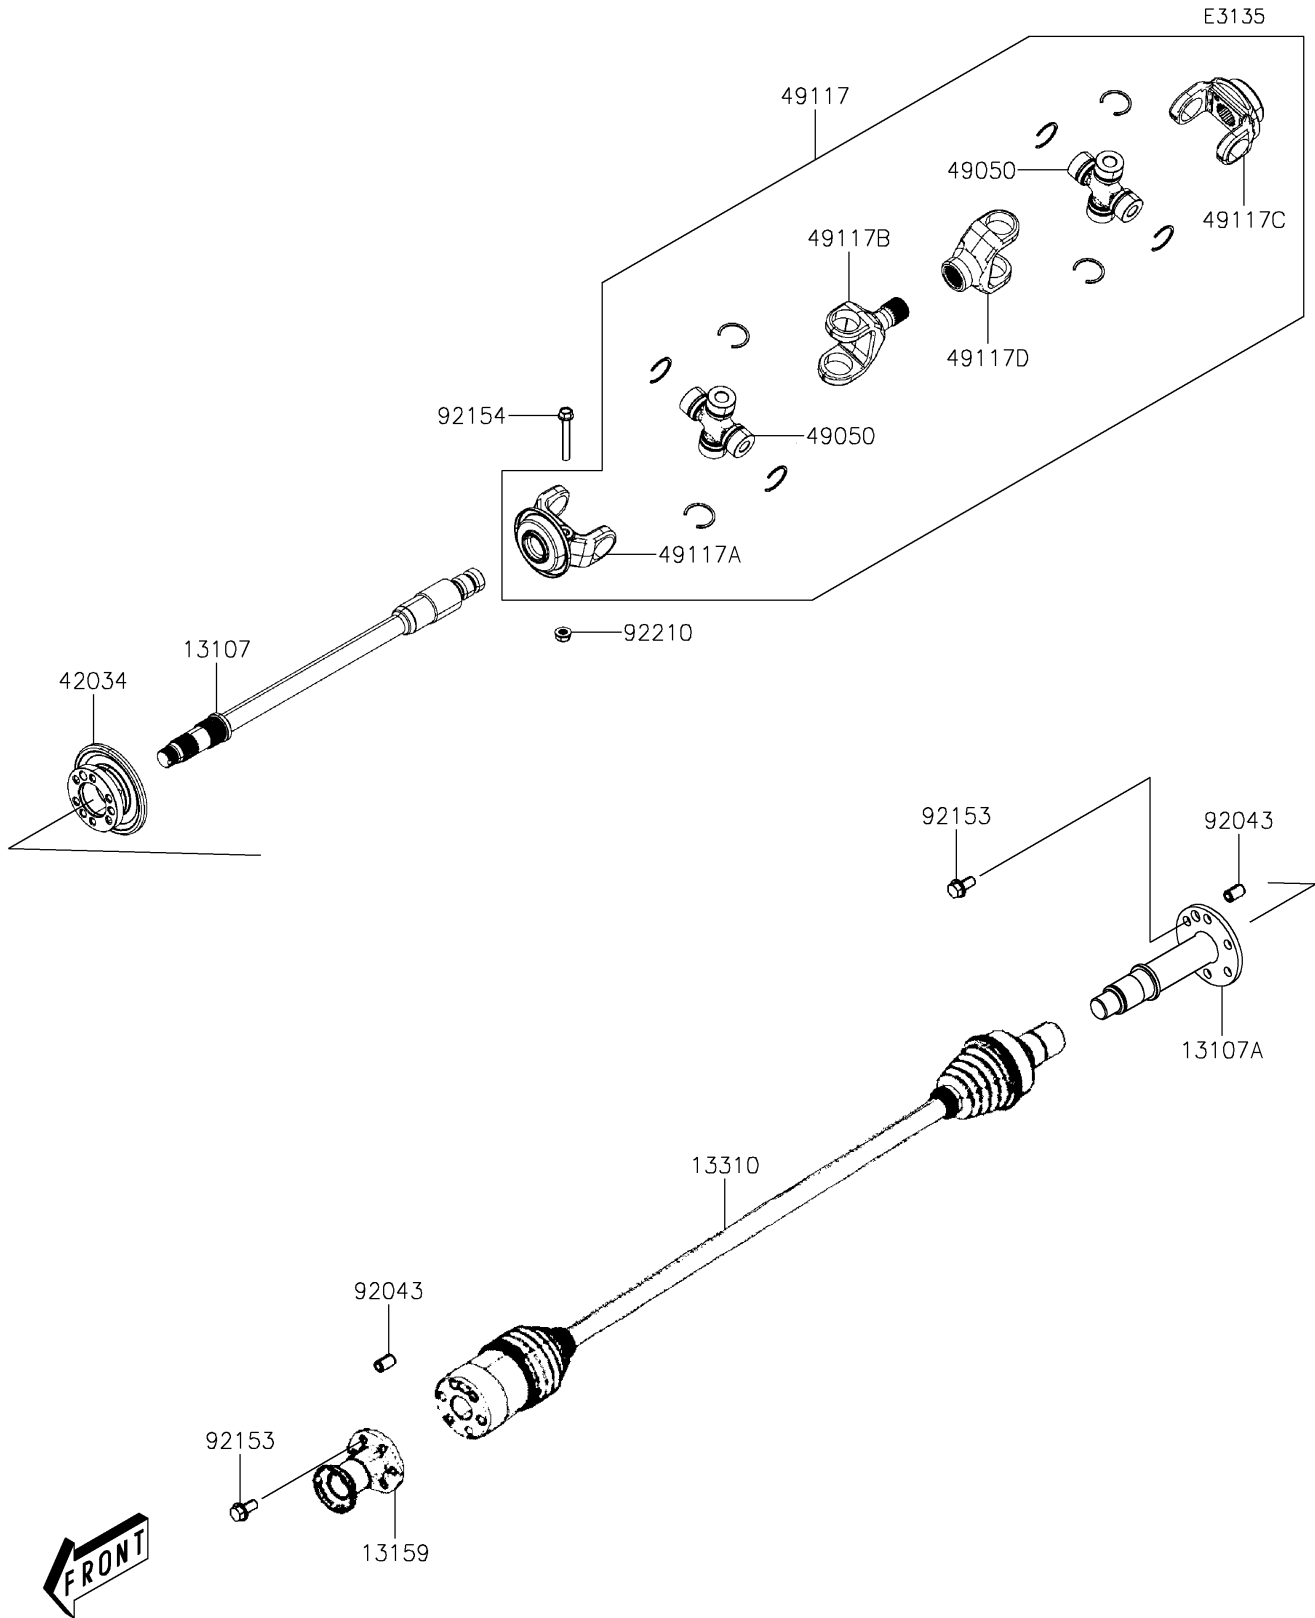

2024 MULE PRO-MX™ EPS CAMO PARTS DIAGRAM

Drive Shaft-Propeller

2024 MULE PRO-MX™ EPS CAMO PARTS LIST

Drive Shaft-Propeller

ITEM NAME	PART NUMBER	QUANTITY
SHAFT,FINAL (Ref # 13107)	13107-Y027	1
SHAFT (Ref # 13107A)	13107-Y030	1
CONNECTOR,FR PROPELLER SHAFT (Ref # 13159)	13159-Y002	1
SHAFT-ASSY,PROPELLER (Ref # 13310)	13310-Y003	1
COUPLING (Ref # 42034)	42034-Y003	1
SPIDER (Ref # 49050)	49050-Y001	2
YOKE,DRIVE FRONT ASSY (Ref # 49117)	49117-Y001	1
YOKE (Ref # 49117A)	49117-Y002	1
YOKE (Ref # 49117B)	49117-Y003	1
YOKE (Ref # 49117C)	49117-Y004	1
YOKE (Ref # 49117D)	49117-Y005	1
PIN,10X16 (Ref # 92043)	92043-Y046	2
BOLT,FLANGE,8X16 (Ref # 92153)	92153-Y032	12
BOLT,SPECIAL,8X52 (Ref # 92154)	92154-Y168	1
NUT,8MM (Ref # 92210)	92210-Y076	1