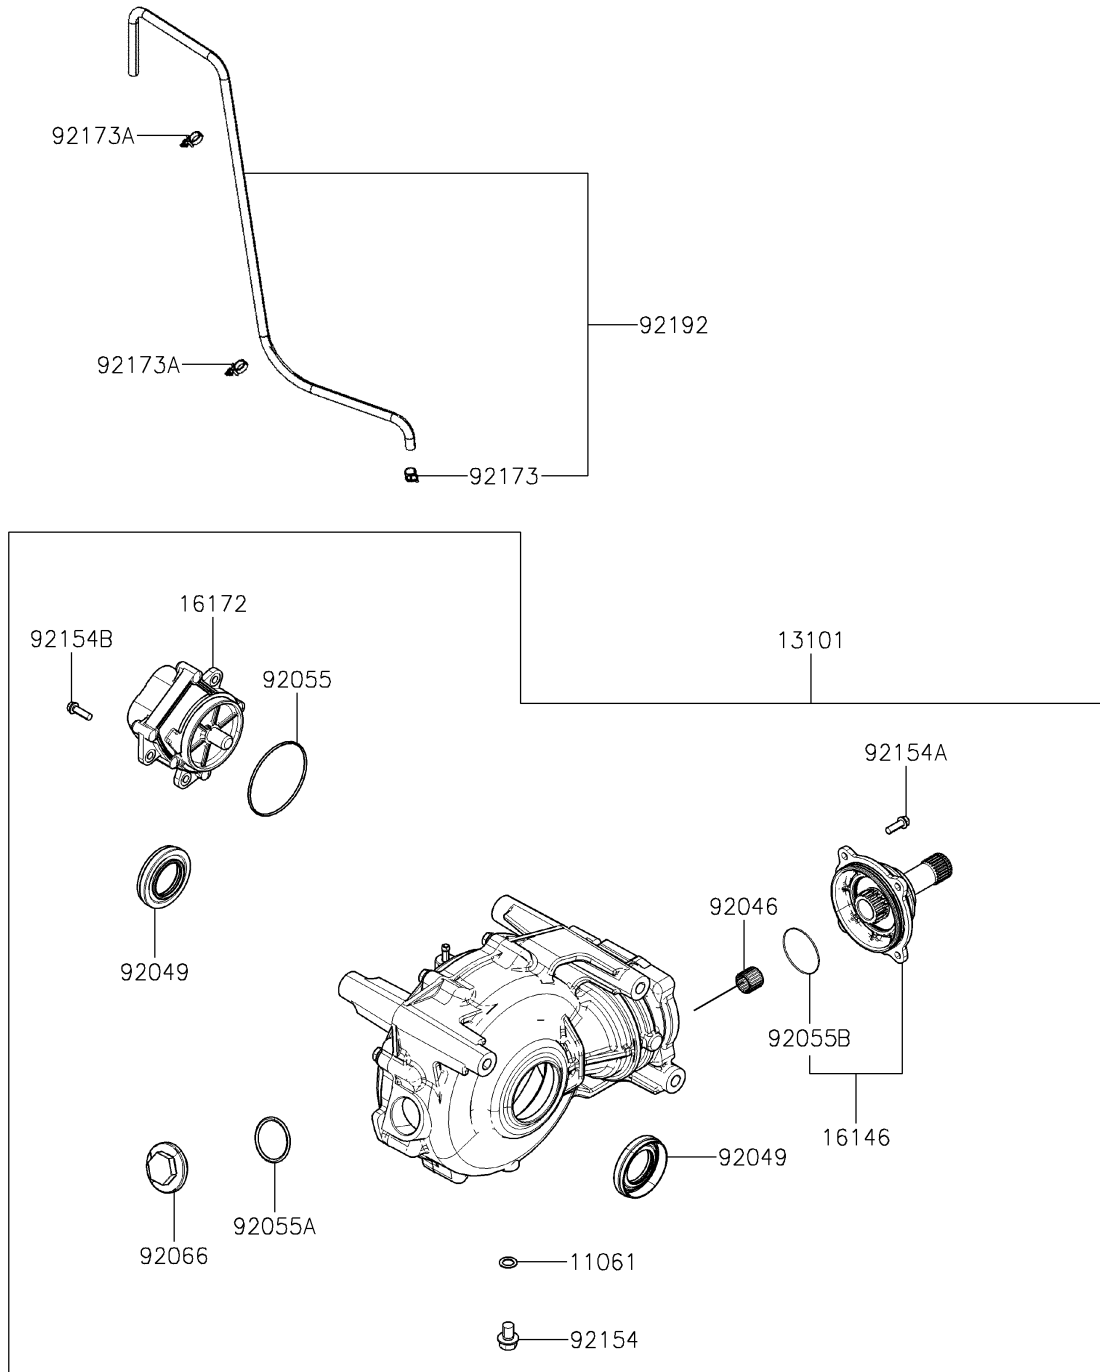

2022 MULE PRO-MX™ EPS CAMO PARTS DIAGRAM

Drive Shaft-Front

E3136

2022 MULE PRO-MX™ EPS CAMO PARTS LIST

Drive Shaft-Front

ITEM NAME	PART NUMBER	QUANTITY
GASKET (Ref # 11061)	11061-Y067	1
GEAR-ASSY,FR (Ref # 13101)	13101-Y004	1
COVER-ASSY (Ref # 16146)	16146-Y002	1
ACTUATOR (Ref # 16172)	16172-0030	1
BEARING-NEEDLE,16X20X16.8 (Ref # 92046)	92046-0630	1
SEAL-OIL (Ref # 92049)	92049-0749	2
RING-O (Ref # 92055)	92055-Y070	1
RING-O (Ref # 92055A)	92055-Y071	1
RING-O (Ref # 92055B)	92055-Y073	1
PLUG (Ref # 92066)	92066-Y022	1
BOLT,FLANGE,10X14 (Ref # 92154)	92154-Y219	1
BOLT,FLANGE,6X18 (Ref # 92154A)	92154-Y222	4
BOLT,FLANGE,6X20 (Ref # 92154B)	92154-Y223	3
CLAMP,10.5 (Ref # 92173)	92173-Y023	1
CLAMP (Ref # 92173A)	92173-Y078	2
TUBE,DIFF CASE (Ref # 92192)	92192-Y071	1