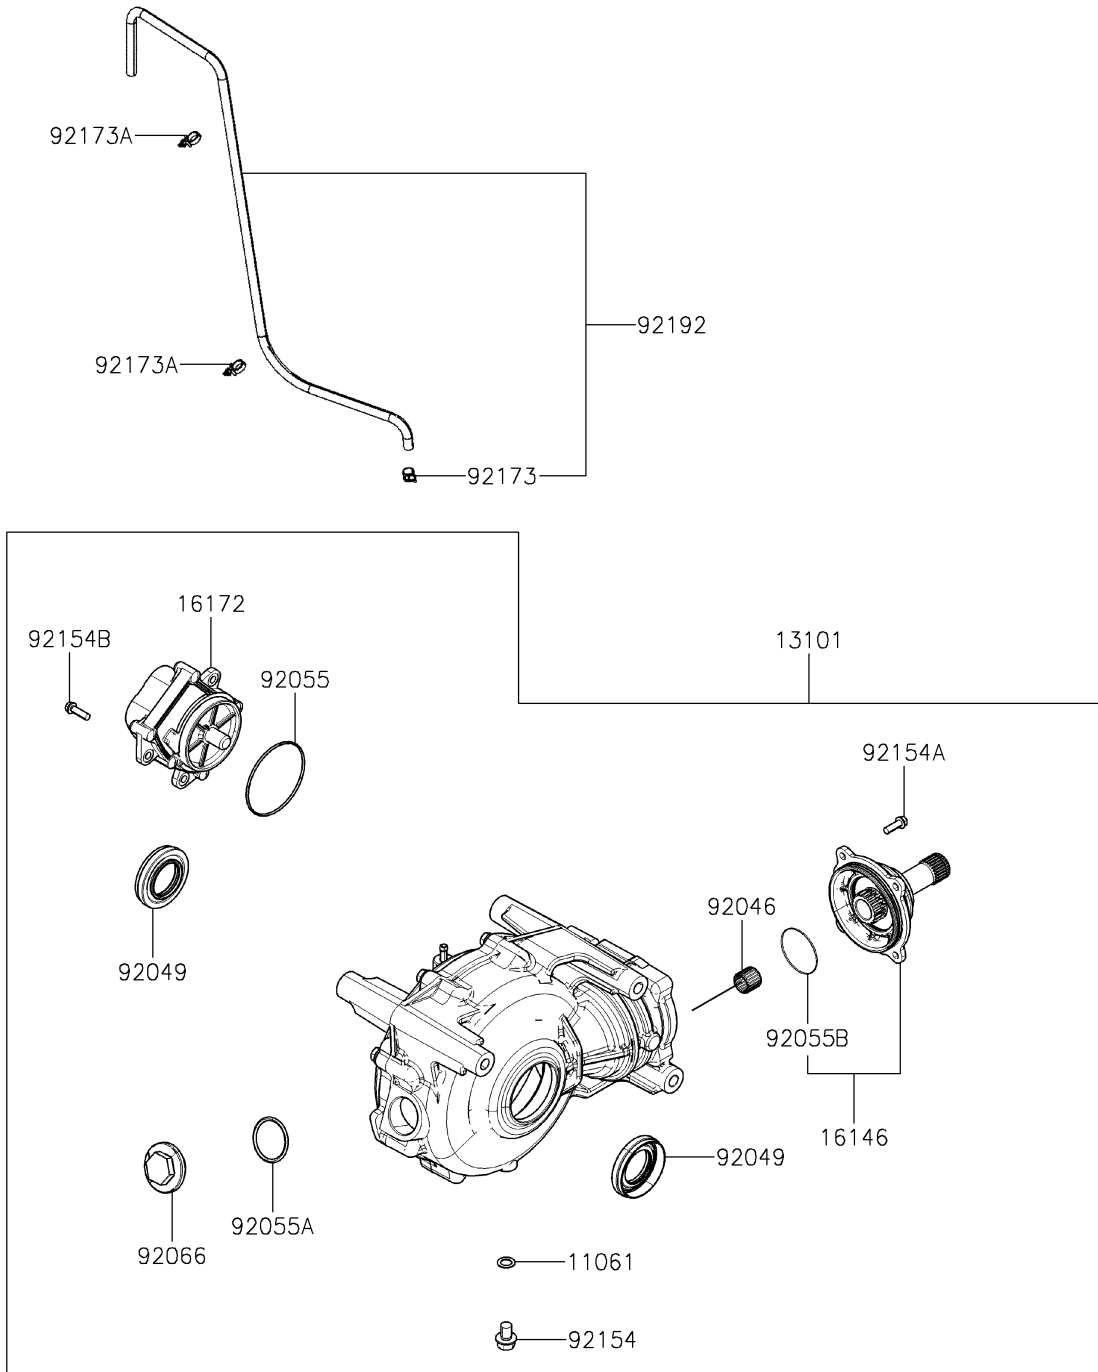

# 2024 Mule PRO-MX EPS Camo PARTS DIAGRAM

Drive Shaft-Front

E3136

## 2024 Mule PRO-MX EPS Camo PARTS LIST

### Drive Shaft-Front

ITEM NAME	PART NUMBER	QUANTITY
GASKET (Ref # 11061)	11061-Y067	1
GEAR-ASSY,FR (Ref # 13101)	13101-Y004	1
COVER-ASSY (Ref # 16146)	16146-Y002	1
ACTUATOR (Ref # 16172)	16172-0030	1
BEARING-NEEDLE,16X20X16.8 (Ref # 92046)	92046-0630	1
SEAL-OIL (Ref # 92049)	92049-0749	2
RING-O (Ref # 92055)	92055-Y070	1
RING-O (Ref # 92055A)	92055-Y071	1
RING-O (Ref # 92055B)	92055-Y073	1
PLUG (Ref # 92066)	92066-Y022	1
BOLT,FLANGE,10X14 (Ref # 92154)	92154-Y219	1
BOLT,FLANGE,6X18 (Ref # 92154A)	92154-Y222	4
BOLT,FLANGE,6X20 (Ref # 92154B)	92154-Y223	3
CLAMP,10.5 (Ref # 92173)	92173-Y023	1
CLAMP (Ref # 92173A)	92173-Y078	2
TUBE,DIFF CASE (Ref # 92192)	92192-Y071	1