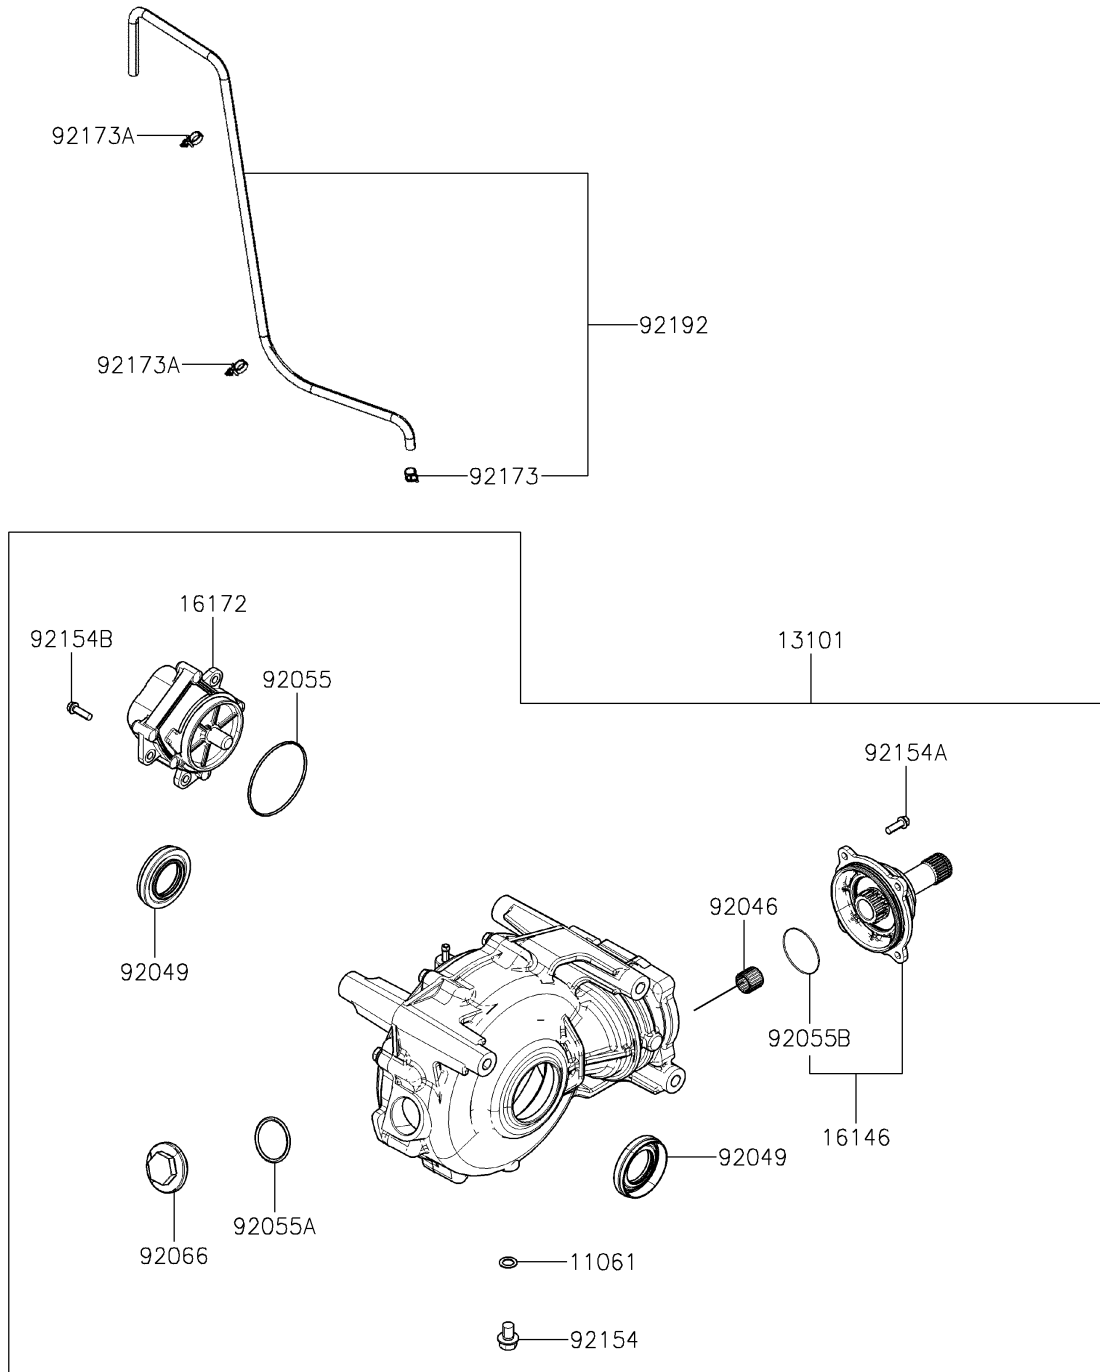

2024 MULE PRO-MX™ EPS CAMO PARTS DIAGRAM

Drive Shaft-Front

E3136

2024 MULE PRO-MX™ EPS CAMO PARTS LIST

Drive Shaft-Front

ITEM NAME	PART NUMBER	QUANTITY
GASKET (Ref # 11061)	11061-Y067	1
GEAR-ASSY,FR (Ref # 13101)	13101-Y004	1
COVER-ASSY (Ref # 16146)	16146-Y002	1
ACTUATOR (Ref # 16172)	16172-0030	1
BEARING-NEEDLE,16X20X16.8 (Ref # 92046)	92046-0630	1
SEAL-OIL (Ref # 92049)	92049-0749	2
RING-O (Ref # 92055)	92055-Y070	1
RING-O (Ref # 92055A)	92055-Y071	1
RING-O (Ref # 92055B)	92055-Y073	1
PLUG (Ref # 92066)	92066-Y022	1
BOLT,FLANGE,10X14 (Ref # 92154)	92154-Y219	1
BOLT,FLANGE,6X18 (Ref # 92154A)	92154-Y222	4
BOLT,FLANGE,6X20 (Ref # 92154B)	92154-Y223	3
CLAMP,10.5 (Ref # 92173)	92173-Y023	1
CLAMP (Ref # 92173A)	92173-Y078	2
TUBE,DIFF CASE (Ref # 92192)	92192-Y071	1