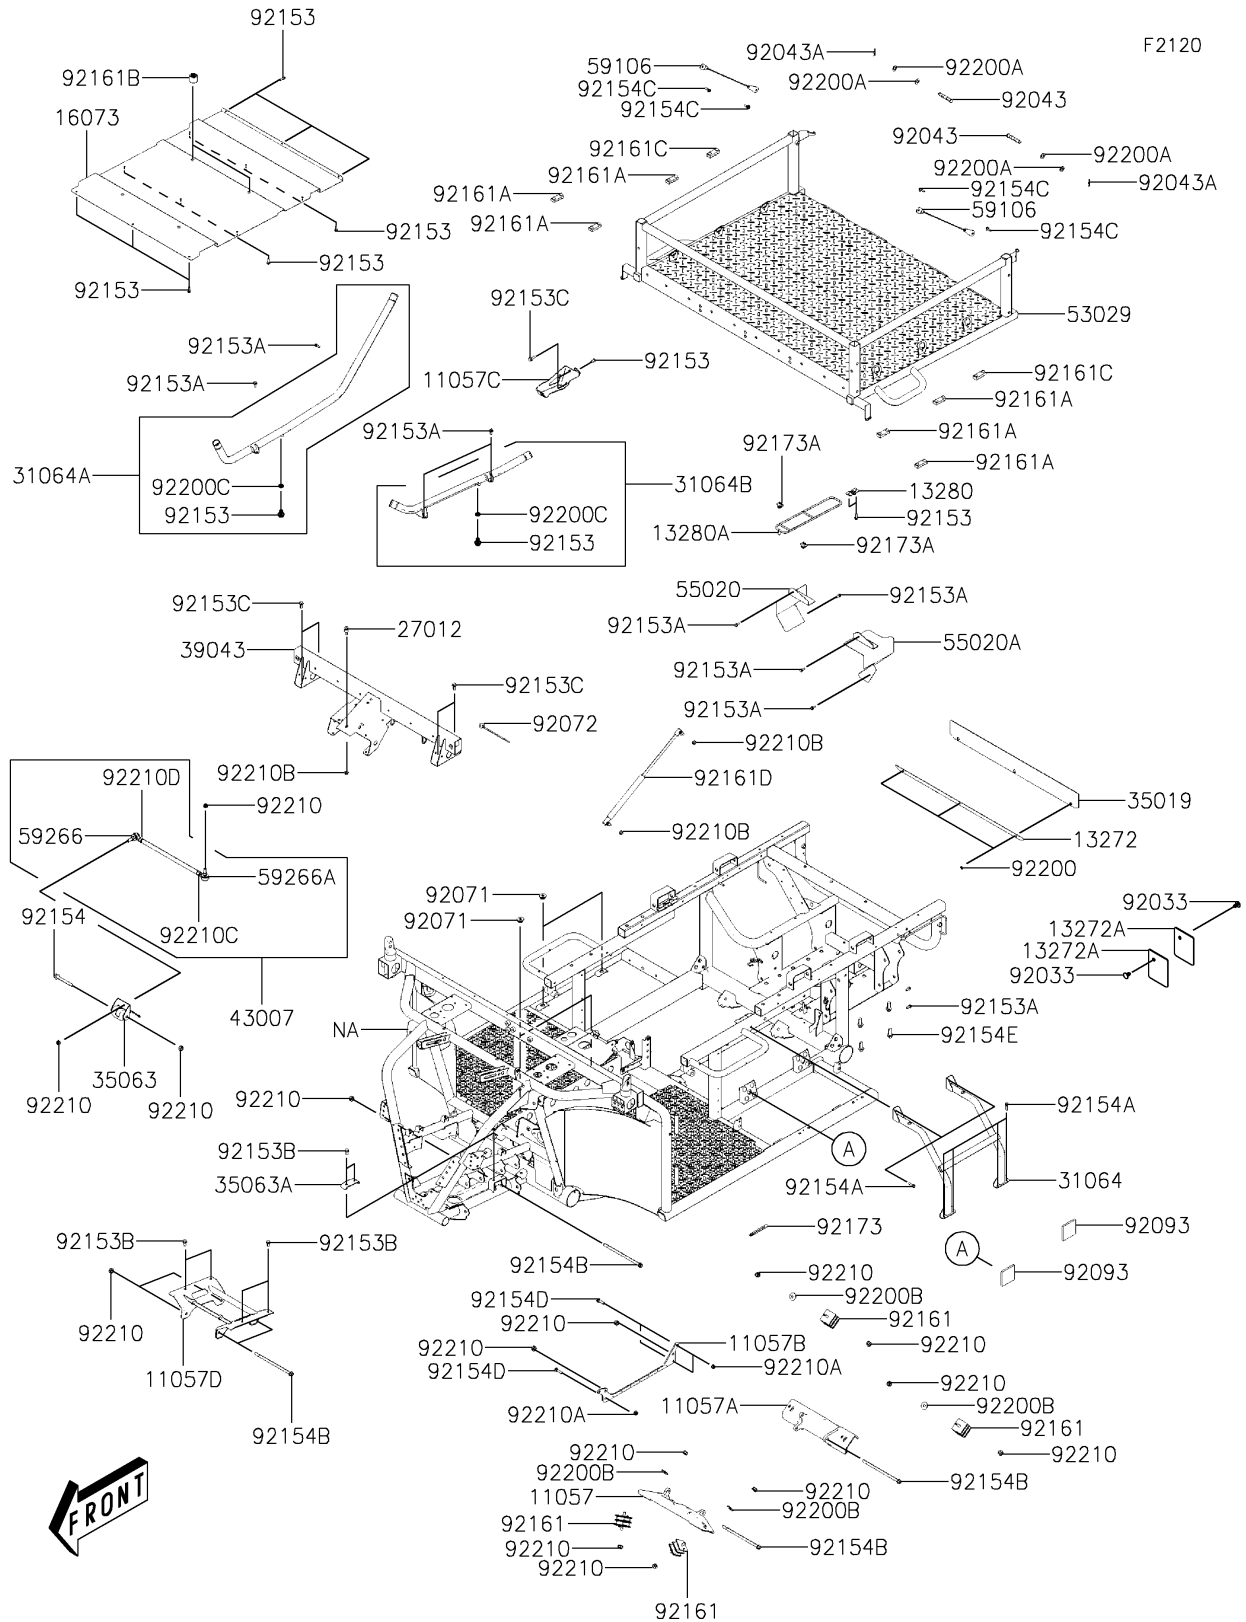

2024 MULE PRO-MX™ EPS CAMO PARTS DIAGRAM

Frame

2024 MULE PRO-MX™ EPS CAMO PARTS LIST

Frame

ITEM NAME	PART NUMBER	QUANTITY
BRACKET,FR (Ref # 11057)	11057-Y009	1
BRACKET,RR (Ref # 11057A)	11057-Y010	1
BRACKET (Ref # 11057B)	11057-Y011	1
BRACKET,SHIFT (Ref # 11057C)	11057-Y012	1
BRACKET,FR DIFF (Ref # 11057D)	11057-Y014	1
PLATE (Ref # 13272)	13272-Y033	1
PLATE (Ref # 13272A)	13272-Y034	2
HOLDER (Ref # 13280)	13280-Y023	1
HOLDER (Ref # 13280A)	13280-Y024	1
INSULATOR (Ref # 16073)	16073-Y006	1
HOOK,SEAT (Ref # 27012)	27012-Y004	1
PIPE-COMP,TANK (Ref # 31064)	31064-Y010	1
PIPE-COMP,RADIATOR.INLET (Ref # 31064A)	31064-Y011	1
PIPE-COMP,RADIATOR.OUTLET (Ref # 31064B)	31064-Y012	1
FLAP (Ref # 35019)	35019-Y005	1
STAY,TORQUE ROD (Ref # 35063)	35063-Y039	1
STAY,FR DIFF (Ref # 35063A)	35063-Y040	1
CROSSMEMBER-COMP (Ref # 39043)	39043-Y001	1
ROD-TORQUE (Ref # 43007)	43007-Y001	1
CARRIER (Ref # 53029)	53029-Y005	1
GUARD,HEAT,RH (Ref # 55020)	55020-Y010	1
GUARD,HEAT,LH (Ref # 55020A)	55020-Y011	1
ROPE (Ref # 59106)	59106-Y002	2
JOINT-BALL,RH (Ref # 59266)	59266-Y006	1
JOINT-BALL,LH (Ref # 59266A)	59266-Y007	1
RING-SNAP (Ref # 92033)	92033-Y031	2
PIN (Ref # 92043)	92043-Y042	2
PIN,LOCK,14MM (Ref # 92043A)	92043-Y044	2
GROMMET (Ref # 92071)	92071-Y005	8