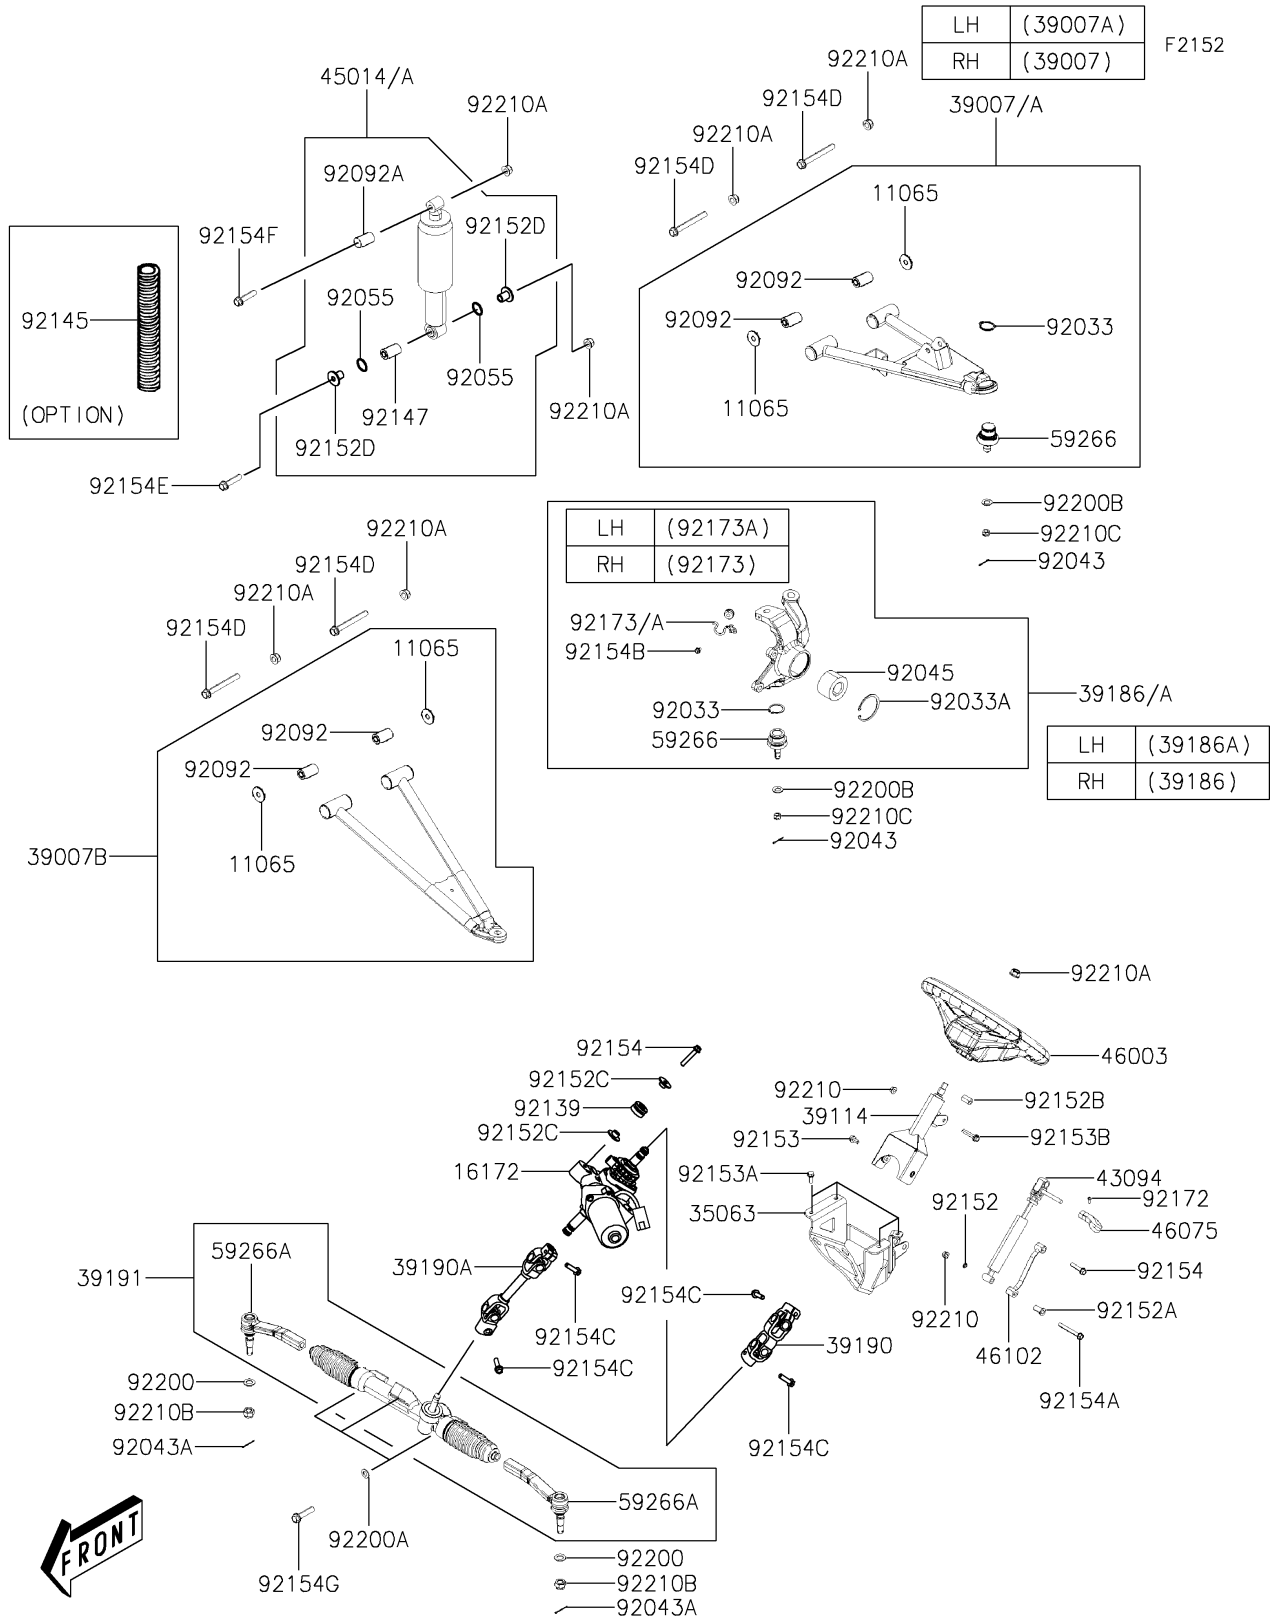

2024 MULE PRO-MX™ EPS CAMO PARTS DIAGRAM

Front Suspension

2024 MULE PRO-MX™ EPS CAMO PARTS LIST

Front Suspension

ITEM NAME	PART NUMBER	QUANTITY
CAP,ARM (Ref # 11065)	11065-Y039	8
ACTUATOR,EPS (Ref # 16172)	16172-0557	1
STAY,EPS (Ref # 35063)	35063-Y043	1
ARM-SUSP,FR,UPP,RH (Ref # 39007)	39007-Y011	1
ARM-SUSP,FR,UPP,LH (Ref # 39007A)	39007-Y012	1
ARM-SUSP,FR,LWR (Ref # 39007B)	39007-Y013	2
SHAFT-COMP-STRG (Ref # 39114)	39114-Y003	1
KNUCKLE,ASSY,FR,RH (Ref # 39186)	39186-Y005	1
KNUCKLE,ASSY,FR,LH (Ref # 39186A)	39186-Y007	1
SHAFT-ASSY-STEERING,EPS,UPP (Ref # 39190)	39190-Y002	1
SHAFT-ASSY-STEERING,EPS,LWR (Ref # 39190A)	39190-Y003	1
GEAR-ASSY-STEERING (Ref # 39191)	39191-Y001	1
ADJUSTER,HANDLE (Ref # 43094)	43094-Y001	1
SHOCKABSORBER,FR (Ref # 45014)	45014-Y008	2
SHOCKABSORBER,FR (Ref # 45014A)	45014-Y010	2
HANDLE (Ref # 46003)	46003-Y004	1
GRIP,ADJUSTER (Ref # 46075)	46075-Y009	1
ROD,STEERING BRACKET (Ref # 46102)	46102-Y002	1
JOINT-BALL (Ref # 59266)	59266-Y005	4
JOINT-BALL (Ref # 59266A)	59266-Y008	2
RING-SNAP,32MM (Ref # 92033)	92033-Y036	4
RING-SNAP,60MM (Ref # 92033A)	92033-Y037	2
PIN,3X25 (Ref # 92043)	92043-Y009	4
PIN,3X25 (Ref # 92043A)	92043-Y011	2
BEARING-BALL,30X60X37 (Ref # 92045)	92045-0905	2
RING-O (Ref # 92055)	92055-Y074	4
BUSHING-RUBBER (Ref # 92092)	92092-Y005	8
BUSHING-RUBBER (Ref # 92092A)	92092-Y006	2
BUSHING (Ref # 92139)	92139-Y015	3