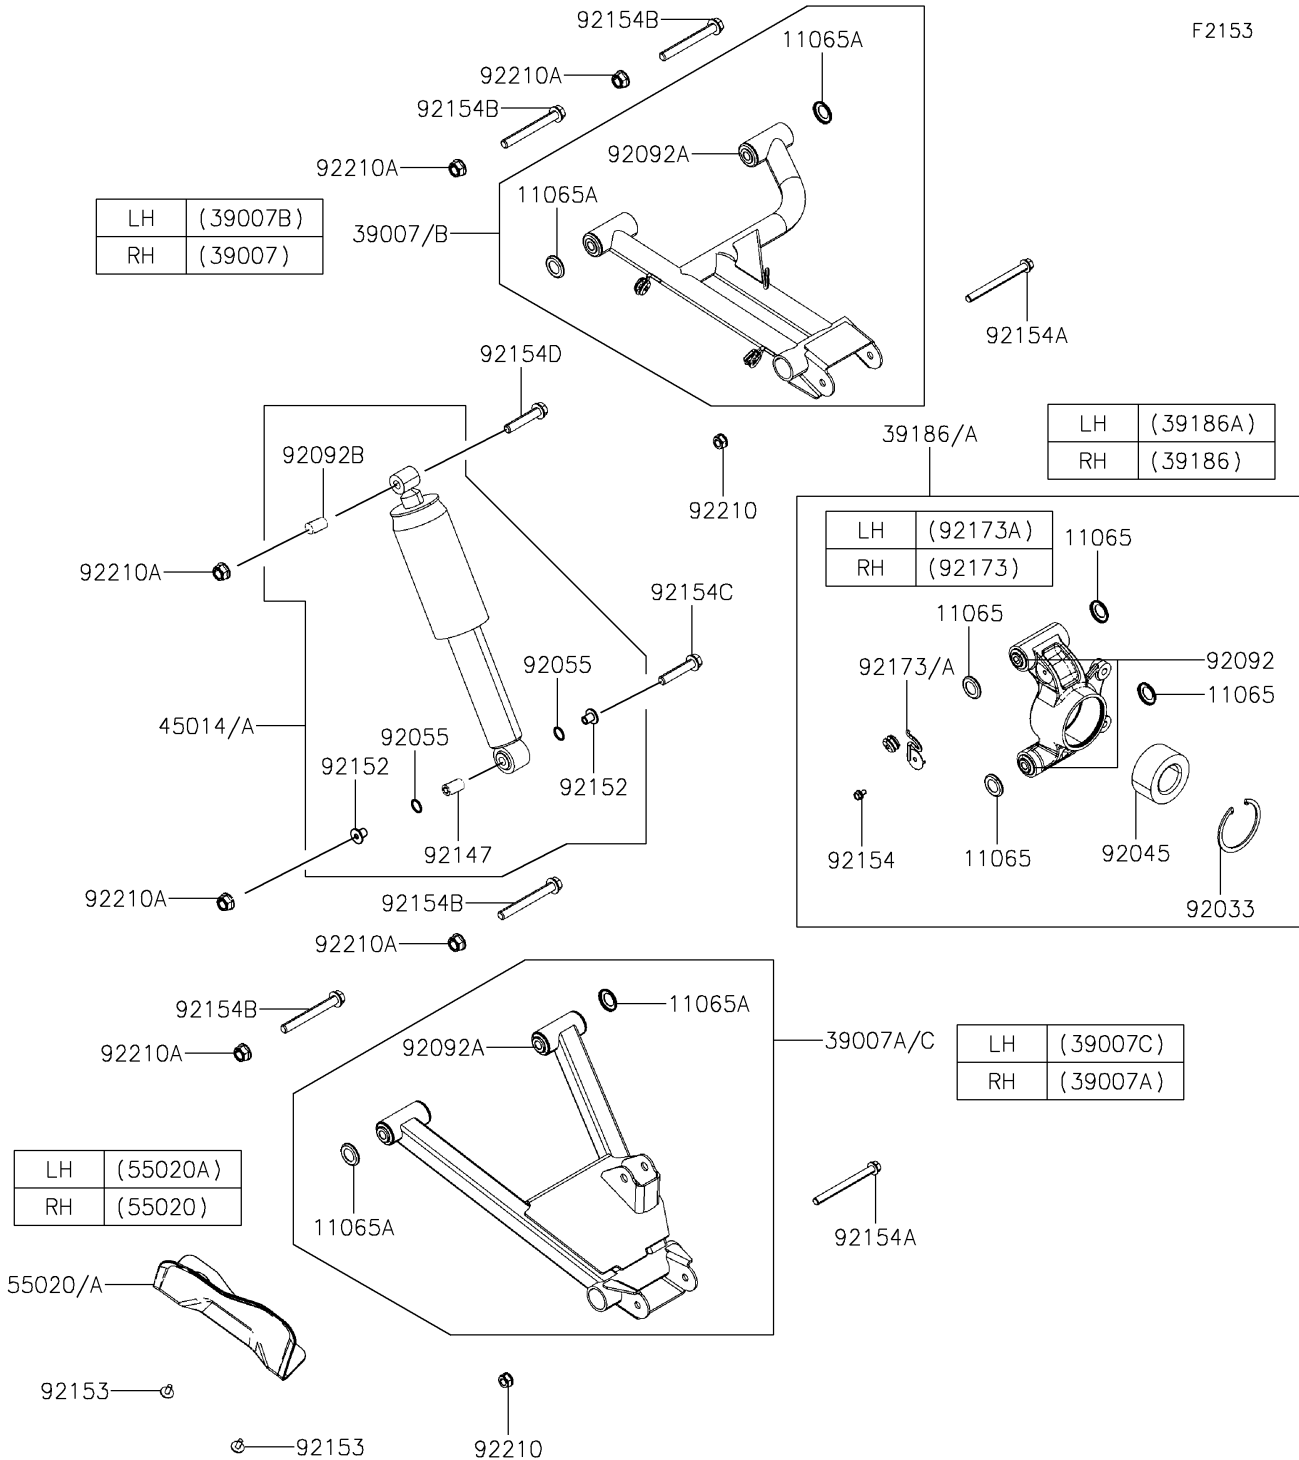

2024 MULE PRO-MX™ EPS CAMO PARTS DIAGRAM

Rear Suspension

2024 MULE PRO-MX™ EPS CAMO PARTS LIST

Rear Suspension

ITEM NAME	PART NUMBER	QUANTITY
CAP (Ref # 11065)	11065-Y038	8
CAP,ARM (Ref # 11065A)	11065-Y039	8
ARM-SUSP,RR,UPP,RH (Ref # 39007)	39007-Y014	1
ARM-SUSP,RR,LWR,RH (Ref # 39007A)	39007-Y015	1
ARM-SUSP,RR,UPP,LH (Ref # 39007B)	39007-Y016	1
ARM-SUSP,RR,LWR,LH (Ref # 39007C)	39007-Y017	1
KNUCKLE,RR,RH (Ref # 39186)	39186-Y006	1
KNUCKLE,RR,LH (Ref # 39186A)	39186-Y008	1
SHOCKABSORBER,RR (Ref # 45014)	45014-Y009	2
SHOCKABSORBER,RR (Ref # 45014A)	45014-Y011	2
GUARD,RR,RH,S.BLACK (Ref # 55020)	55020-Y018-933	1
GUARD,RR,LH,S.BLACK (Ref # 55020A)	55020-Y019-933	1
RING-SNAP (Ref # 92033)	92033-Y039	2
BEARING-BALL,40X74X36 (Ref # 92045)	92045-0897	2
RING-O (Ref # 92055)	92055-Y074	4
BUSHING-RUBBER (Ref # 92092)	92092-Y004	4
BUSHING-RUBBER (Ref # 92092A)	92092-Y005	8
BUSHING-RUBBER (Ref # 92092B)	92092-Y006	2
BEARING,SPHERICAL (Ref # 92147)	92147-Y002	2
COLLAR (Ref # 92152)	92152-Y076	4
BOLT,6X16 (Ref # 92153)	92153-Y018	4
BOLT,FLANGE,6X6 (Ref # 92154)	92154-Y192	2
BOLT,FLANGE,10X110 (Ref # 92154A)	92154-Y199	4
BOLT,FLANGE,12X100 (Ref # 92154B)	92154-Y202	8
BOLT,FLANGE,12X60 (Ref # 92154C)	92154-Y203	2
BOLT,FLANGE,12X55 (Ref # 92154D)	92154-Y204	2
CLAMP,KNUCKLE,RH (Ref # 92173)	92173-Y070	1
CLAMP,KNUCKLE,LH (Ref # 92173A)	92173-Y072	1
NUT,10MM (Ref # 92210)	92210-Y009	4

2024 MULE PRO-MX™ EPS CAMO PARTS LIST

Rear Suspension

ITEM NAME	PART NUMBER	QUANTITY
NUT,FLANGE,12MM (Ref # 92210A)	92210-Y090	12