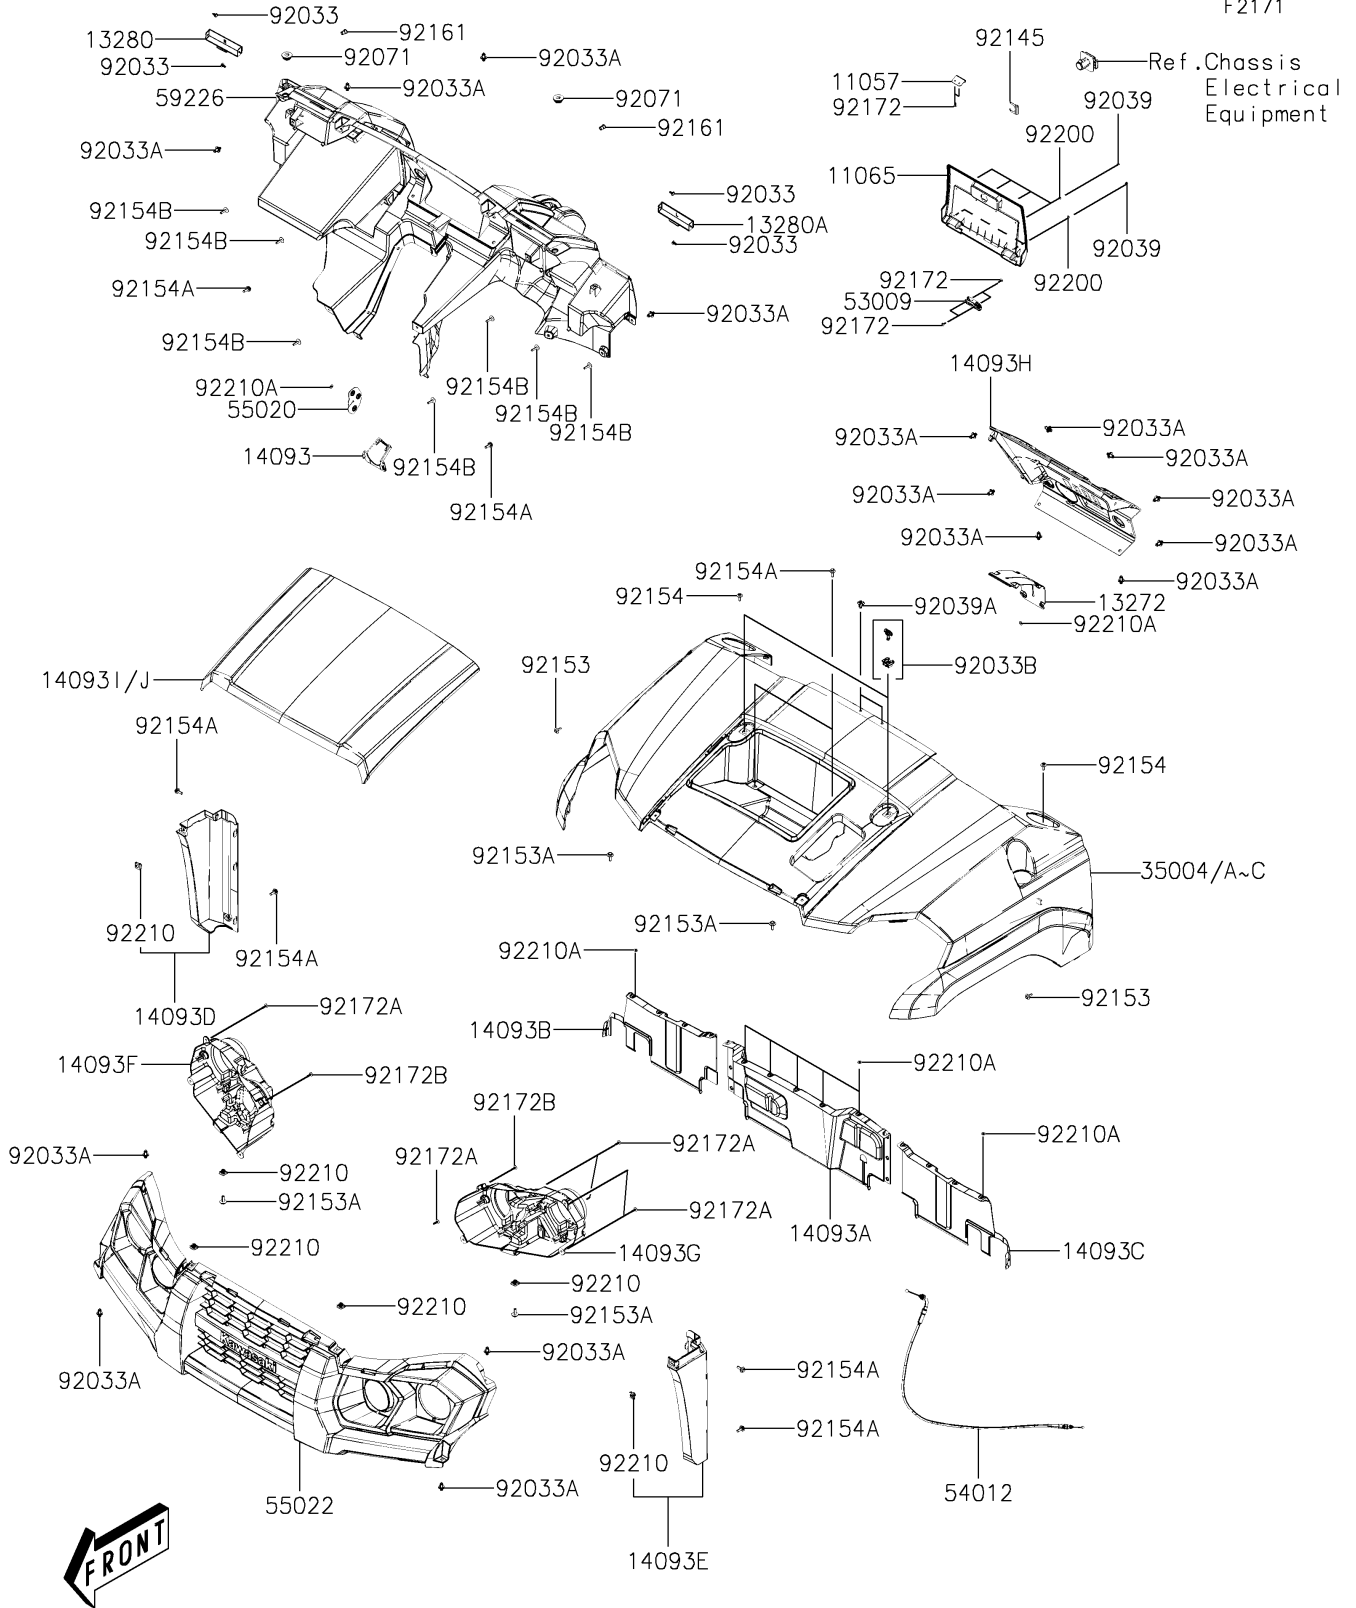

2023 Mule PRO-MX EPS Camo PARTS DIAGRAM

Front Fender(s)

F2171