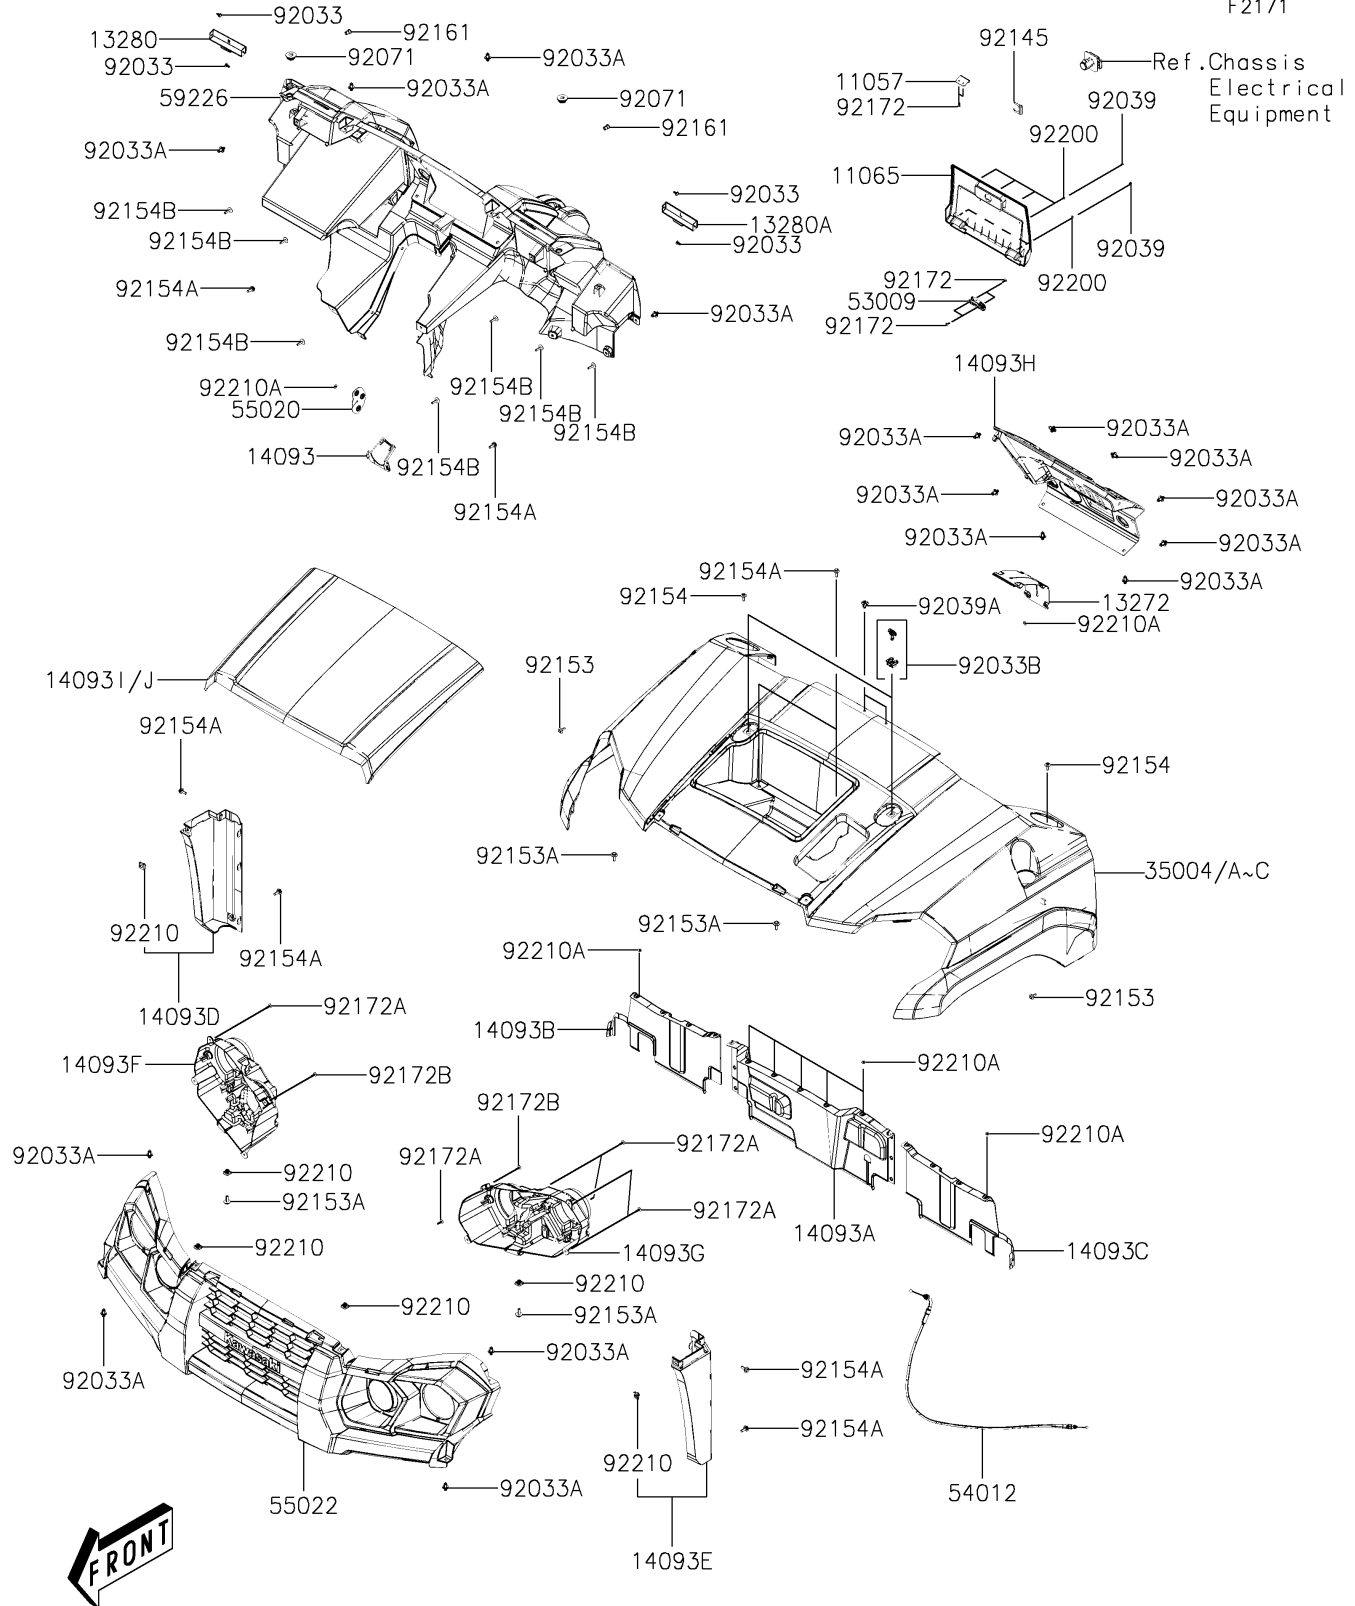

2023 MULE PRO-MX™ EPS CAMO PARTS DIAGRAM

Front Fender(s)

F2171