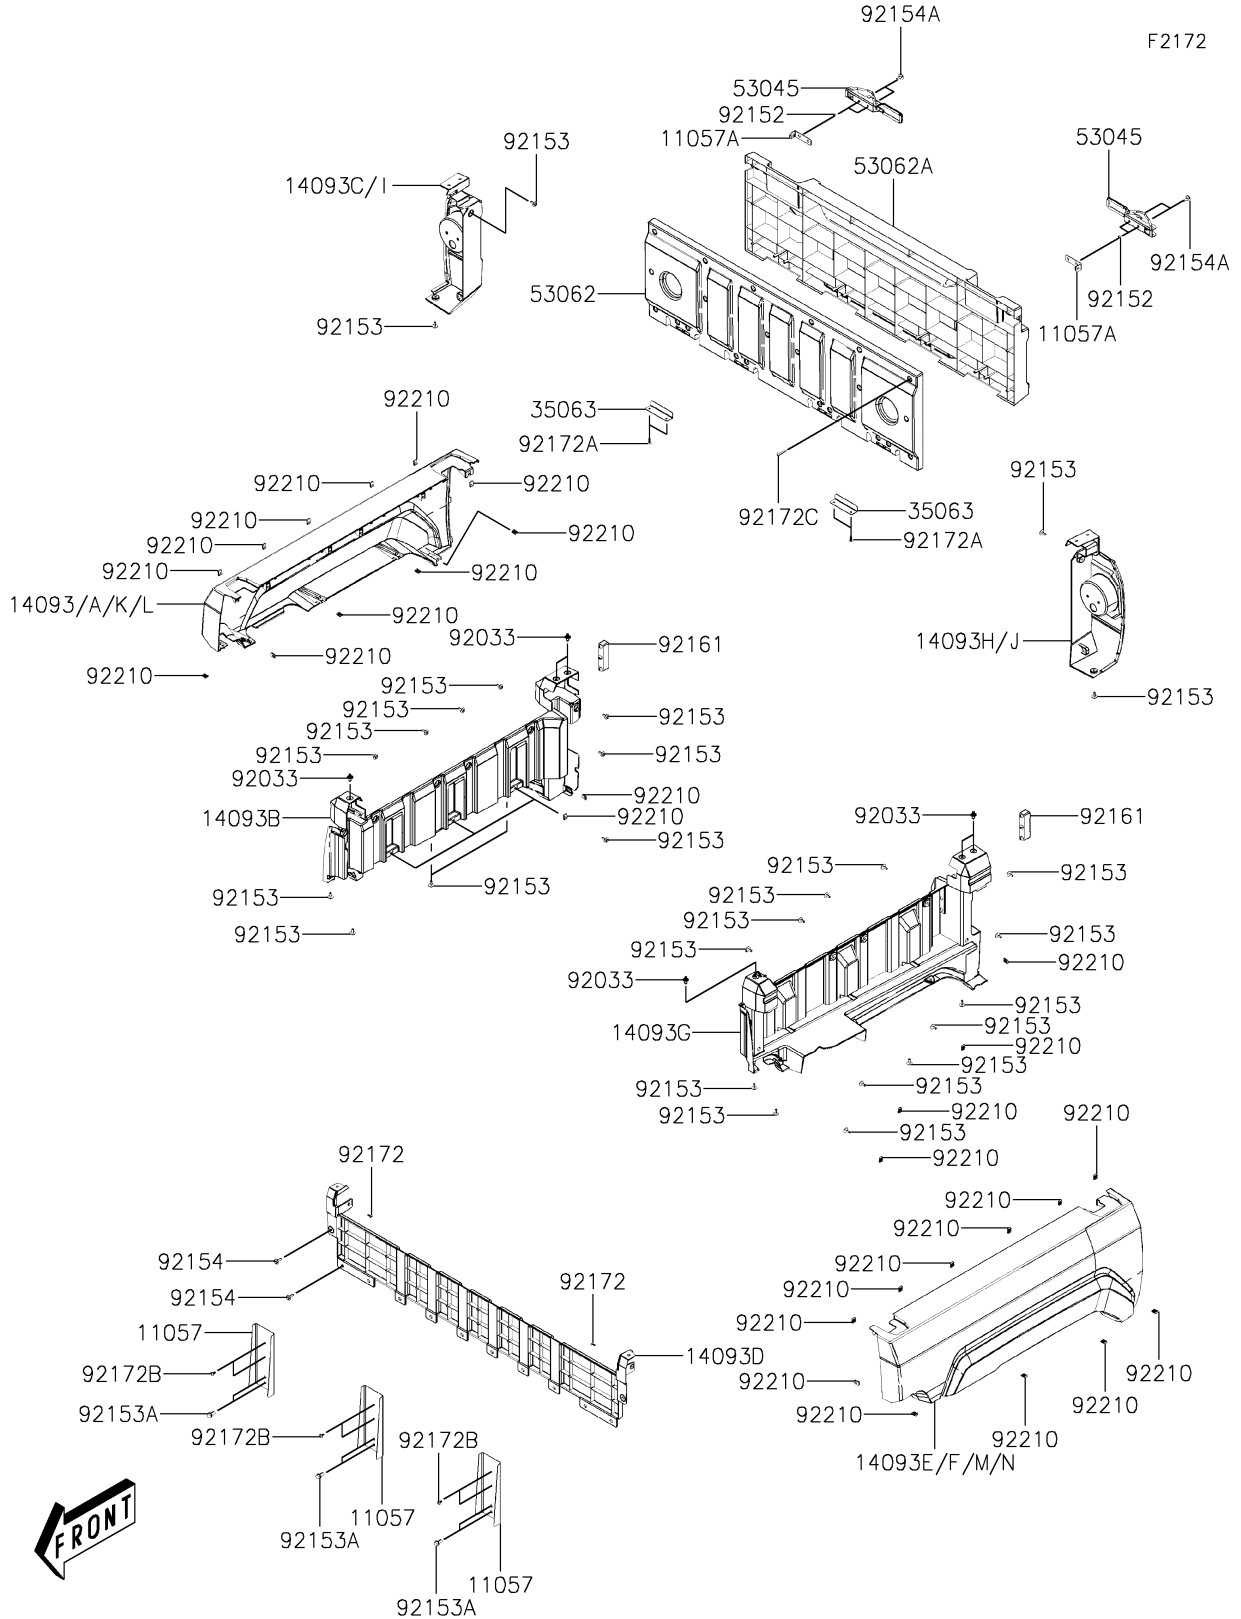

# 2022 Mule PRO-MX EPS Camo PARTS DIAGRAM

Rear Fender(s)

### Rear Fender(s)

ITEM NAME	PART NUMBER	QUANTITY
BRACKET,CARGO BED (Ref # 11057)	11057-Y016	3
BRACKET,STOPPER (Ref # 11057A)	11057-Y018	2
COVER,SIDE,OUTER,RH,GREEN (Ref # 14093)	14093-Y031-975	1
COVER,SIDE,INNER,RH,S.BLACK (Ref # 14093B)	14093-Y032-933	1
COVER,TAIL LIGHT,RH,S.BLACK (Ref # 14093C)	14093-Y033-933	1
COVER,FRONT CARRIER (Ref # 14093D)	14093-Y034	1
COVER,SIDE,OUTER,LH,GREEN (Ref # 14093E)	14093-Y035-975	1
COVER,SIDE,INNER,LH,S.BLACK (Ref # 14093G)	14093-Y036-933	1
COVER,TAIL LIGHT,LH,S.BLACK (Ref # 14093H)	14093-Y037-933	1
COVER,TAIL LIGHT,RH,S.BLACK (Ref # 14093I)	14093-Y040-933	1
COVER,TAIL LIGHT,LH,S.BLACK (Ref # 14093J)	14093-Y041-933	1
COVER,SIDE,OUTER,RH,T.T.H.GRN (Ref # 14093K)	14093-Y057-975	1
COVER,SIDE,OUTER,LH,T.T.H.GRN (Ref # 14093M)	14093-Y058-975	1
STAY,HINGE (Ref # 35063)	35063-Y044	2
HOOK-ASSY (Ref # 53045)	53045-Y002	2
GATE-TAIL,INNER (Ref # 53062)	53062-Y002	1
GATE-TAIL,OUTER,S.BLACK (Ref # 53062A)	53062-Y003-933	1
RING-SNAP (Ref # 92033)	92033-Y033	6
COLLAR,TAIL GATE (Ref # 92152)	92152-Y075	4
BOLT,5X16 (Ref # 92153)	92153-Y013	30
BOLT,FLANGE,8X16 (Ref # 92153A)	92153-Y032	6
BOLT,6X18 (Ref # 92154)	92154-Y177	12
BOLT,6X20 (Ref # 92154A)	92154-Y227	4
DAMPER (Ref # 92161)	92161-Y053	2
SCREW,4X12 (Ref # 92172)	92172-Y019	2
SCREW,TAPPING,5X16 (Ref # 92172A)	92172-Y020	4
SCREW,TAPPING,5X12 (Ref # 92172B)	92172-Y038	6
SCREW,TAPPING,5X30 (Ref # 92172C)	92172-Y083	22
NUT,5MM (Ref # 92210)	92210-Y016	30