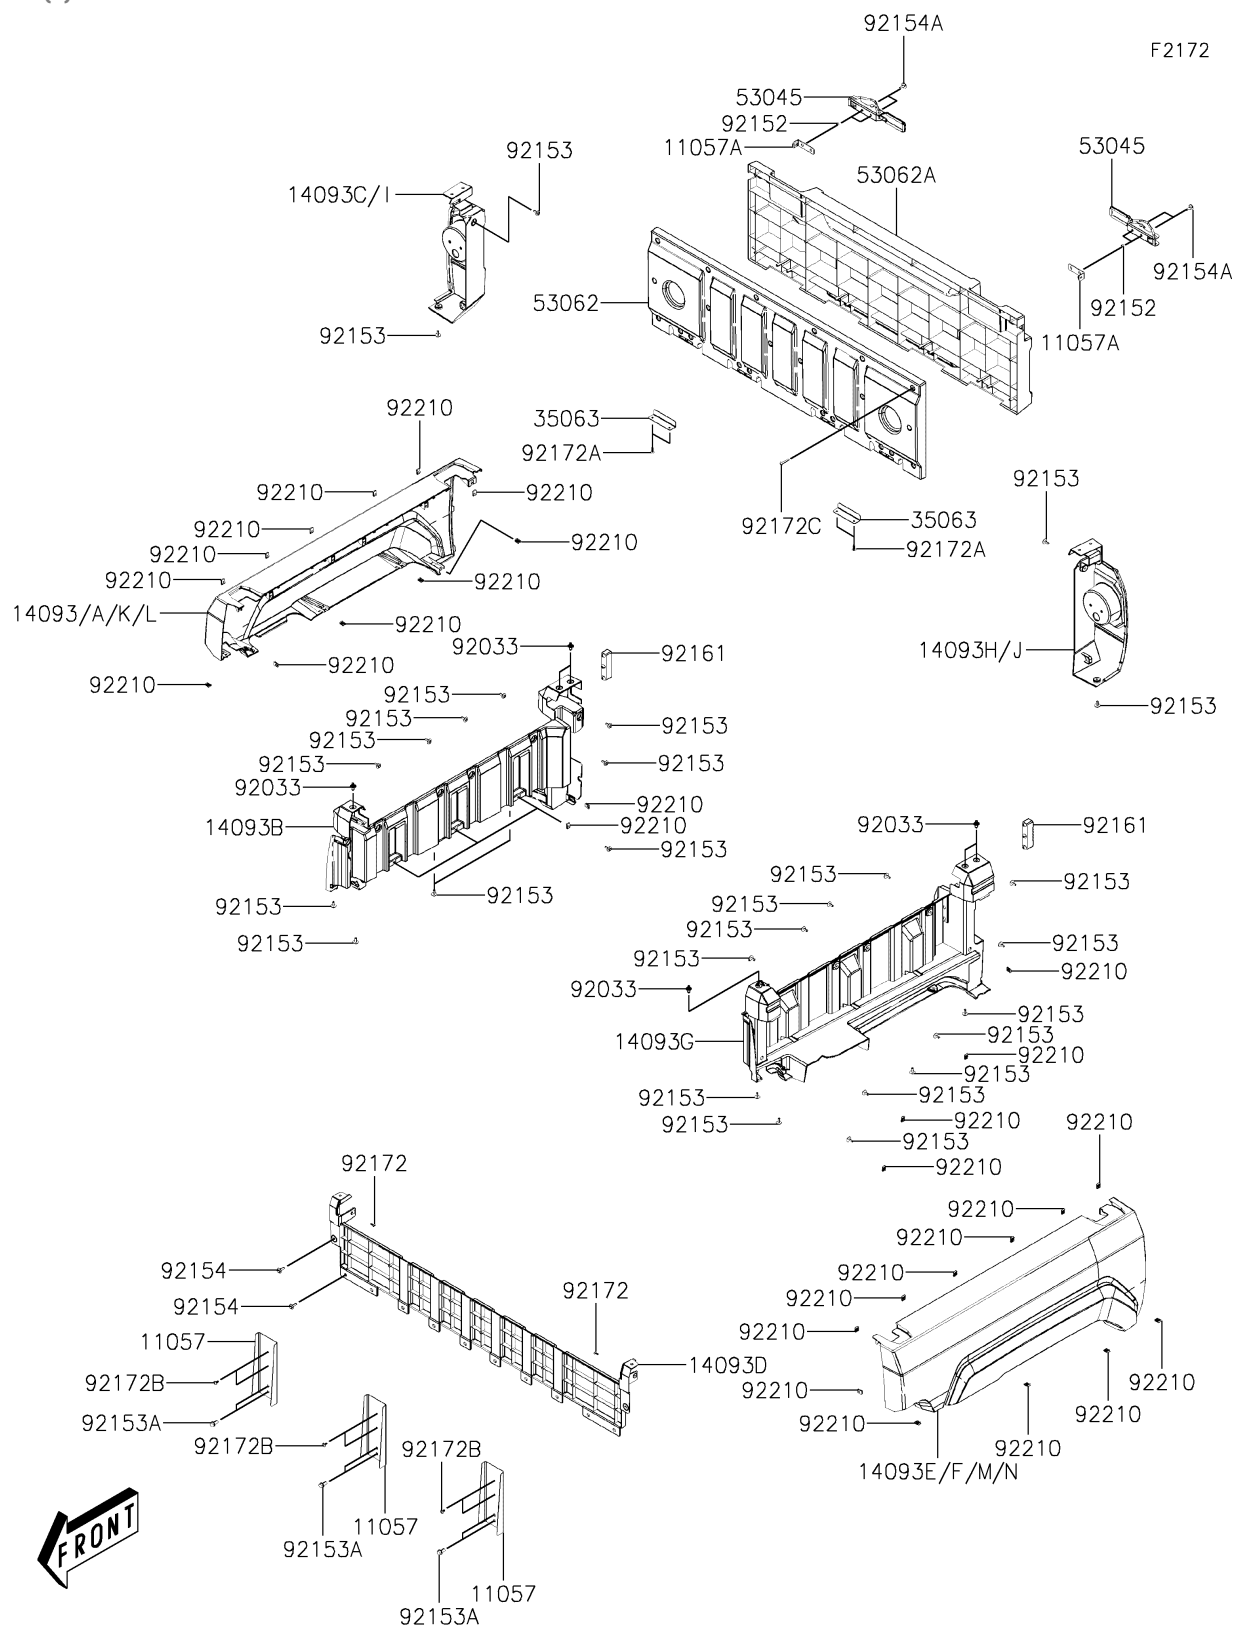

2022 MULE PRO-MX™ EPS CAMO PARTS DIAGRAM

Rear Fender(s)

2022 MULE PRO-MX™ EPS CAMO PARTS LIST

Rear Fender(s)

ITEM NAME	PART NUMBER	QUANTITY
BRACKET,CARGO BED (Ref # 11057)	11057-Y016	3
BRACKET,STOPPER (Ref # 11057A)	11057-Y018	2
COVER,SIDE,OUTER,RH,GREEN (Ref # 14093)	14093-Y031-975	1
COVER,SIDE,INNER,RH,S.BLACK (Ref # 14093B)	14093-Y032-933	1
COVER,TAIL LIGHT,RH,S.BLACK (Ref # 14093C)	14093-Y033-933	1
COVER,FRONT CARRIER (Ref # 14093D)	14093-Y034	1
COVER,SIDE,OUTER,LH,GREEN (Ref # 14093E)	14093-Y035-975	1
COVER,SIDE,INNER,LH,S.BLACK (Ref # 14093G)	14093-Y036-933	1
COVER,TAIL LIGHT,LH,S.BLACK (Ref # 14093H)	14093-Y037-933	1
COVER,TAIL LIGHT,RH,S.BLACK (Ref # 14093I)	14093-Y040-933	1
COVER,TAIL LIGHT,LH,S.BLACK (Ref # 14093J)	14093-Y041-933	1
COVER,SIDE,OUTER,RH,T.T.H.GRN (Ref # 14093K)	14093-Y057-975	1
COVER,SIDE,OUTER,LH,T.T.H.GRN (Ref # 14093M)	14093-Y058-975	1
STAY,HINGE (Ref # 35063)	35063-Y044	2
HOOK-ASSY (Ref # 53045)	53045-Y002	2
GATE-TAIL,INNER (Ref # 53062)	53062-Y002	1
GATE-TAIL,OUTER,S.BLACK (Ref # 53062A)	53062-Y003-933	1
RING-SNAP (Ref # 92033)	92033-Y033	6
COLLAR,TAIL GATE (Ref # 92152)	92152-Y075	4
BOLT,5X16 (Ref # 92153)	92153-Y013	30
BOLT,FLANGE,8X16 (Ref # 92153A)	92153-Y032	6
BOLT,6X18 (Ref # 92154)	92154-Y177	12
BOLT,6X20 (Ref # 92154A)	92154-Y227	4
DAMPER (Ref # 92161)	92161-Y053	2
SCREW,4X12 (Ref # 92172)	92172-Y019	2
SCREW,TAPPING,5X16 (Ref # 92172A)	92172-Y020	4
SCREW,TAPPING,5X12 (Ref # 92172B)	92172-Y038	6
SCREW,TAPPING,5X30 (Ref # 92172C)	92172-Y083	22
NUT,5MM (Ref # 92210)	92210-Y016	30