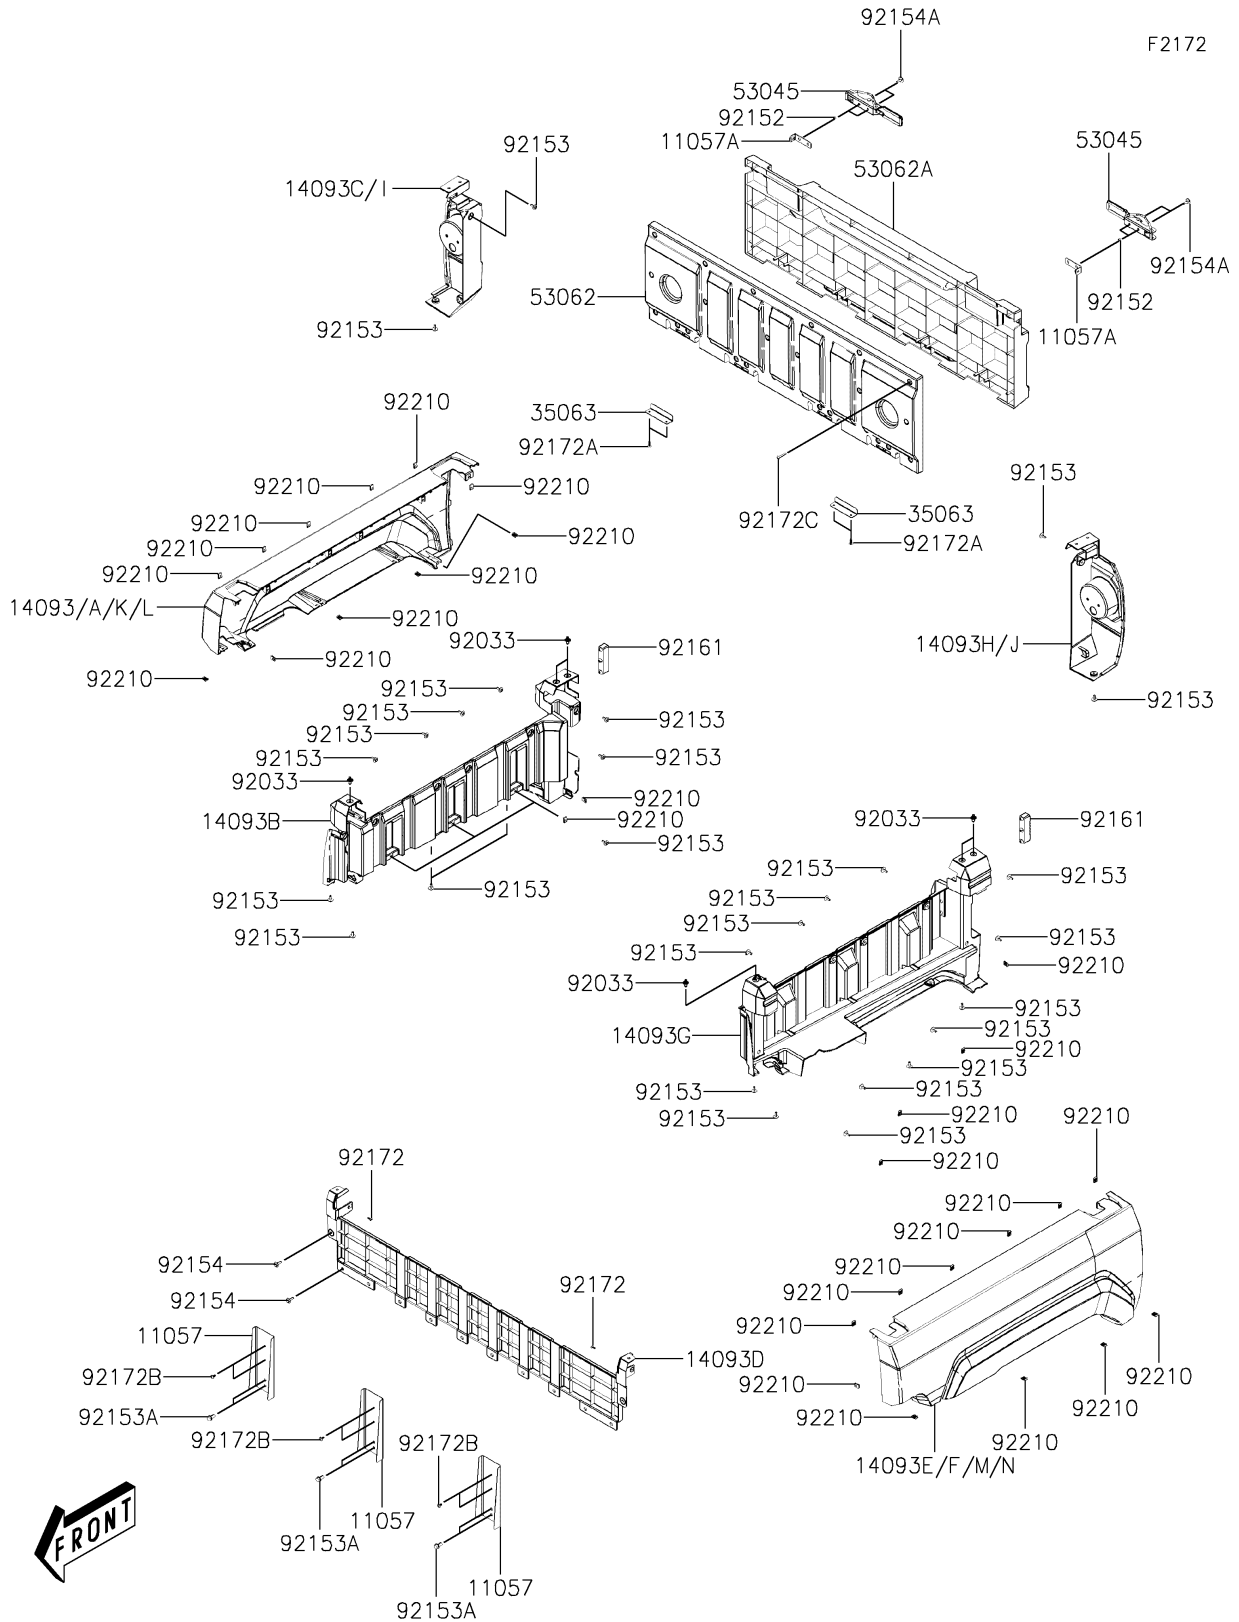

2024 MULE PRO-MX™ EPS CAMO PARTS DIAGRAM

Rear Fender(s)

2024 MULE PRO-MX™ EPS CAMO PARTS LIST

Rear Fender(s)

ITEM NAME	PART NUMBER	QUANTITY
BRACKET,CARGO BED (Ref # 11057)	11057-Y016	3
BRACKET,STOPPER (Ref # 11057A)	11057-Y018	2
COVER,SIDE,OUTER,RH,CAMOUFLAGE (Ref # 14093A)	14093-Y031-983	1
COVER,SIDE,INNER,RH,S.BLACK (Ref # 14093B)	14093-Y032-933	1
COVER,TAIL LIGHT,RH,S.BLACK (Ref # 14093C)	14093-Y033-933	1
COVER,FRONT CARRIER (Ref # 14093D)	14093-Y034	1
COVER,SIDE,OUTER,LH,CAMOUFLAGE (Ref # 14093F)	14093-Y035-983	1
COVER,SIDE,INNER,LH,S.BLACK (Ref # 14093G)	14093-Y036-933	1
COVER,TAIL LIGHT,LH,S.BLACK (Ref # 14093H)	14093-Y037-933	1
COVER,TAIL LIGHT,RH,S.BLACK (Ref # 14093I)	14093-Y040-933	1
COVER,TAIL LIGHT,LH,S.BLACK (Ref # 14093J)	14093-Y041-933	1
COVER,SIDE,OUTER,RH,CAMOUFLAGE (Ref # 14093L)	14093-Y057-983	1
COVER,SIDE,OUTER,LH,CAMOUFLAGE (Ref # 14093N)	14093-Y058-983	1
STAY,HINGE (Ref # 35063)	35063-Y044	2
HOOK-ASSY (Ref # 53045)	53045-Y002	2
GATE-TAIL,INNER (Ref # 53062)	53062-Y002	1
GATE-TAIL,OUTER,S.BLACK (Ref # 53062A)	53062-Y003-933	1
RING-SNAP (Ref # 92033)	92033-Y033	6
COLLAR,TAIL GATE (Ref # 92152)	92152-Y075	4
BOLT,5X16 (Ref # 92153)	92153-Y013	30
BOLT,FLANGE,8X16 (Ref # 92153A)	92153-Y032	6
BOLT,6X18 (Ref # 92154)	92154-Y177	12
BOLT,6X20 (Ref # 92154A)	92154-Y227	4
DAMPER (Ref # 92161)	92161-Y053	2
SCREW,4X12 (Ref # 92172)	92172-Y019	2
SCREW,TAPPING,5X16 (Ref # 92172A)	92172-Y020	4
SCREW,TAPPING,5X12 (Ref # 92172B)	92172-Y038	6
SCREW,TAPPING,5X30 (Ref # 92172C)	92172-Y083	22
NUT,5MM (Ref # 92210)	92210-Y016	30