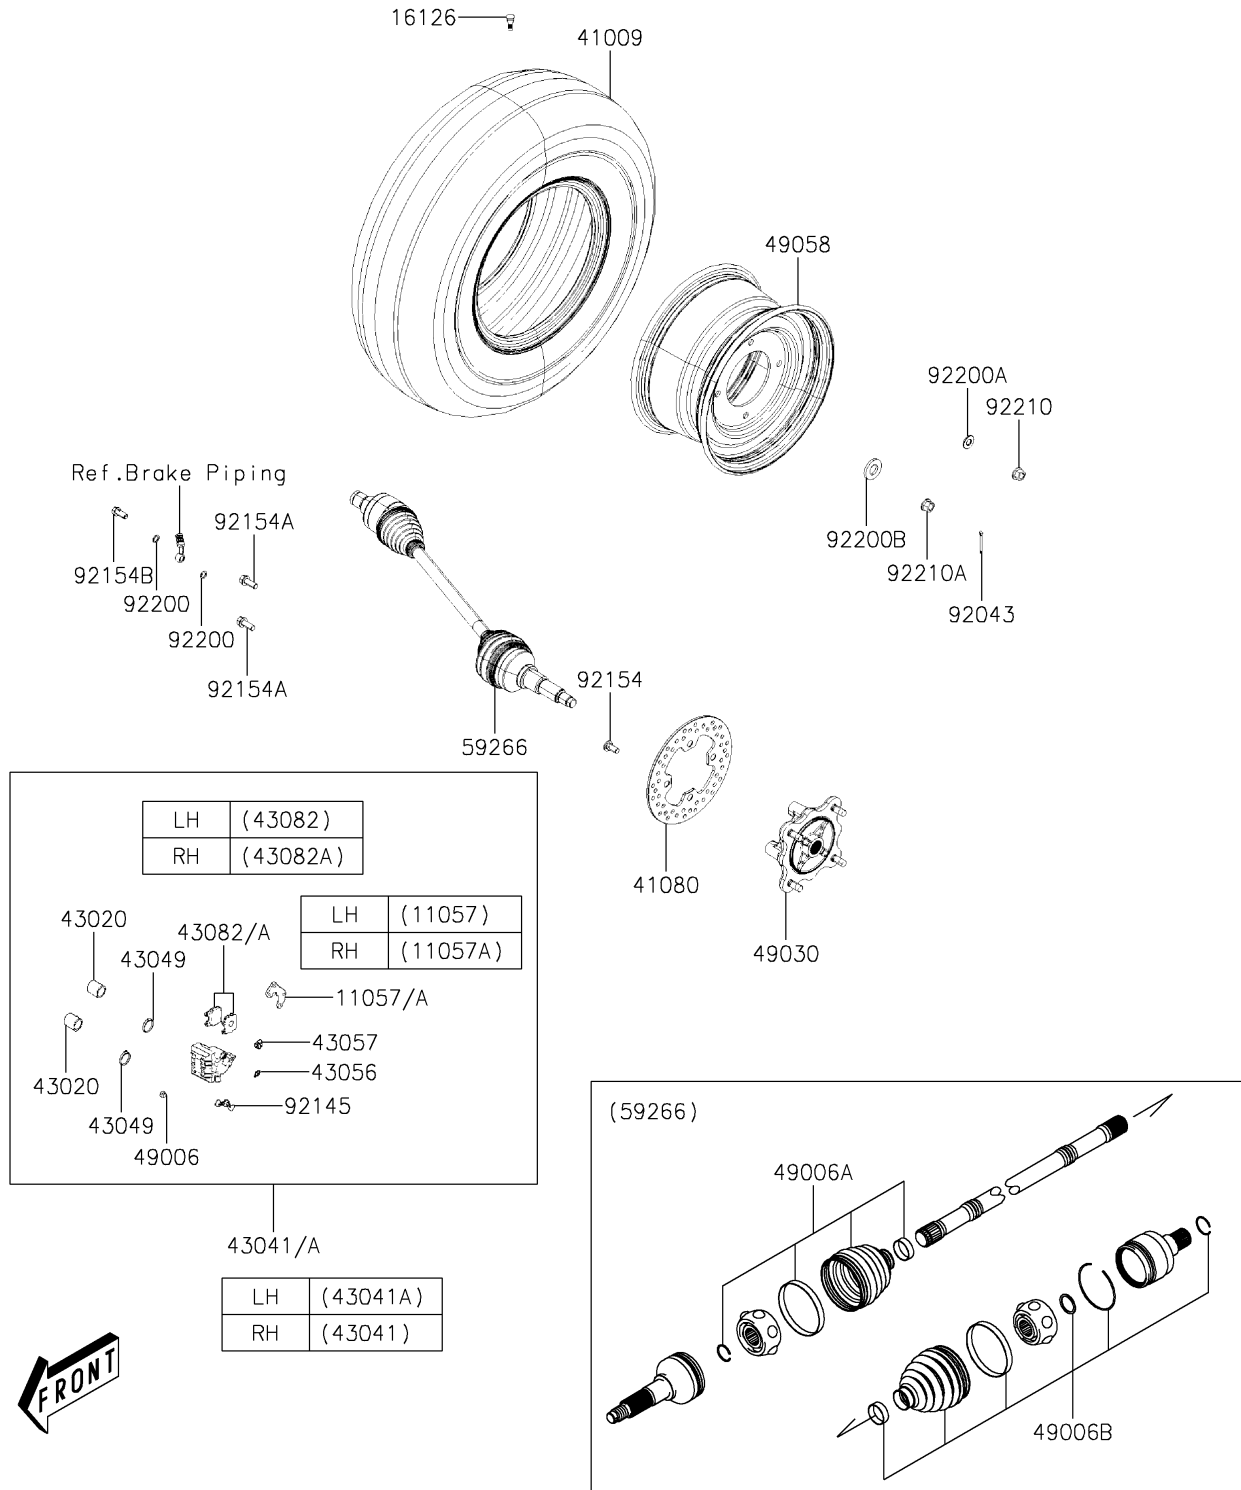

2024 MULE PRO-MX™ EPS CAMO PARTS DIAGRAM

Front Hubs/Brakes

F2230

2024 MULE PRO-MX™ EPS CAMO PARTS LIST

Front Hubs/Brakes

ITEM NAME	PART NUMBER	QUANTITY
BRACKET (Ref # 11057)	11057-Y007	1
BRACKET (Ref # 11057A)	11057-Y019	1
VALVE,RIM (Ref # 16126)	16126-Y001	2
TIRE,FR,25X8.00 R12 (Ref # 41009)	41009-Y008	2
DISC,BRAKE (Ref # 41080)	41080-Y009	2
PISTON-COMP-BRAKE (Ref # 43020)	43020-0054	4
CALIPER-ASSY,FR,RH,SILVER (Ref # 43041)	43041-Y011-934	1
CALIPER-ASSY,FR,LH,SILVER (Ref # 43041A)	43041-Y012-934	1
PACKING (Ref # 43049)	43049-0556	4
BREATHER-BRAKE (Ref # 43056)	43056-0055	2
CAP-BREATHER (Ref # 43057)	43057-0552	2
PAD-ASSY-BRAKE,FR,LH (Ref # 43082)	43082-Y010	1
PAD-ASSY-BRAKE,FR,RH (Ref # 43082A)	43082-Y011	1
BOOT (Ref # 49006)	49006-0565	2
BOOT,FR,OUTSIDE (Ref # 49006A)	49006-Y013	2
BOOT,FR,INSIDE (Ref # 49006B)	49006-Y014	2
HUB,FR (Ref # 49030)	49030-Y003	2
WHEEL,FR,BLACK (Ref # 49058)	49058-Y002-935	2
JOINT-BALL,FR (Ref # 59266)	59266-Y004	2
PIN,4X40 (Ref # 92043)	92043-Y043	2
SPRING (Ref # 92145)	92145-0705	2
BOLT,10X23 (Ref # 92154)	92154-Y178	8
BOLT (Ref # 92154A)	92154-Y183	4
BOLT,OIL (Ref # 92154B)	92154-Y184	2
WASHER (Ref # 92200)	92200-Y015	4
WASHER,12MM (Ref # 92200A)	92200-Y089	8
WASHER,40X20.5X4.5 (Ref # 92200B)	92200-Y090	2
NUT (Ref # 92210)	92210-Y088	8
NUT,FLANGE,20MM (Ref # 92210A)	92210-Y099	2