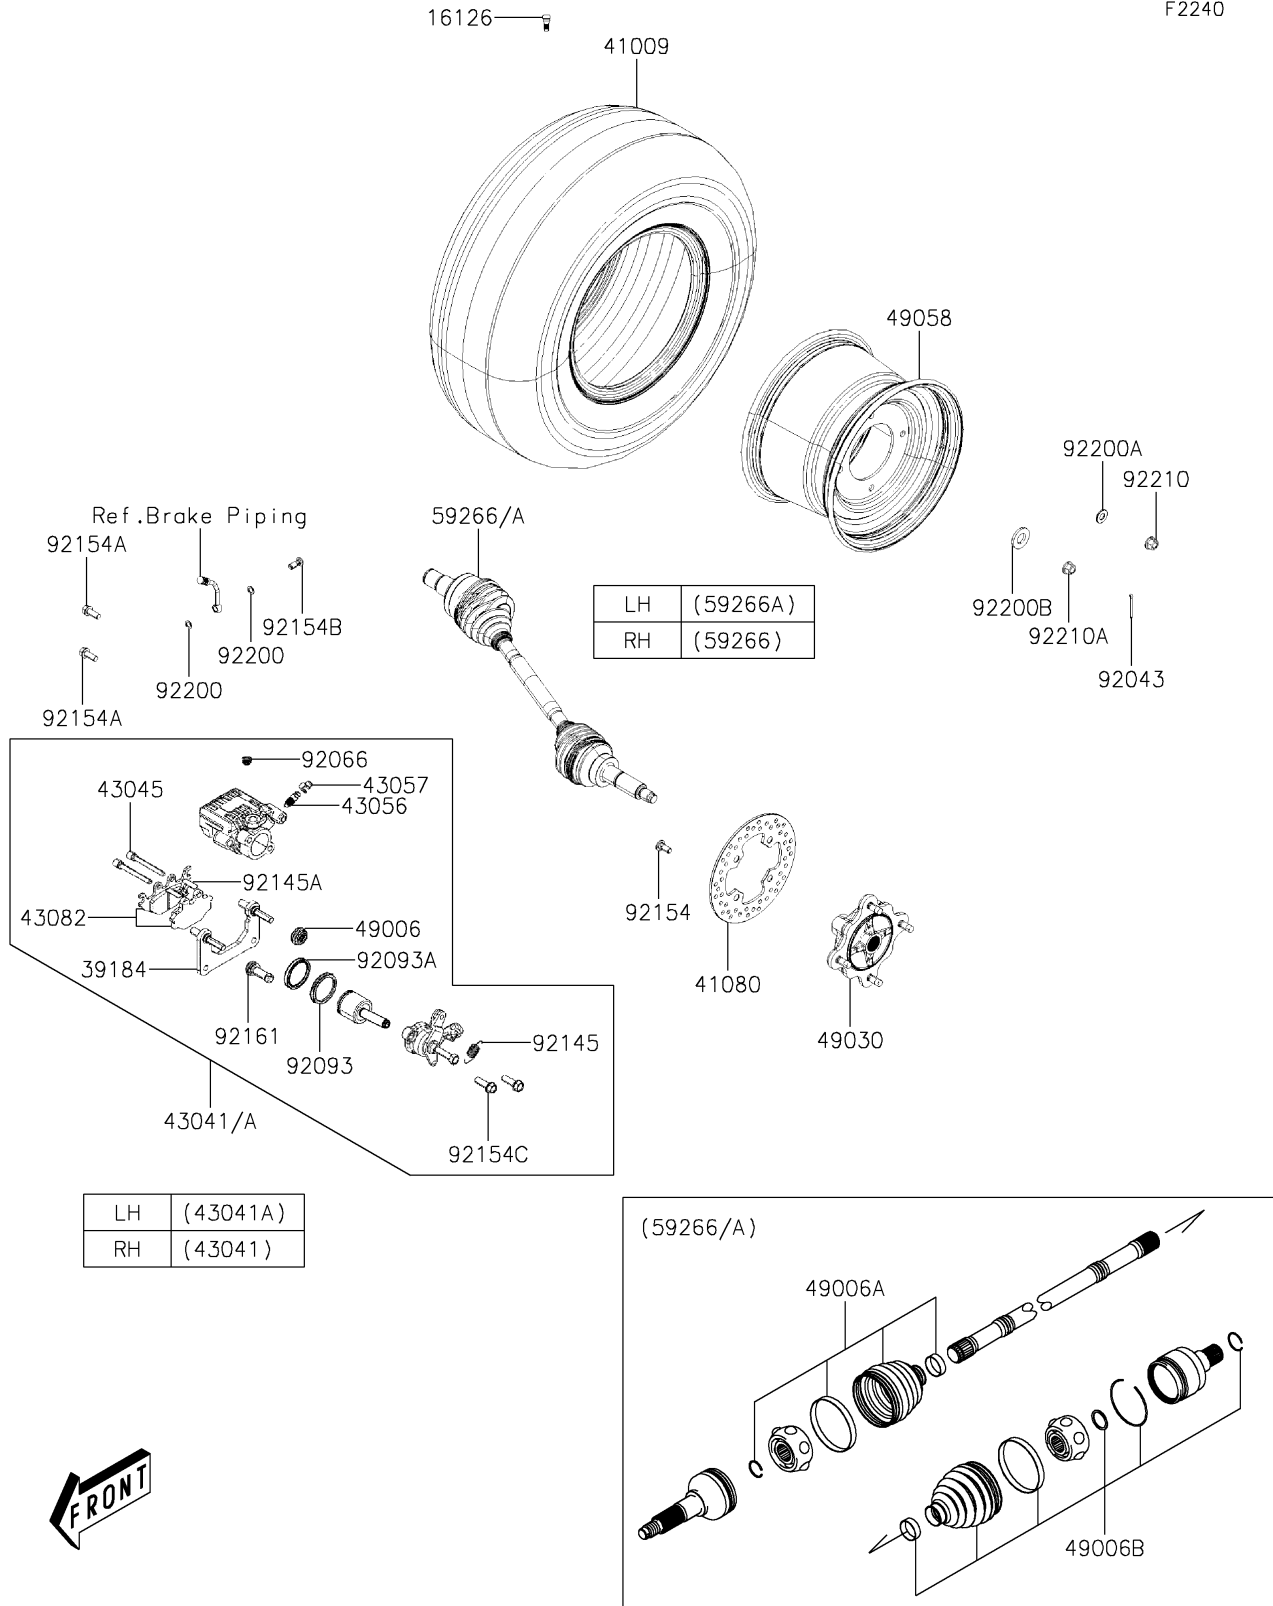

# 2022 Mule PRO-MX EPS Camo PARTS DIAGRAM

## Rear Hubs/Brakes

F2240

### Rear Hubs/Brakes

ITEM NAME	PART NUMBER	QUANTITY
VALVE,RIM (Ref # 16126)	16126-Y001	2
BRACKET-ASSY (Ref # 39184)	39184-0044	2
TIRE,RR,25X10.00 R12 (Ref # 41009)	41009-Y009	2
DISC,BRAKE (Ref # 41080)	41080-Y009	2
CALIPER-ASSY,RR,RH,SILVER (Ref # 43041)	43041-Y009-934	1
CALIPER-ASSY,RR,LH,SILVER (Ref # 43041A)	43041-Y010-934	1
SHAFT-CALIPER (Ref # 43045)	43045-Y002	4
BREATHER-BRAKE (Ref # 43056)	43056-0006	2
CAP-BREATHER (Ref # 43057)	43057-Y002	2
PAD-ASSY-BRAKE,RR (Ref # 43082)	43082-Y009	2
BOOT,CALIPER (Ref # 49006)	49006-Y005	2
BOOT,RR,OUTSIDE (Ref # 49006A)	49006-Y011	2
BOOT,RR,INSIDE (Ref # 49006B)	49006-Y012	2
HUB,RR (Ref # 49030)	49030-Y004	2
WHEEL,RR,BLACK (Ref # 49058)	49058-Y005-935	2
JOINT-BALL,RR,RH (Ref # 59266)	59266-Y002	1
JOINT-BALL,RR,LH (Ref # 59266A)	59266-Y003	1
PIN,4X40 (Ref # 92043)	92043-Y043	2
PLUG (Ref # 92066)	92066-Y012	2
SEAL,PISTON (Ref # 92093)	92093-Y033	2
SEAL,PISTON (Ref # 92093A)	92093-Y034	2
SPRING,RETURN,47MM (Ref # 92145)	92145-1690	2
SPRING,PAD (Ref # 92145A)	92145-Y035	2
BOLT,10X23 (Ref # 92154)	92154-Y178	8
BOLT (Ref # 92154A)	92154-Y183	4
BOLT,OIL (Ref # 92154B)	92154-Y184	2
BOLT,FLANGE,6X40 (Ref # 92154C)	92154-Y228	4
DAMPER (Ref # 92161)	92161-Y012	2
WASHER (Ref # 92200)	92200-Y015	4

### Rear Hubs/Brakes

ITEM NAME	PART NUMBER	QUANTITY
WASHER,12MM (Ref # 92200A)	92200-Y089	8
WASHER,40X20.5X4.5 (Ref # 92200B)	92200-Y090	2
NUT (Ref # 92210)	92210-Y088	8
NUT,FLANGE,20MM (Ref # 92210A)	92210-Y099	2