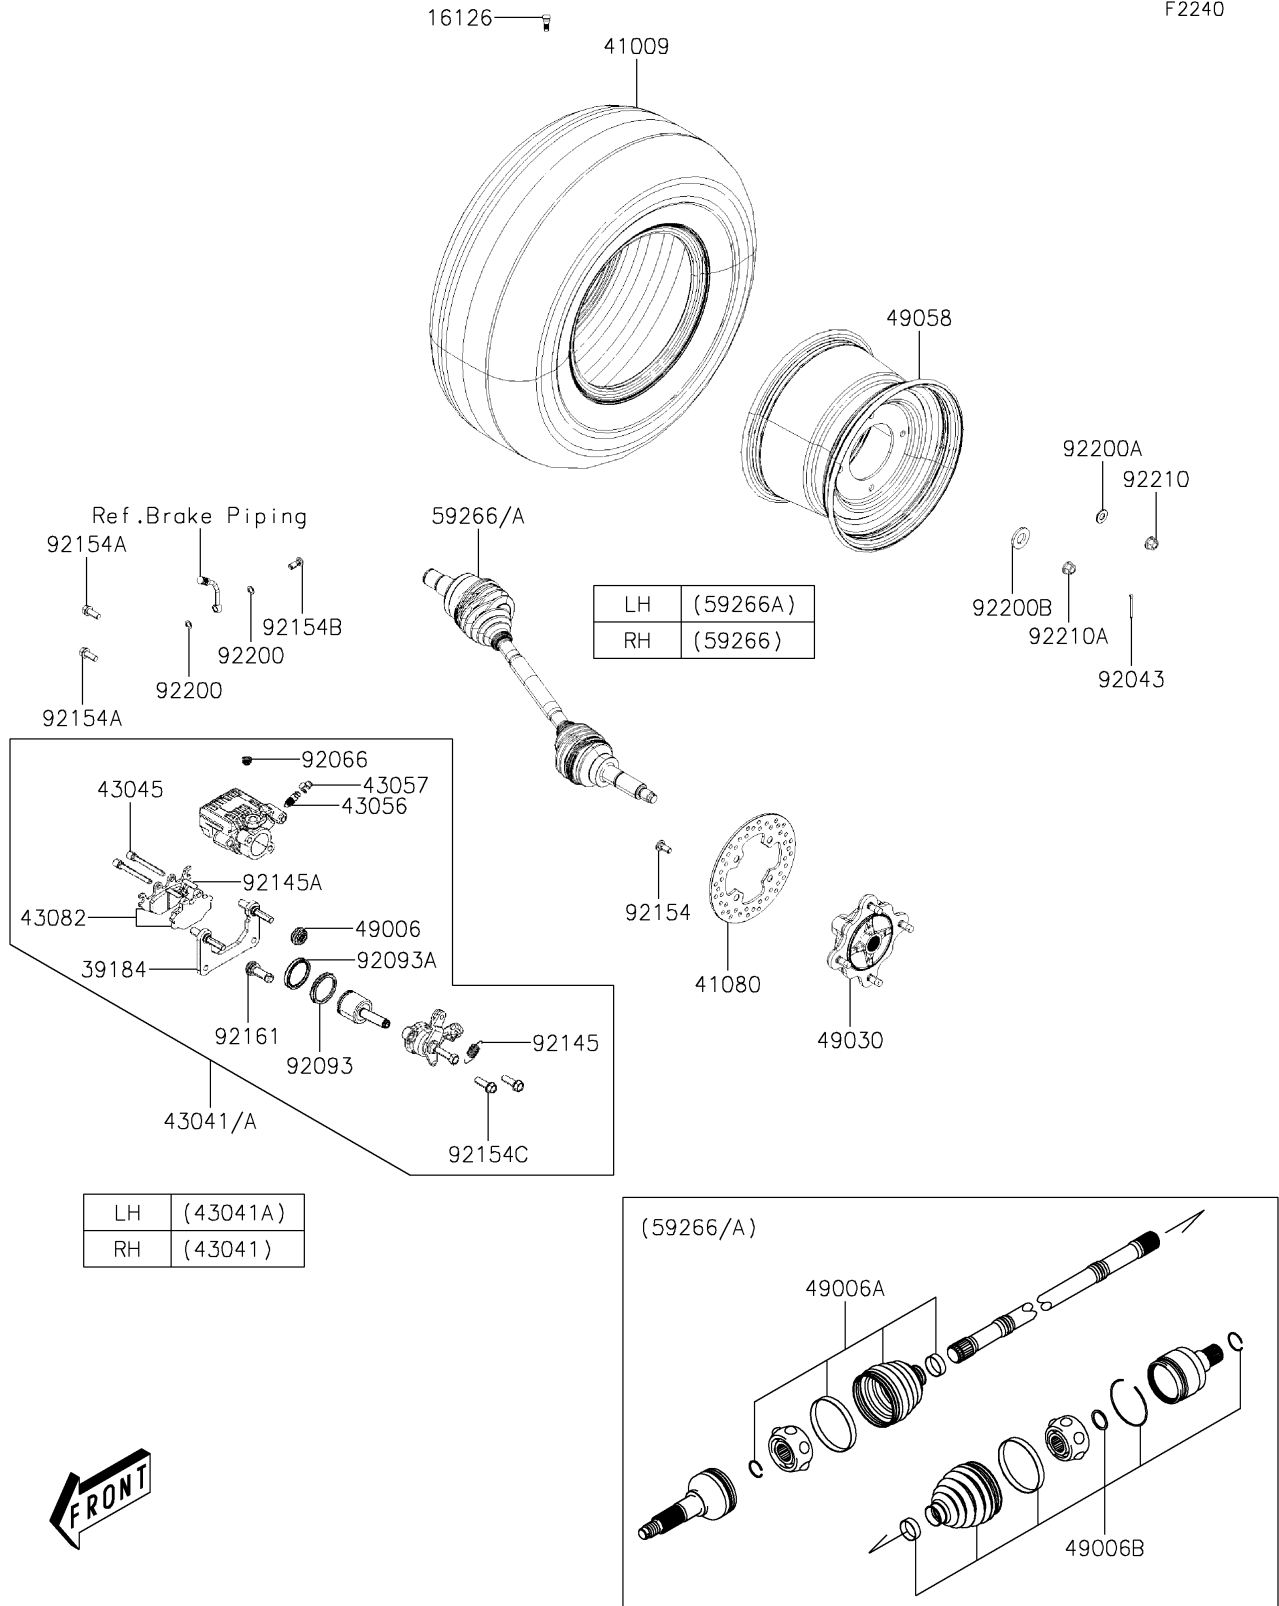

# 2022 MULE PRO-MX™ EPS CAMO PARTS DIAGRAM

Rear Hubs/Brakes

F2240

## 2022 MULE PRO-MX™ EPS CAMO PARTS LIST

### Rear Hubs/Brakes

ITEM NAME	PART NUMBER	QUANTITY
VALVE,RIM (Ref # 16126)	16126-Y001	2
BRACKET-ASSY (Ref # 39184)	39184-0044	2
TIRE,RR,25X10.00 R12 (Ref # 41009)	41009-Y009	2
DISC,BRAKE (Ref # 41080)	41080-Y009	2
CALIPER-ASSY,RR,RH,SILVER (Ref # 43041)	43041-Y009-934	1
CALIPER-ASSY,RR,LH,SILVER (Ref # 43041A)	43041-Y010-934	1
SHAFT-CALIPER (Ref # 43045)	43045-Y002	4
BREATHER-BRAKE (Ref # 43056)	43056-0006	2
CAP-BREATHER (Ref # 43057)	43057-Y002	2
PAD-ASSY-BRAKE,RR (Ref # 43082)	43082-Y009	2
BOOT,CALIPER (Ref # 49006)	49006-Y005	2
BOOT,RR,OUTSIDE (Ref # 49006A)	49006-Y011	2
BOOT,RR,INSIDE (Ref # 49006B)	49006-Y012	2
HUB,RR (Ref # 49030)	49030-Y004	2
WHEEL,RR,BLACK (Ref # 49058)	49058-Y005-935	2
JOINT-BALL,RR,RH (Ref # 59266)	59266-Y002	1
JOINT-BALL,RR,LH (Ref # 59266A)	59266-Y003	1
PIN,4X40 (Ref # 92043)	92043-Y043	2
PLUG (Ref # 92066)	92066-Y012	2
SEAL,PISTON (Ref # 92093)	92093-Y033	2
SEAL,PISTON (Ref # 92093A)	92093-Y034	2
SPRING,RETURN,47MM (Ref # 92145)	92145-1690	2
SPRING,PAD (Ref # 92145A)	92145-Y035	2
BOLT,10X23 (Ref # 92154)	92154-Y178	8
BOLT (Ref # 92154A)	92154-Y183	4
BOLT,OIL (Ref # 92154B)	92154-Y184	2
BOLT,FLANGE,6X40 (Ref # 92154C)	92154-Y228	4
DAMPER (Ref # 92161)	92161-Y012	2
WASHER (Ref # 92200)	92200-Y015	4

### Rear Hubs/Brakes

ITEM NAME	PART NUMBER	QUANTITY
WASHER,12MM (Ref # 92200A)	92200-Y089	8
WASHER,40X20.5X4.5 (Ref # 92200B)	92200-Y090	2
NUT (Ref # 92210)	92210-Y088	8
NUT,FLANGE,20MM (Ref # 92210A)	92210-Y099	2