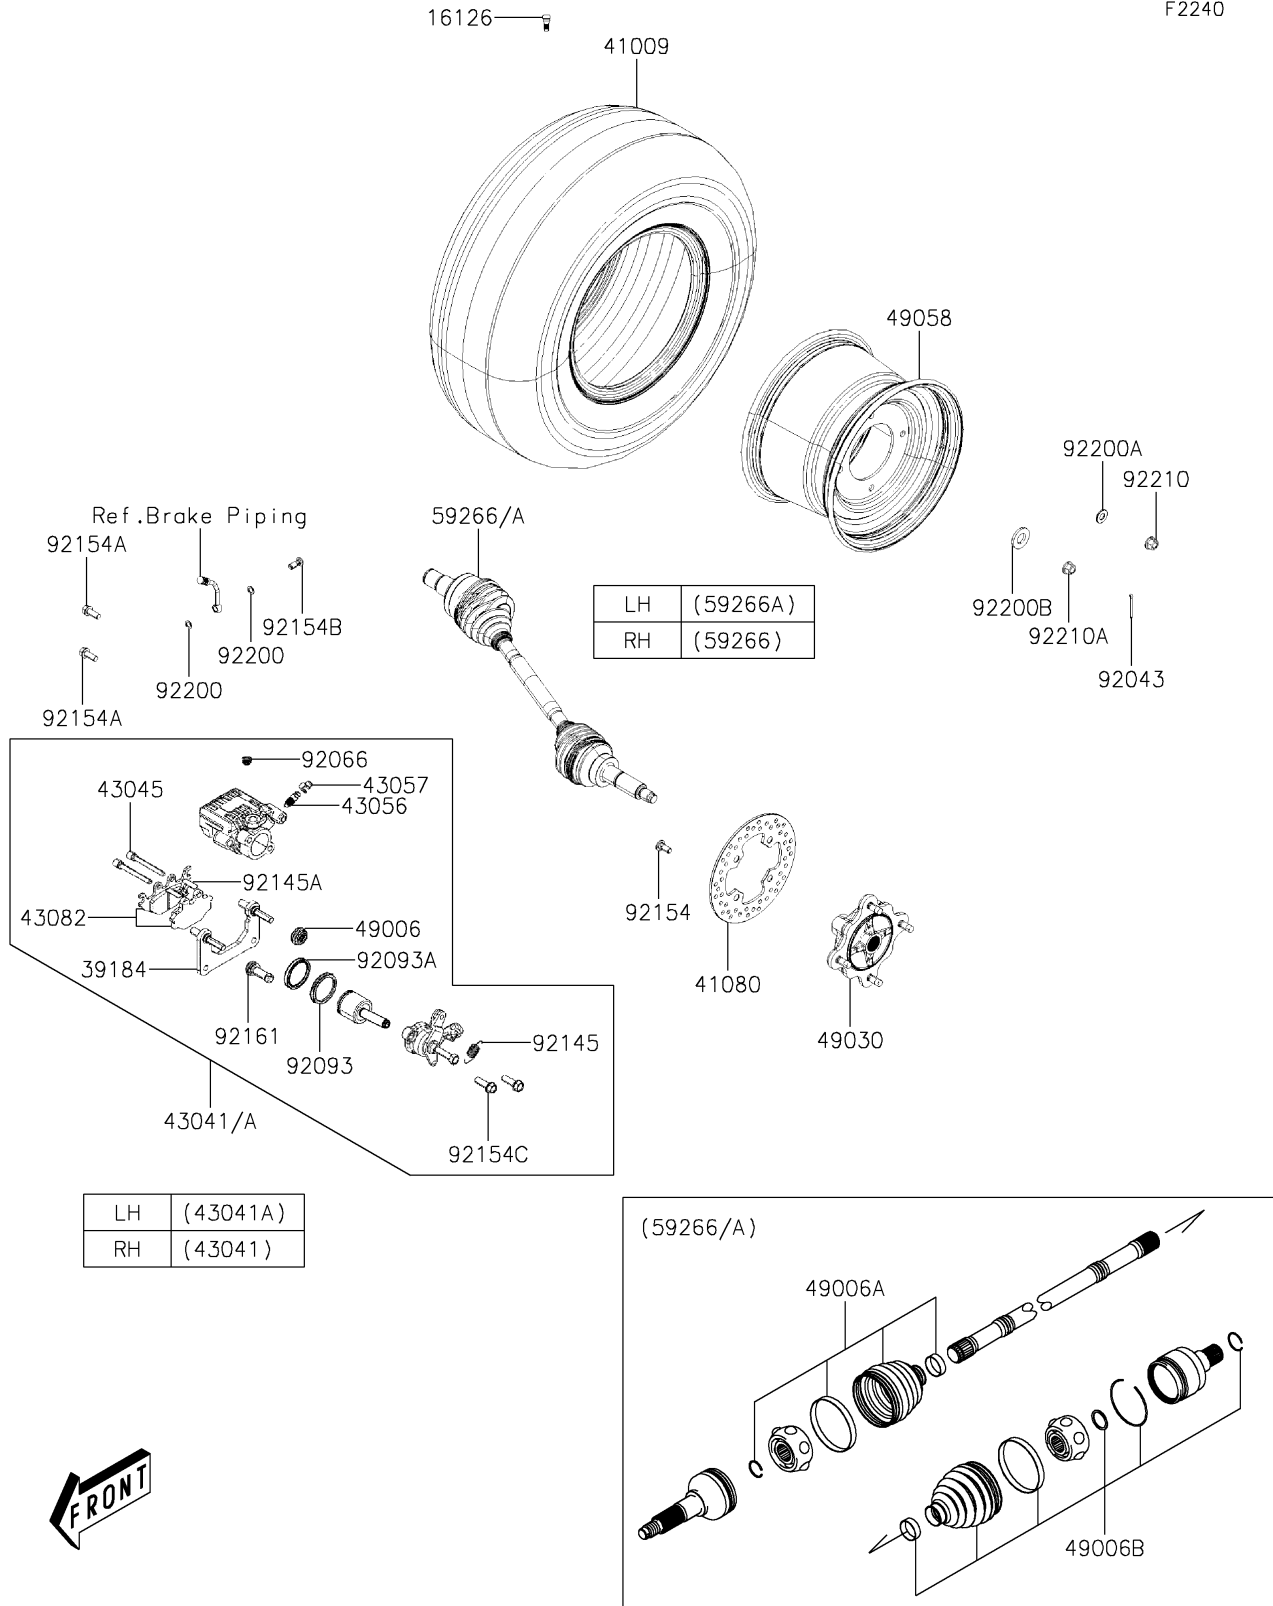

# 2024 MULE PRO-MX™ EPS CAMO PARTS DIAGRAM

Rear Hubs/Brakes

F2240

## 2024 MULE PRO-MX™ EPS CAMO PARTS LIST

### Rear Hubs/Brakes

ITEM NAME	PART NUMBER	QUANTITY
VALVE,RIM (Ref # 16126)	16126-Y001	2
BRACKET-ASSY (Ref # 39184)	39184-0044	2
TIRE,RR,25X10.00 R12 (Ref # 41009)	41009-Y009	2
DISC,BRAKE (Ref # 41080)	41080-Y009	2
CALIPER-ASSY,RR,RH,SILVER (Ref # 43041)	43041-Y009-934	1
CALIPER-ASSY,RR,LH,SILVER (Ref # 43041A)	43041-Y010-934	1
SHAFT-CALIPER (Ref # 43045)	43045-Y002	4
BREATHER-BRAKE (Ref # 43056)	43056-0006	2
CAP-BREATHER (Ref # 43057)	43057-Y002	2
PAD-ASSY-BRAKE,RR (Ref # 43082)	43082-Y009	2
BOOT,CALIPER (Ref # 49006)	49006-Y005	2
BOOT,RR,OUTSIDE (Ref # 49006A)	49006-Y011	2
BOOT,RR,INSIDE (Ref # 49006B)	49006-Y012	2
HUB,RR (Ref # 49030)	49030-Y004	2
WHEEL,RR,BLACK (Ref # 49058)	49058-Y005-935	2
JOINT-BALL,RR,RH (Ref # 59266)	59266-Y002	1
JOINT-BALL,RR,LH (Ref # 59266A)	59266-Y003	1
PIN,4X40 (Ref # 92043)	92043-Y043	2
PLUG (Ref # 92066)	92066-Y012	2
SEAL,PISTON (Ref # 92093)	92093-Y033	2
SEAL,PISTON (Ref # 92093A)	92093-Y034	2
SPRING,RETURN,47MM (Ref # 92145)	92145-1690	2
SPRING,PAD (Ref # 92145A)	92145-Y035	2
BOLT,10X23 (Ref # 92154)	92154-Y178	8
BOLT (Ref # 92154A)	92154-Y183	4
BOLT,OIL (Ref # 92154B)	92154-Y184	2
BOLT,FLANGE,6X40 (Ref # 92154C)	92154-Y228	4
DAMPER (Ref # 92161)	92161-Y012	2
WASHER (Ref # 92200)	92200-Y015	4

### Rear Hubs/Brakes

ITEM NAME	PART NUMBER	QUANTITY
WASHER,12MM (Ref # 92200A)	92200-Y089	8
WASHER,40X20.5X4.5 (Ref # 92200B)	92200-Y090	2
NUT (Ref # 92210)	92210-Y088	8
NUT,FLANGE,20MM (Ref # 92210A)	92210-Y099	2