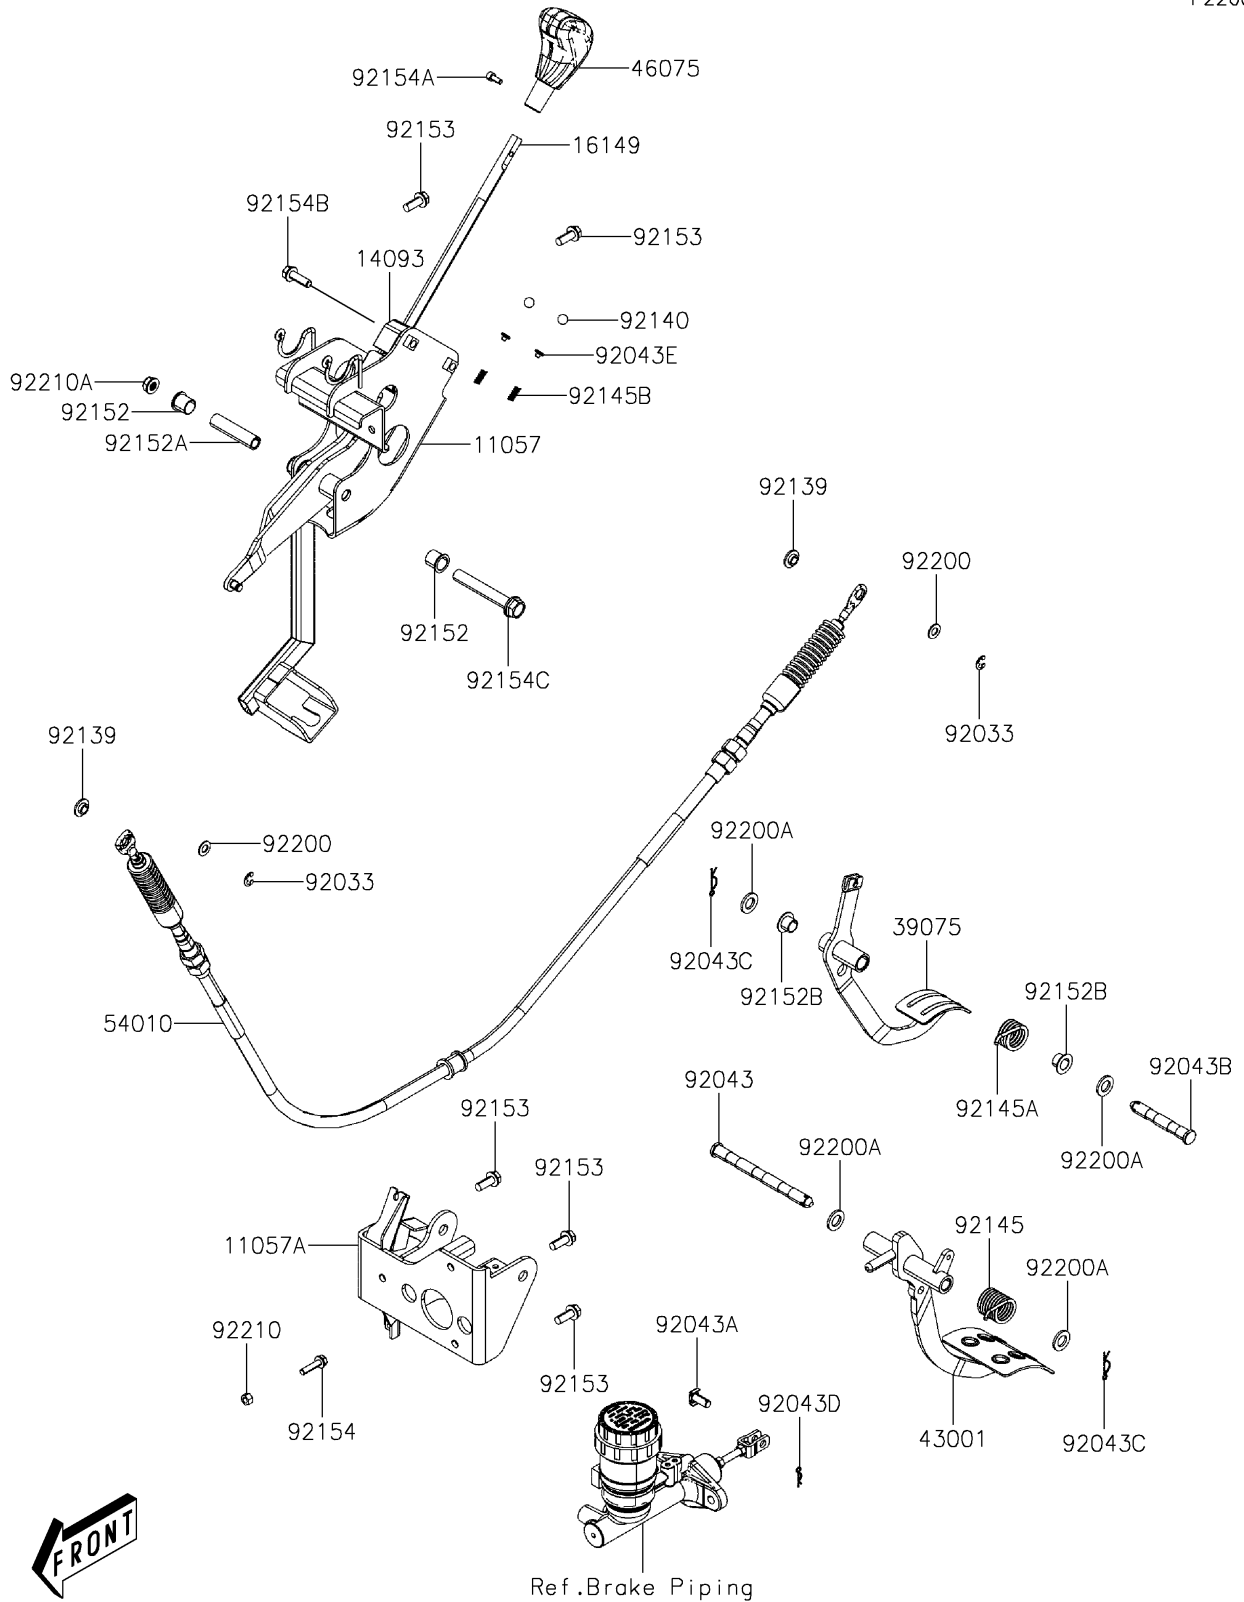

2023 Mule PRO-MX EPS Camo PARTS DIAGRAM

Brake Pedal/Throttle Lever

F2260

2023 Mule PRO-MX EPS Camo PARTS LIST

Brake Pedal/Throttle Lever

ITEM NAME	PART NUMBER	QUANTITY
BRACKET,SHIFT (Ref # 11057)	11057-Y003	1
BRACKET,BRAKE PEDAL (Ref # 11057A)	11057-Y008	1
COVER,SHIFT LEVER GUIDE (Ref # 14093)	14093-Y007	1
BAR,SHIFT (Ref # 16149)	16149-Y001	1
LEVER-THROTTLE (Ref # 39075)	39075-Y001	1
LEVER-BRAKE,PEDAL (Ref # 43001)	43001-Y002	1
GRIP (Ref # 46075)	46075-0569	1
CABLE,SHIFT (Ref # 54010)	54010-Y002	1
RING-SNAP (Ref # 92033)	92033-Y041	2
PIN (Ref # 92043)	92043-Y039	1
PIN (Ref # 92043A)	92043-Y040	1
PIN (Ref # 92043B)	92043-Y041	1
PIN,LOCK,14MM (Ref # 92043C)	92043-Y044	2
PIN,LOCK,8MM (Ref # 92043D)	92043-Y045	1
PIN (Ref # 92043E)	92043-Y047	2
BUSHING,SHIFT (Ref # 92139)	92139-Y013	2
BALL,STEEL 12 (Ref # 92140)	92140-Y001	2
SPRING,BRAKE PEDAL RETURN (Ref # 92145)	92145-Y064	1
SPRING,THROTTLE PEDAL RETURN (Ref # 92145A)	92145-Y065	1
SPRING,SHIFT (Ref # 92145B)	92145-Y073	2
COLLAR,SHIFT PIVOT (Ref # 92152)	92152-Y062	2
COLLAR,SHIFT PIVOT (Ref # 92152A)	92152-Y063	1
COLLAR (Ref # 92152B)	92152-Y065	2
BOLT,FLANGE,8X20 (Ref # 92153)	92153-Y033	5
BOLT,FLANGE,6X25 (Ref # 92154)	92154-Y130	1
BOLT,SOCKET,5X12 (Ref # 92154A)	92154-Y176	1
BOLT,FLANGE,8X25 (Ref # 92154B)	92154-Y195	2
BOLT,FLANGE,12X80 (Ref # 92154C)	92154-Y200	1
WASHER,8MM (Ref # 92200)	92200-Y044	2

2023 Mule PRO-MX EPS Camo PARTS LIST

Brake Pedal/Throttle Lever

ITEM NAME	PART NUMBER	QUANTITY
WASHER,12MM (Ref # 92200A)	92200-Y091	4
NUT,HEX,6MM (Ref # 92210)	92210-Y074	1
NUT,FLANGE,12MM (Ref # 92210A)	92210-Y090	1