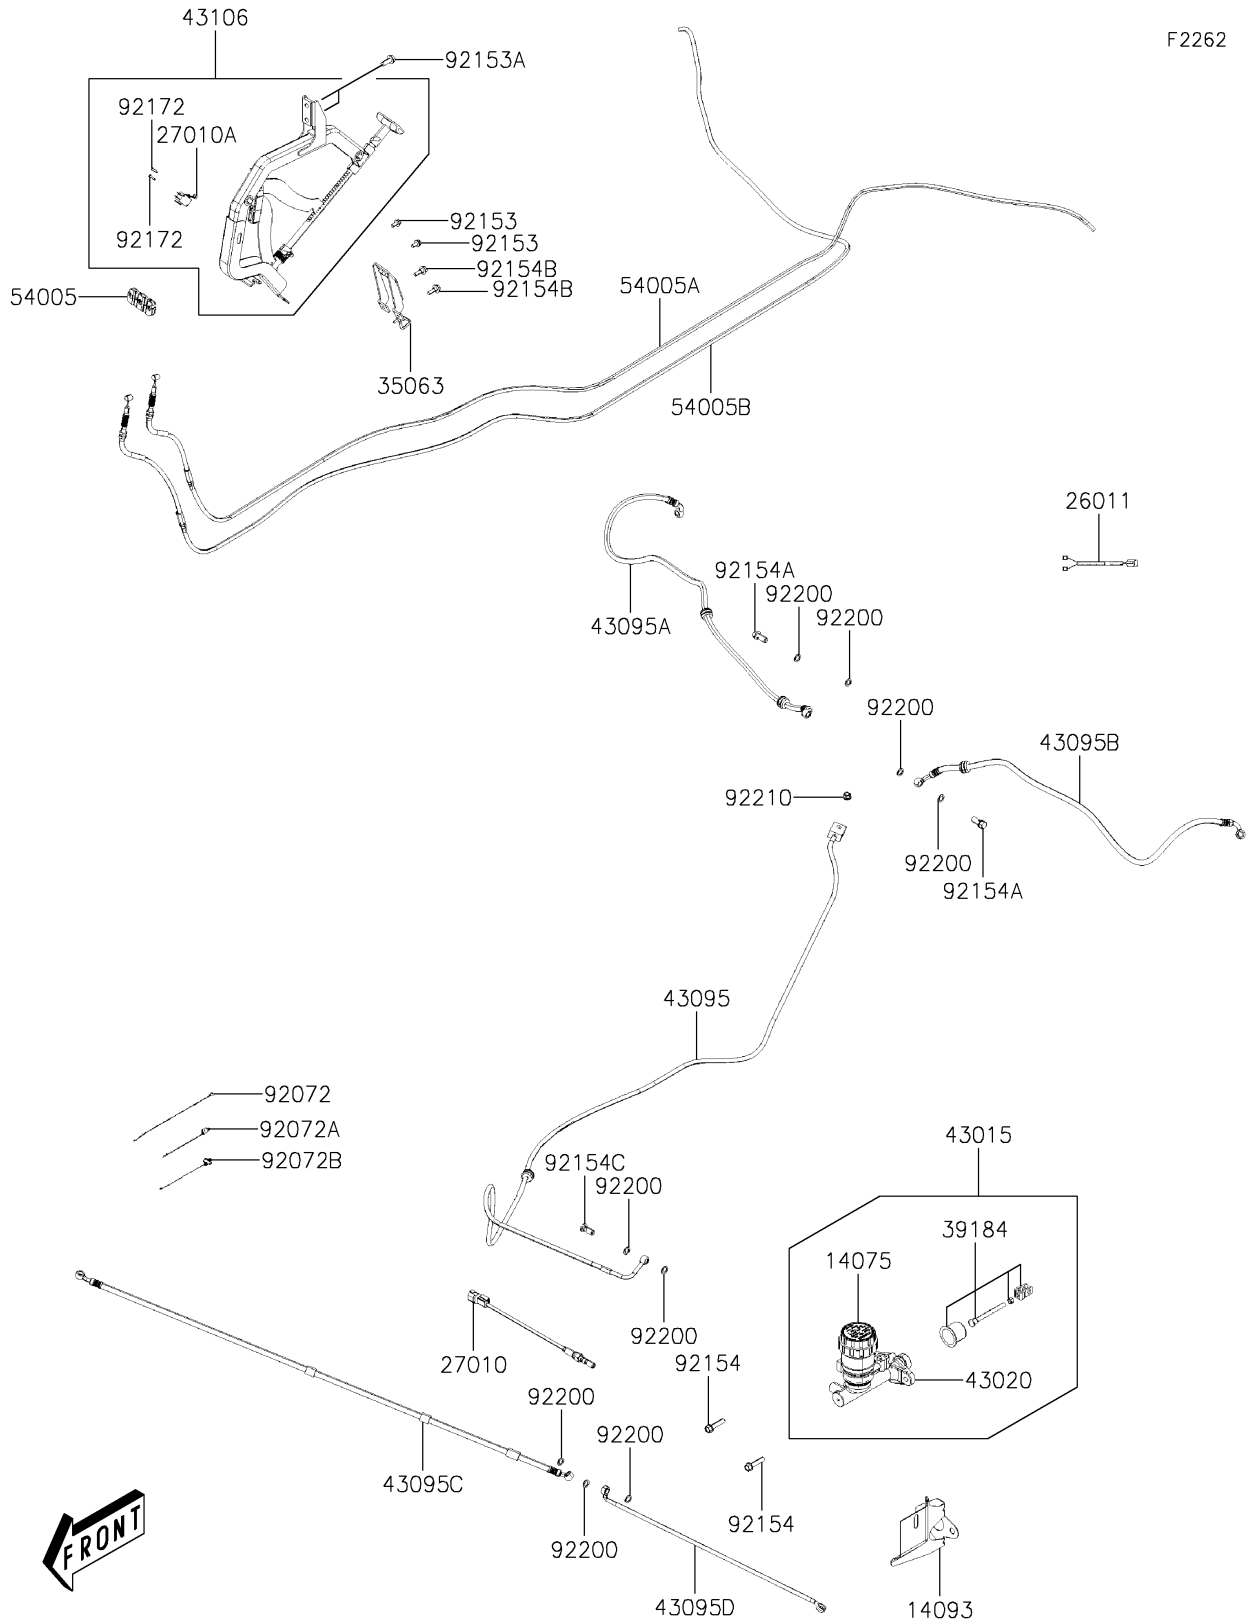

# 2022 Mule PRO-MX EPS Camo PARTS DIAGRAM

## Brake Piping

F2262

# 2022 Mule PRO-MX EPS Camo PARTS LIST

Brake Piping

ITEM NAME	PART NUMBER	QUANTITY
-----------	-------------	----------