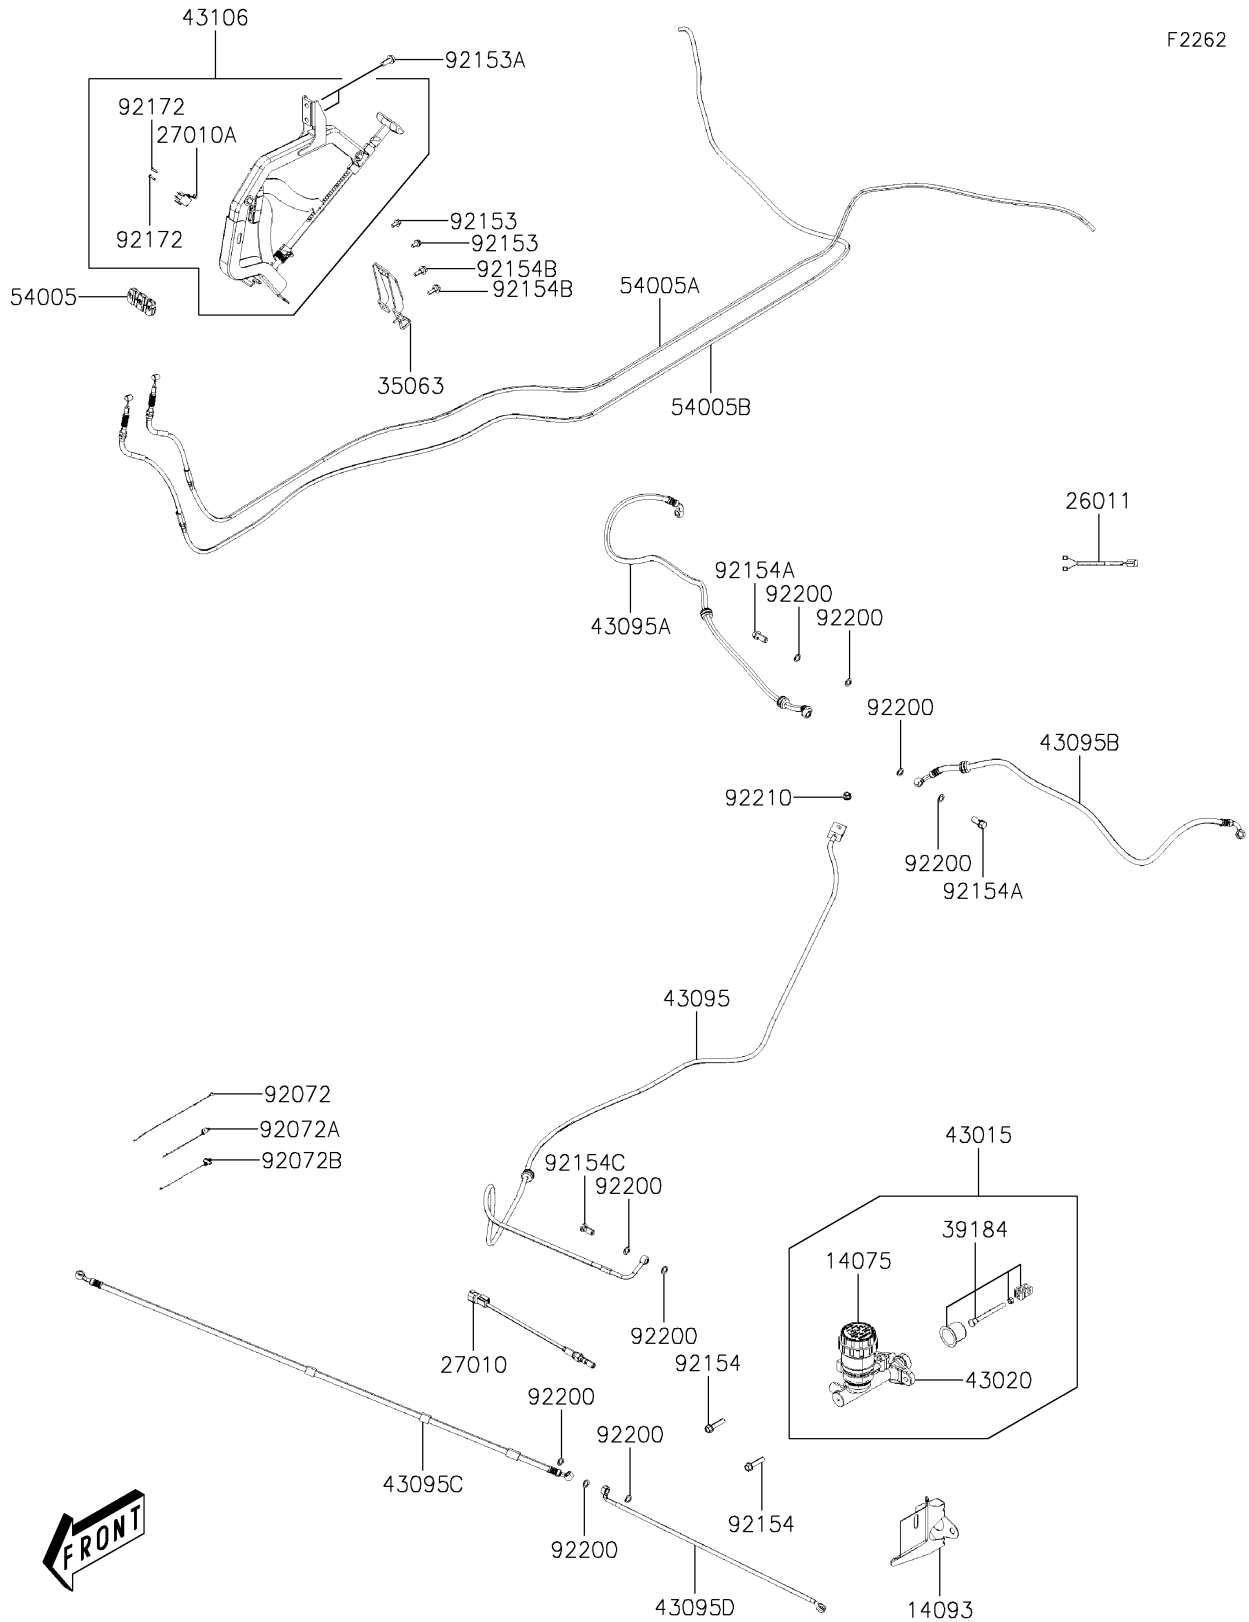

# 2023 MULE PRO-MX™ EPS CAMO PARTS DIAGRAM

## Brake Piping

F2262

### Brake Piping

ITEM NAME	PART NUMBER	QUANTITY
CAP-ASSY (Ref # 14075)	14075-Y007	1
COVER,MASTER CYLINDER (Ref # 14093)	14093-Y008	1
WIRE-LEAD,PARKING SW (Ref # 26011)	26011-Y014	1
SWITCH,BRAKE PRESSURE (Ref # 27010)	27010-Y016	1
SWITCH (Ref # 27010A)	27010-Y017	1
STAY,PARKING BRAKE ASSY (Ref # 35063)	35063-Y042	1
BRACKET-ASSY (Ref # 39184)	39184-Y001	1
CYLINDER-ASSY-MASTER (Ref # 43015)	43015-Y007	1
PISTON-COMP-BRAKE (Ref # 43020)	43020-Y004	1
HOSE-BRAKE,RR (Ref # 43095)	43095-Y019	1
HOSE-BRAKE,RR,RH (Ref # 43095A)	43095-Y020	1
HOSE-BRAKE,RR,LH (Ref # 43095B)	43095-Y021	1
HOSE-BRAKE,FR,RH (Ref # 43095C)	43095-Y022	1
HOSE-BRAKE,FR,LH (Ref # 43095D)	43095-Y023	1
LEVER-ASSY-PARKING BRAKE (Ref # 43106)	43106-Y001	1
CABLE-BRAKE,PARKING (Ref # 54005)	54005-Y003	1
CABLE-BRAKE,PARKING,RH (Ref # 54005A)	54005-Y004	1
CABLE-BRAKE,PARKING,LH (Ref # 54005B)	54005-Y005	1
BAND (Ref # 92072)	92072-Y011	2
BAND (Ref # 92072A)	92072-Y020	2
BAND (Ref # 92072B)	92072-Y021	2
BOLT,FLANGE,6X12 (Ref # 92153)	92153-Y023	2
BOLT,FLANGE,8X20 (Ref # 92153A)	92153-Y033	2
BOLT,FLANGE,8X35 (Ref # 92154)	92154-Y021	2
BOLT,10X22 (Ref # 92154A)	92154-Y114	2
BOLT,6X20 (Ref # 92154B)	92154-Y179	2
BOLT,OIL (Ref # 92154C)	92154-Y184	1
SCREW (Ref # 92172)	92172-Y082	2
WASHER (Ref # 92200)	92200-Y015	9

### Brake Piping

ITEM NAME	PART NUMBER	QUANTITY
NUT,8MM (Ref # 92210)	92210-Y076	1