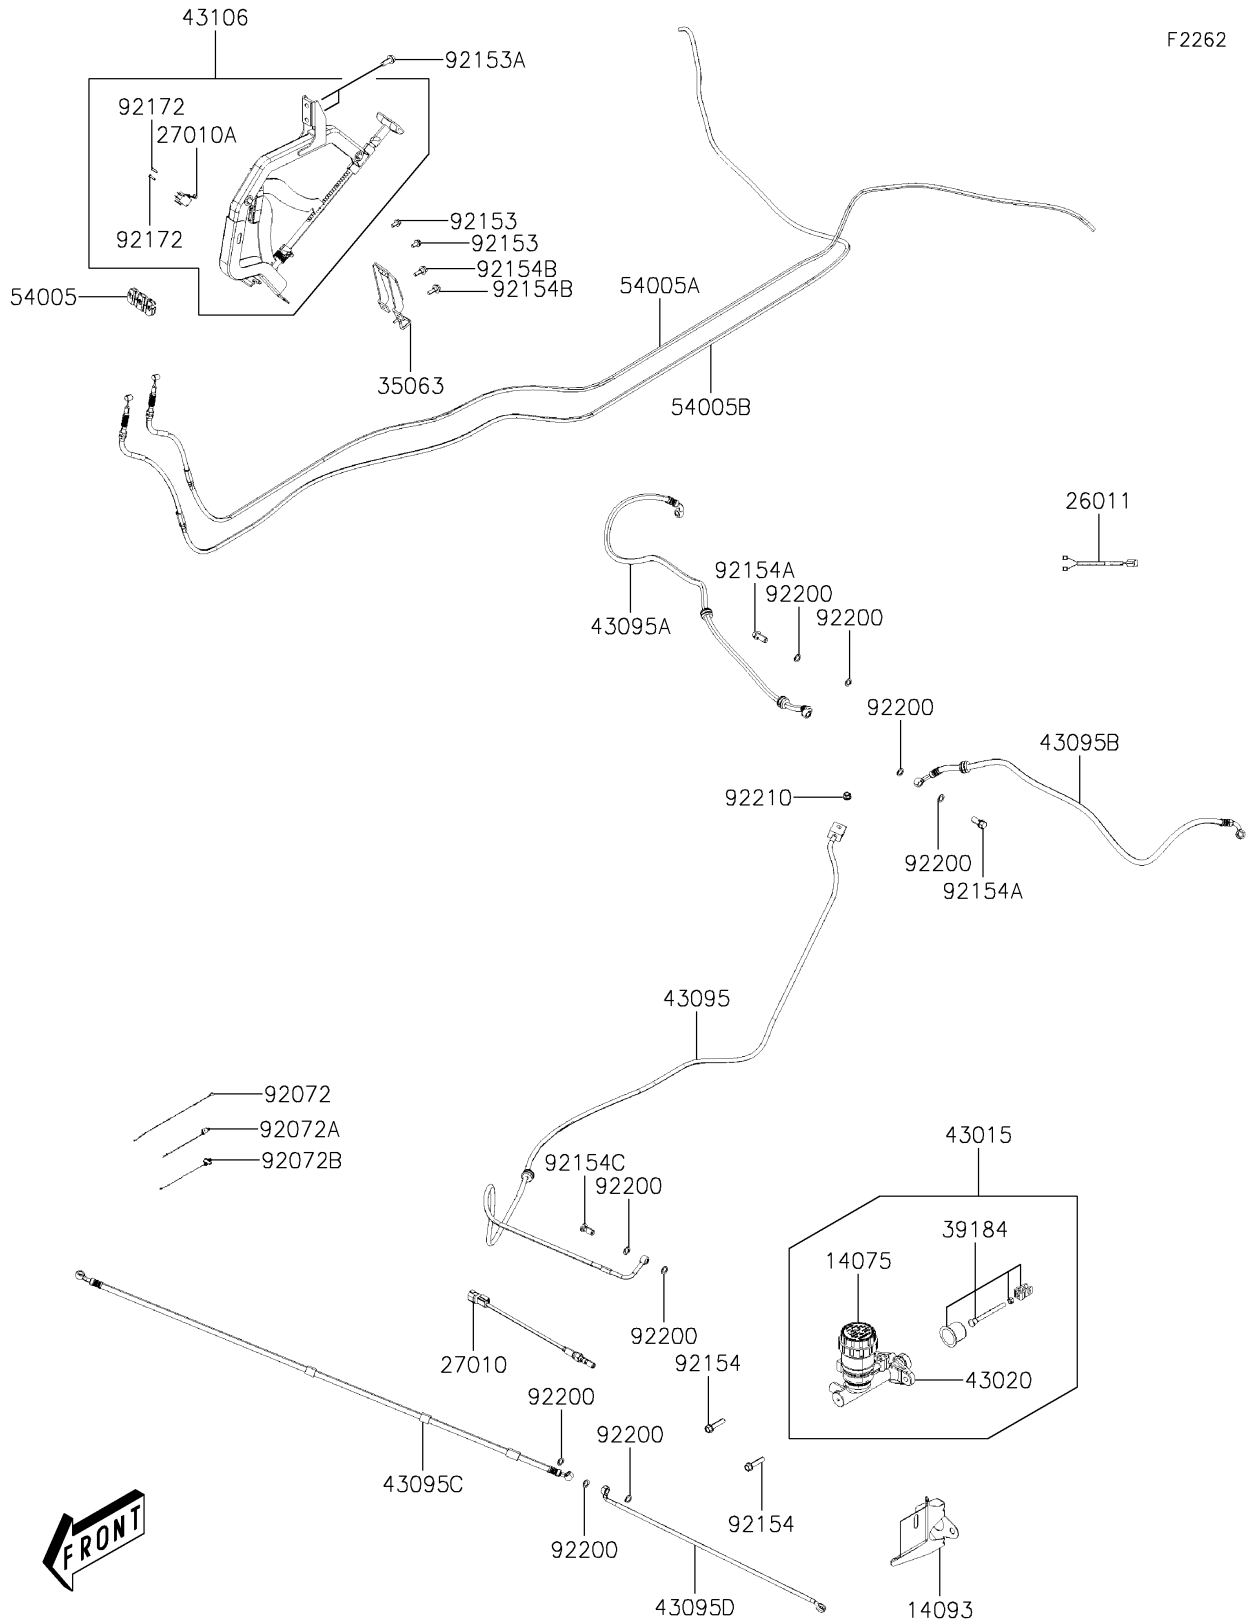

2024 MULE PRO-MX™ EPS CAMO PARTS DIAGRAM

Brake Piping

F2262

2024 MULE PRO-MX™ EPS CAMO PARTS LIST

Brake Piping

ITEM NAME	PART NUMBER	QUANTITY
CAP-ASSY (Ref # 14075)	14075-Y007	1
COVER,MASTER CYLINDER (Ref # 14093)	14093-Y008	1
WIRE-LEAD,PARKING SW (Ref # 26011)	26011-Y014	1
SWITCH,BRAKE PRESSURE (Ref # 27010)	27010-Y016	1
SWITCH (Ref # 27010A)	27010-Y017	1
STAY,PARKING BRAKE ASSY (Ref # 35063)	35063-Y042	1
BRACKET-ASSY (Ref # 39184)	39184-Y001	1
CYLINDER-ASSY-MASTER (Ref # 43015)	43015-Y007	1
PISTON-COMP-BRAKE (Ref # 43020)	43020-Y004	1
HOSE-BRAKE,RR (Ref # 43095)	43095-Y019	1
HOSE-BRAKE,RR,RH (Ref # 43095A)	43095-Y020	1
HOSE-BRAKE,RR,LH (Ref # 43095B)	43095-Y021	1
HOSE-BRAKE,FR,RH (Ref # 43095C)	43095-Y022	1
HOSE-BRAKE,FR,LH (Ref # 43095D)	43095-Y023	1
LEVER-ASSY-PARKING BRAKE (Ref # 43106)	43106-Y001	1
CABLE-BRAKE,PARKING (Ref # 54005)	54005-Y003	1
CABLE-BRAKE,PARKING,RH (Ref # 54005A)	54005-Y004	1
CABLE-BRAKE,PARKING,LH (Ref # 54005B)	54005-Y005	1
BAND (Ref # 92072)	92072-Y011	2
BAND (Ref # 92072A)	92072-Y020	2
BAND (Ref # 92072B)	92072-Y021	2
BOLT,FLANGE,6X12 (Ref # 92153)	92153-Y023	2
BOLT,FLANGE,8X20 (Ref # 92153A)	92153-Y033	2
BOLT,FLANGE,8X35 (Ref # 92154)	92154-Y021	2
BOLT,10X22 (Ref # 92154A)	92154-Y114	2
BOLT,6X20 (Ref # 92154B)	92154-Y179	2
BOLT,OIL (Ref # 92154C)	92154-Y184	1
SCREW (Ref # 92172)	92172-Y082	2
WASHER (Ref # 92200)	92200-Y015	9

2024 MULE PRO-MX™ EPS CAMO PARTS LIST

Brake Piping

ITEM NAME	PART NUMBER	QUANTITY
NUT,8MM (Ref # 92210)	92210-Y076	1