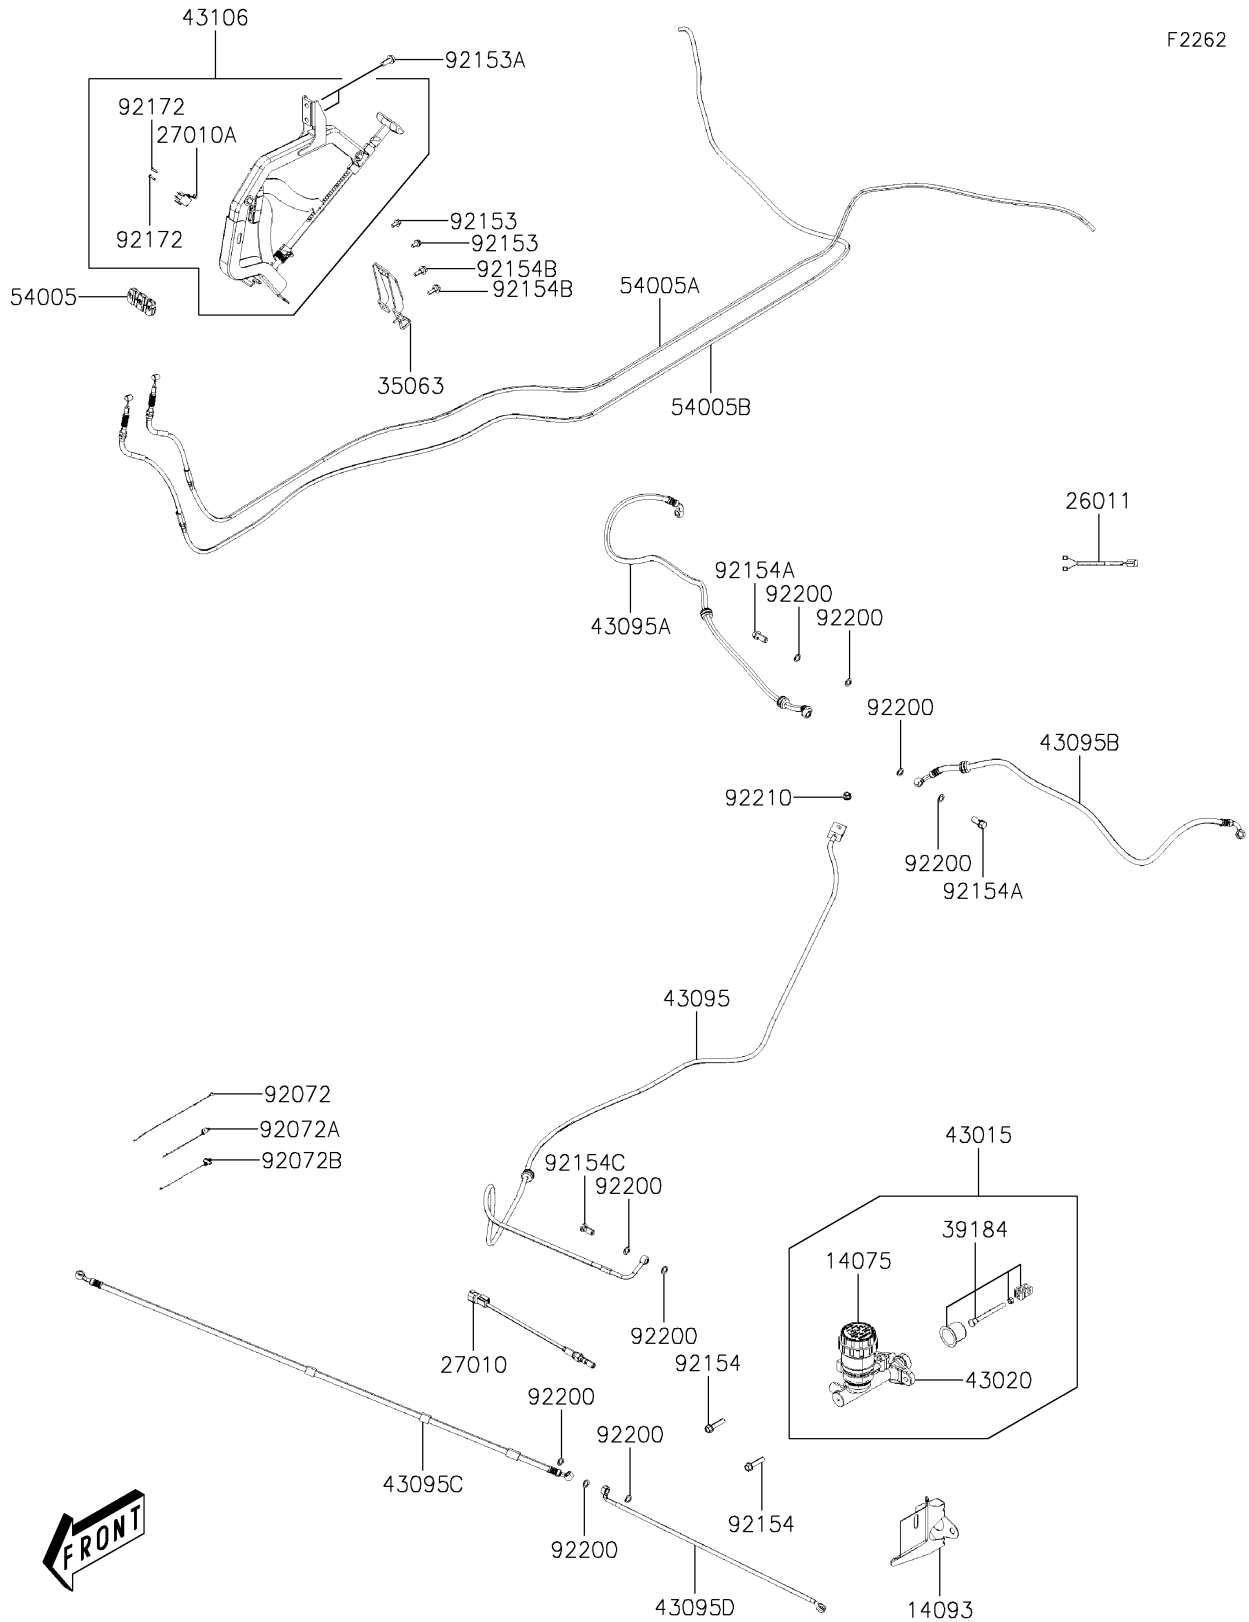

2025 Mule PRO-MX EPS Camo PARTS DIAGRAM

Brake Piping

2025 Mule PRO-MX EPS Camo PARTS LIST

Brake Piping

ITEM NAME	PART NUMBER	QUANTITY
CAP-ASSY (Ref # 14075)	14075-Y007	1
COVER,MASTER CYLINDER (Ref # 14093)	14093-Y008	1
WIRE-LEAD,PARKING SW (Ref # 26011)	26011-Y014	1
SWITCH,BRAKE PRESSURE (Ref # 27010)	27010-Y016	1
SWITCH (Ref # 27010A)	27010-Y017	1
STAY,PARKING BRAKE ASSY (Ref # 35063)	35063-Y042	1
BRACKET-ASSY (Ref # 39184)	39184-Y001	1
CYLINDER-ASSY-MASTER (Ref # 43015)	43015-Y007	1
PISTON-COMP-BRAKE (Ref # 43020)	43020-Y004	1
HOSE-BRAKE,RR (Ref # 43095)	43095-Y019	1
HOSE-BRAKE,RR,RH (Ref # 43095A)	43095-Y020	1
HOSE-BRAKE,RR,LH (Ref # 43095B)	43095-Y021	1
HOSE-BRAKE,FR,RH (Ref # 43095C)	43095-Y022	1
HOSE-BRAKE,FR,LH (Ref # 43095D)	43095-Y023	1
LEVER-ASSY-PARKING BRAKE (Ref # 43106)	43106-Y001	1
CABLE-BRAKE,PARKING (Ref # 54005)	54005-Y003	1
CABLE-BRAKE,PARKING,RH (Ref # 54005A)	54005-Y004	1
CABLE-BRAKE,PARKING,LH (Ref # 54005B)	54005-Y005	1
BAND (Ref # 92072)	92072-Y011	2
BAND (Ref # 92072A)	92072-Y020	2
BAND (Ref # 92072B)	92072-Y021	2
BOLT,FLANGE,6X12 (Ref # 92153)	92153-Y023	2
BOLT,FLANGE,8X20 (Ref # 92153A)	92153-Y033	2
BOLT,FLANGE,8X35 (Ref # 92154)	92154-Y021	2
BOLT,10X22 (Ref # 92154A)	92154-Y114	2
BOLT,6X20 (Ref # 92154B)	92154-Y179	2
BOLT,OIL (Ref # 92154C)	92154-Y184	1
SCREW (Ref # 92172)	92172-Y082	2
WASHER (Ref # 92200)	92200-Y015	9

2025 Mule PRO-MX EPS Camo PARTS LIST

Brake Piping

ITEM NAME	PART NUMBER	QUANTITY
NUT,8MM (Ref # 92210)	92210-Y076	1