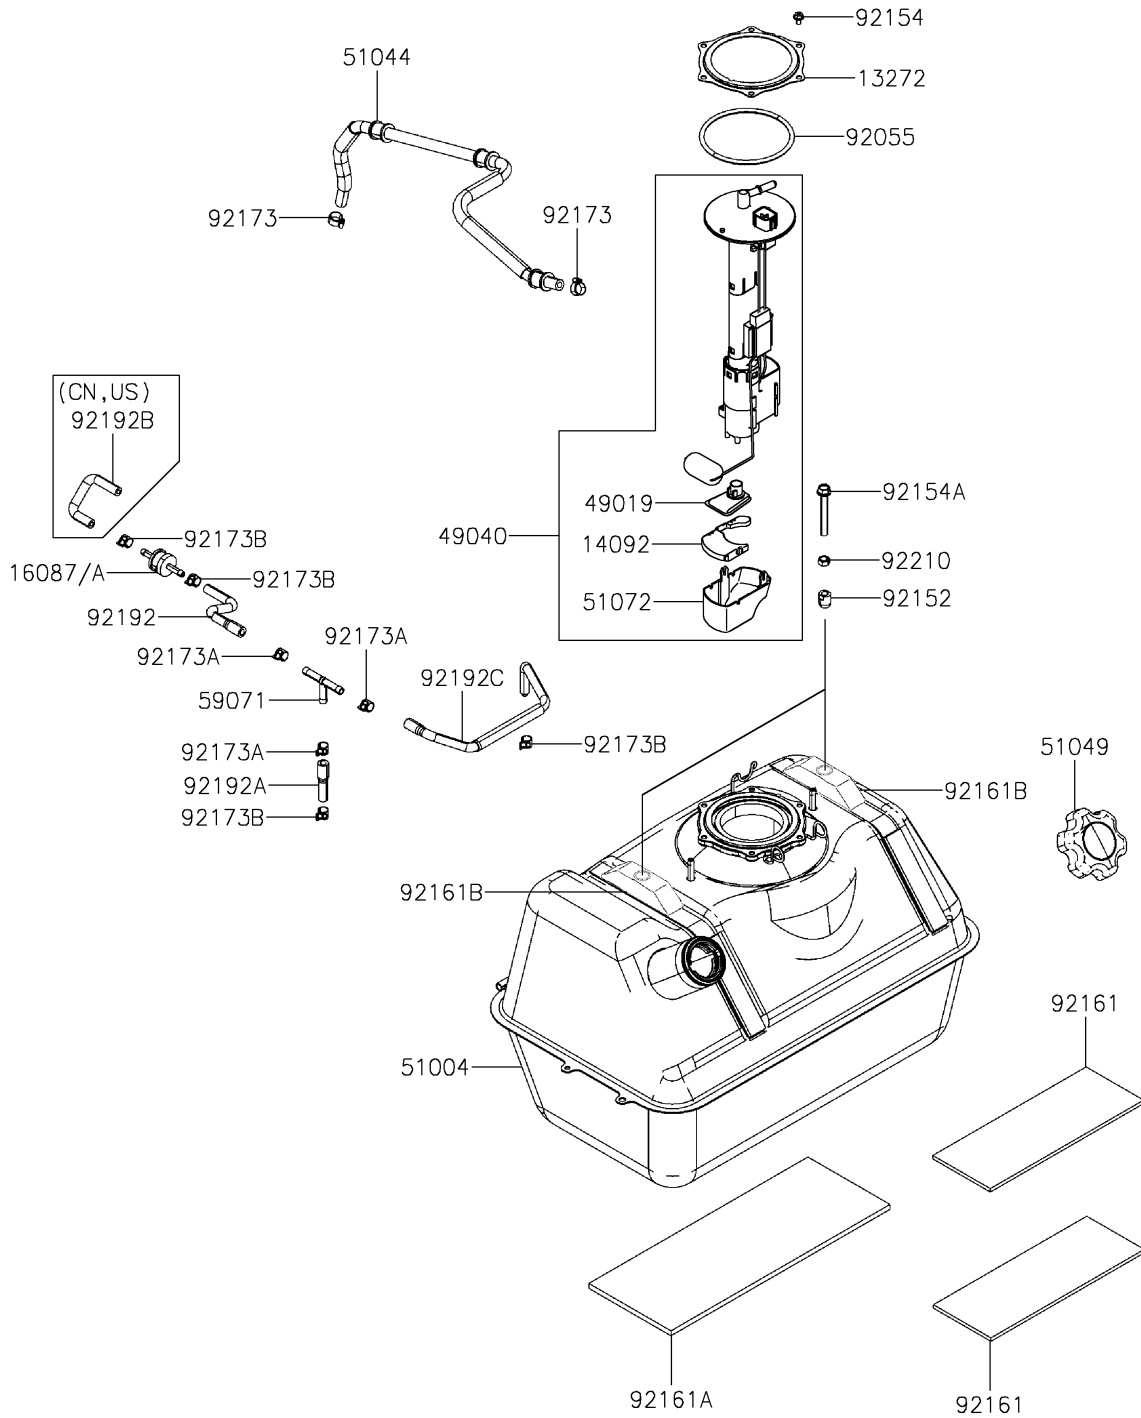

2024 MULE PRO-MX™ EPS CAMO PARTS DIAGRAM

Fuel Tank

F2410

2024 MULE PRO-MX™ EPS CAMO PARTS LIST

Fuel Tank

ITEM NAME	PART NUMBER	QUANTITY
PLATE,FUEL PUMP (Ref # 13272)	13272-Y030	1
COVER (Ref # 14092)	14092-1044	1
VALVE-CHECK (Ref # 16087)	16087-0008	1
VALVE-CHECK (Ref # 16087A)	16087-0009	1
FILTER-FUEL (Ref # 49019)	49019-0013	1
PUMP-FUEL (Ref # 49040)	49040-0832	1
TANK-FUEL (Ref # 51004)	51004-Y001	1
TUBE-ASSY,FUEL TANK (Ref # 51044)	51044-0896	1
CAP-TANK (Ref # 51049)	51049-Y005	1
CHAMBER-FUEL (Ref # 51072)	51072-0003	1
JOINT,3 WAY (Ref # 59071)	59071-Y008	1
RING-O,FUEL PUMP (Ref # 92055)	92055-Y057	1
COLLAR (Ref # 92152)	92152-Y057	2
BOLT,5X10 (Ref # 92154)	92154-Y119	6
BOLT,FLANGE,8X60 (Ref # 92154A)	92154-Y207	2
DAMPER,FUEL TANK (Ref # 92161)	92161-Y040	2
DAMPER,FUEL TANK (Ref # 92161A)	92161-Y041	1
DAMPER (Ref # 92161B)	92161-Y042	2
CLAMP,12.5MM (Ref # 92173)	92173-Y043	2
CLAMP (Ref # 92173A)	92173-Y051	3
CLAMP (Ref # 92173B)	92173-Y081	4
TUBE (Ref # 92192)	92192-Y060	1
TUBE (Ref # 92192A)	92192-Y061	1
TUBE (Ref # 92192B)	92192-Y062	1
TUBE (Ref # 92192C)	92192-Y073	1
NUT,HEX,8MM (Ref # 92210)	92210-Y079	2