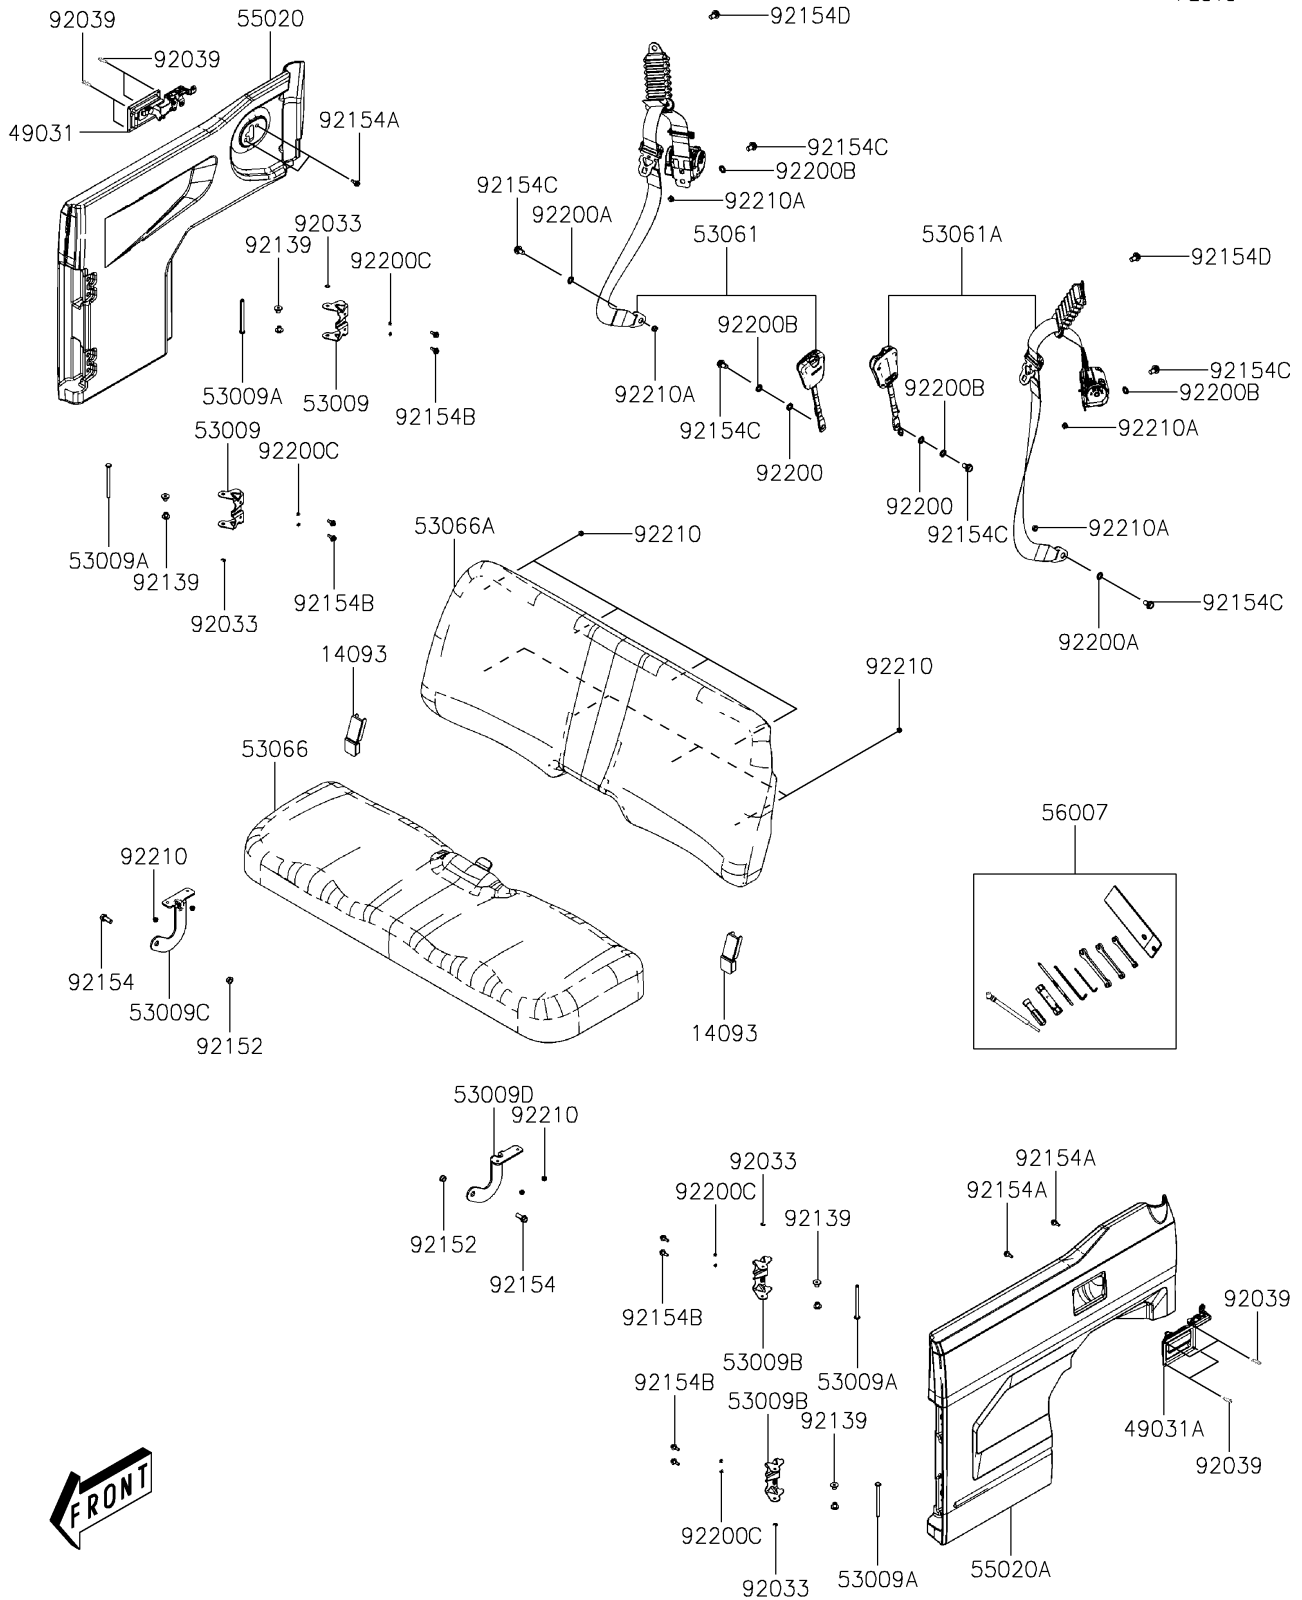

2024 MULE PRO-MX™ EPS CAMO PARTS DIAGRAM

Seat

F2510

2024 MULE PRO-MX™ EPS CAMO PARTS LIST

Seat

ITEM NAME	PART NUMBER	QUANTITY
COVER,SEAT (Ref # 14093)	14093-Y028	2
LATCH,RH (Ref # 49031)	49031-Y001	1
LATCH,LH (Ref # 49031A)	49031-Y002	1
HINGE,RH (Ref # 53009)	53009-Y002	2
HINGE (Ref # 53009A)	53009-Y003	4
HINGE,LH (Ref # 53009B)	53009-Y004	2
HINGE,SEAT,RH (Ref # 53009C)	53009-Y005	1
HINGE,SEAT,LH (Ref # 53009D)	53009-Y006	1
BELT-SEAT,RH (Ref # 53061)	53061-Y004	1
BELT-SEAT,LH (Ref # 53061A)	53061-Y005	1
SEAT-ASSY,BOTTOM (Ref # 53066)	53066-Y006	1
SEAT-ASSY,BACK (Ref # 53066A)	53066-Y008	1
GUARD,RH,S.BLACK (Ref # 55020)	55020-Y020-933	1
GUARD,LH,S.BLACK (Ref # 55020A)	55020-Y021-933	1
TOOL-KIT (Ref # 56007)	56007-Y005	1
RING-SNAP (Ref # 92033)	92033-Y040	4
RIVET,4.8X12.8 (Ref # 92039)	92039-Y005	8
BUSHING (Ref # 92139)	92139-Y014	8
COLLAR (Ref # 92152)	92152-Y066	2
BOLT,FLANGE,10X25 (Ref # 92154)	92154-Y139	2
BOLT,FLANGE,6X14 (Ref # 92154A)	92154-Y153	4
BOLT,FLANGE,6X18 (Ref # 92154B)	92154-Y154	8
BOLT (Ref # 92154C)	92154-Y170	6
BOLT (Ref # 92154D)	92154-Y171	2
WASHER,12MM (Ref # 92200)	92200-Y003	2
WASHER,THRUST,12X30X1 (Ref # 92200A)	92200-Y075	2
WASHER,12MM (Ref # 92200B)	92200-Y096	4
WASHER,DOOR (Ref # 92200C)	92200-Y105	8
NUT,6MM (Ref # 92210)	92210-Y026	12

2024 MULE PRO-MX™ EPS CAMO PARTS LIST

Seat

ITEM NAME	PART NUMBER	QUANTITY
NUT (Ref # 92210A)	92210-Y081	4