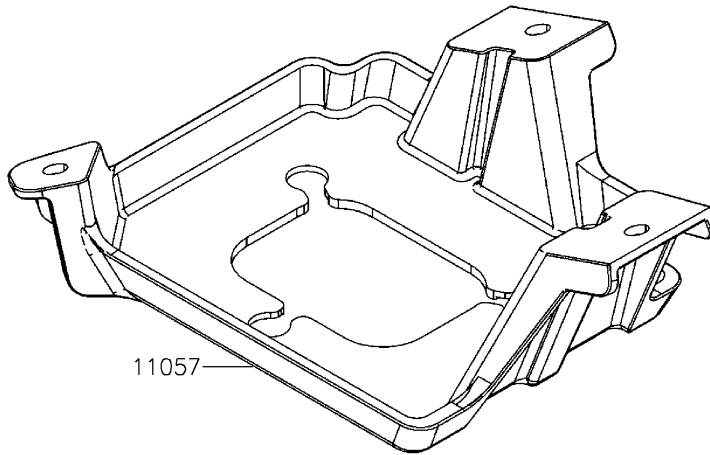

2022 Mule PRO-MX EPS Camo PARTS DIAGRAM

Meter(s)

F2530

2022 Mule PRO-MX EPS Camo PARTS LIST

Meter(s)

ITEM NAME	PART NUMBER	QUANTITY
BRACKET,METER (Ref # 11057)	11057-Y005	1
METER-ASSY (Ref # 25031)	25031-Y010	1
DAMPER (Ref # 92161)	92161-Y044	3
SCREW,TAPPING,5X16 (Ref # 92172)	92172-Y020	3
WASHER,6X16X1 (Ref # 92200)	92200-Y094	3
NUT,FLANGE,5MM (Ref # 92210)	92210-Y033	3