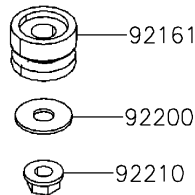

2022 Mule PRO-MX EPS Camo PARTS DIAGRAM

Meter(s)

F2530

2022 Mule PRO-MX EPS Camo PARTS LIST

Meter(s)

ITEM NAME	PART NUMBER	QUANTITY
BRACKET,METER (Ref # 11057)	11057-Y005	1
METER-ASSY (Ref # 25031)	25031-Y010	1
DAMPER (Ref # 92161)	92161-Y044	3
SCREW,TAPPING,5X16 (Ref # 92172)	92172-Y020	3
WASHER,6X16X1 (Ref # 92200)	92200-Y094	3
NUT,FLANGE,5MM (Ref # 92210)	92210-Y033	3