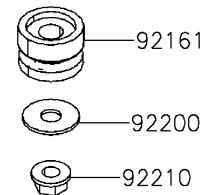

2022 Mule PRO-MX EPS Camo PARTS DIAGRAM

Meter(s)

F2530

2022 Mule PRO-MX EPS Camo PARTS LIST

Meter(s)

ITEM NAME	PART NUMBER	QUANTITY
BRACKET,METER (Ref # 11057)	11057-Y005	1
METER-ASSY (Ref # 25031)	25031-Y010	1
DAMPER (Ref # 92161)	92161-Y044	3
SCREW,TAPPING,5X16 (Ref # 92172)	92172-Y020	3
WASHER,6X16X1 (Ref # 92200)	92200-Y094	3
NUT,FLANGE,5MM (Ref # 92210)	92210-Y033	3