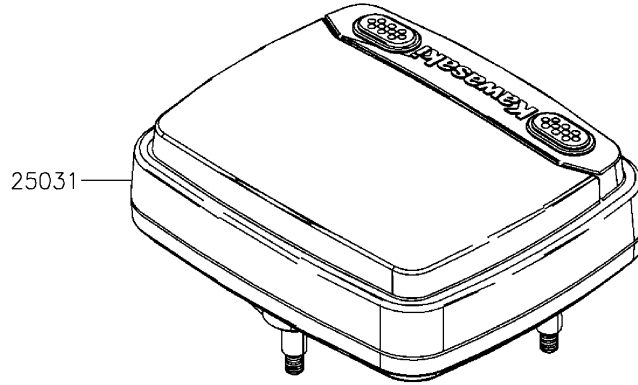

2022 Mule PRO-MX EPS Camo PARTS DIAGRAM

Meter(s)

F2530

2022 Mule PRO-MX EPS Camo PARTS LIST

Meter(s)

ITEM NAME	PART NUMBER	QUANTITY
BRACKET,METER (Ref # 11057)	11057-Y005	1
METER-ASSY (Ref # 25031)	25031-Y010	1
DAMPER (Ref # 92161)	92161-Y044	3
SCREW,TAPPING,5X16 (Ref # 92172)	92172-Y020	3
WASHER,6X16X1 (Ref # 92200)	92200-Y094	3
NUT,FLANGE,5MM (Ref # 92210)	92210-Y033	3