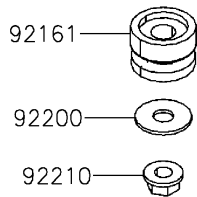

2022 Mule PRO-MX EPS Camo PARTS DIAGRAM

Meter(s)

F2530

2022 Mule PRO-MX EPS Camo PARTS LIST

Meter(s)

ITEM NAME	PART NUMBER	QUANTITY
BRACKET,METER (Ref # 11057)	11057-Y005	1
METER-ASSY (Ref # 25031)	25031-Y010	1
DAMPER (Ref # 92161)	92161-Y044	3
SCREW,TAPPING,5X16 (Ref # 92172)	92172-Y020	3
WASHER,6X16X1 (Ref # 92200)	92200-Y094	3
NUT,FLANGE,5MM (Ref # 92210)	92210-Y033	3