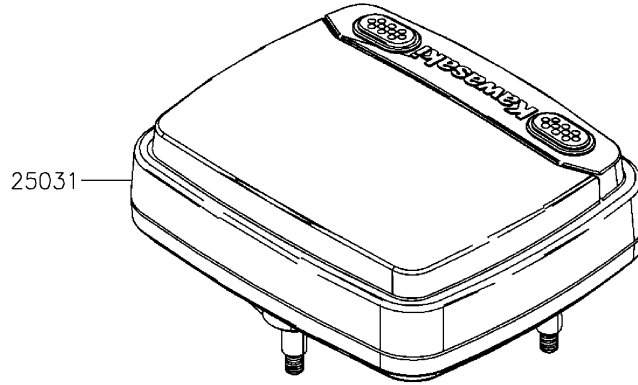

2024 MULE PRO-MX™ EPS CAMO PARTS DIAGRAM

Meter(s)

F2530

2024 MULE PRO-MX™ EPS CAMO PARTS LIST

Meter(s)

ITEM NAME	PART NUMBER	QUANTITY
BRACKET,METER (Ref # 11057)	11057-Y005	1
METER-ASSY (Ref # 25031)	25031-Y010	1
DAMPER (Ref # 92161)	92161-Y044	3
SCREW,TAPPING,5X16 (Ref # 92172)	92172-Y020	3
WASHER,6X16X1 (Ref # 92200)	92200-Y094	3
NUT,FLANGE,5MM (Ref # 92210)	92210-Y033	3