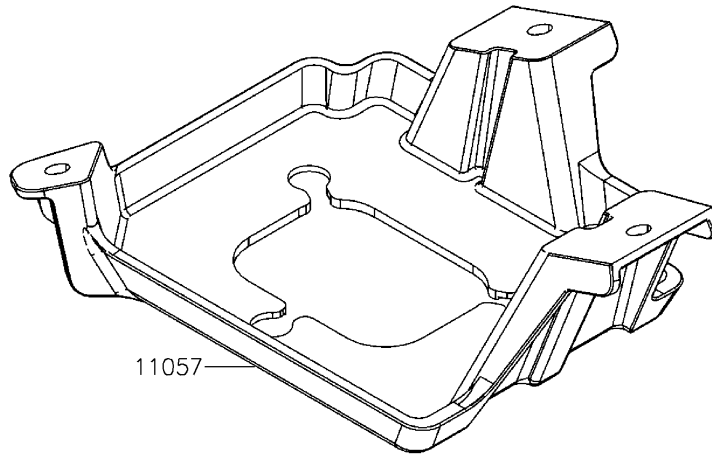

2024 MULE PRO-MX™ EPS CAMO PARTS DIAGRAM

Meter(s)

F2530

2024 MULE PRO-MX™ EPS CAMO PARTS LIST

Meter(s)

ITEM NAME	PART NUMBER	QUANTITY
BRACKET,METER (Ref # 11057)	11057-Y005	1
METER-ASSY (Ref # 25031)	25031-Y010	1
DAMPER (Ref # 92161)	92161-Y044	3
SCREW,TAPPING,5X16 (Ref # 92172)	92172-Y020	3
WASHER,6X16X1 (Ref # 92200)	92200-Y094	3
NUT,FLANGE,5MM (Ref # 92210)	92210-Y033	3