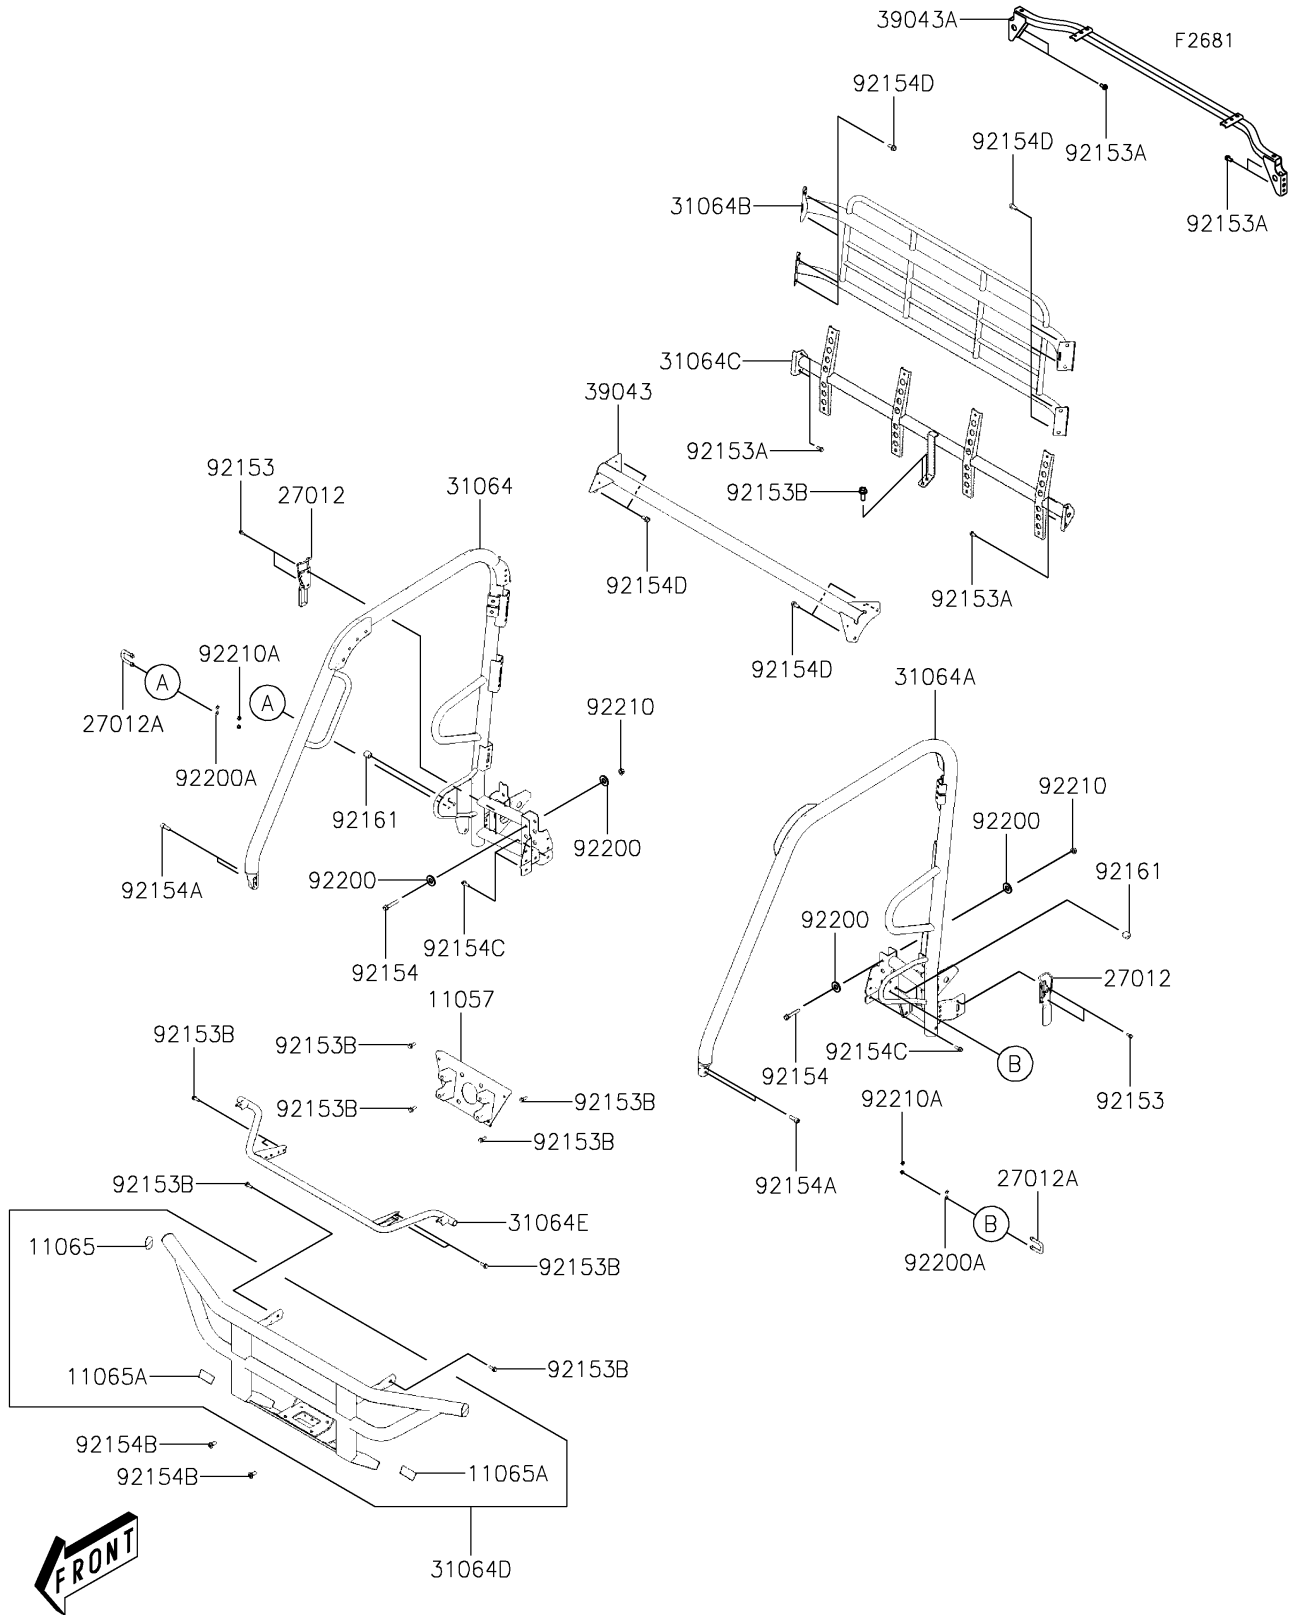

# 2022 Mule PRO-MX EPS Camo PARTS DIAGRAM

Guards/Cab Frame

## 2022 Mule PRO-MX EPS Camo PARTS LIST

### Guards/Cab Frame

ITEM NAME	PART NUMBER	QUANTITY
BRACKET,STABILIZER (Ref # 11057)	11057-Y015	1
CAP,FR BUMPER,END (Ref # 11065)	11065-Y043	2
CAP,FR BUMPER (Ref # 11065A)	11065-Y044	2
HOOK,SIDE (Ref # 27012)	27012-Y005	2
HOOK,DOOR (Ref # 27012A)	27012-Y007	2
PIPE-COMP,ROOF,RH (Ref # 31064)	31064-Y013	1
PIPE-COMP,ROOF,LH (Ref # 31064A)	31064-Y014	1
PIPE-COMP,REAR,UPP (Ref # 31064B)	31064-Y015	1
PIPE-COMP,REAR,LWR (Ref # 31064C)	31064-Y016	1
PIPE-COMP,FR BUMPER (Ref # 31064D)	31064-Y017	1
PIPE-COMP,FR COVER (Ref # 31064E)	31064-Y018	1
CROSSMEMBER-COMP,ROOF (Ref # 39043)	39043-Y002	1
CROSSMEMBER-COMP,ROOF,RR (Ref # 39043A)	39043-Y003	1
BOLT,FLANGE,6X16 (Ref # 92153)	92153-Y025	4
BOLT,FLANGE,8X16 (Ref # 92153A)	92153-Y032	8
BOLT,FLANGE,8X20 (Ref # 92153B)	92153-Y033	12
BOLT,FLANGE,10X60 (Ref # 92154)	92154-Y091	2
BOLT,SOCKET,10X28 (Ref # 92154A)	92154-Y098	4
BOLT,10X23 (Ref # 92154B)	92154-Y178	2
BOLT,FLANGE,8X25 (Ref # 92154C)	92154-Y195	4
BOLT,FLANGE,10X20 (Ref # 92154D)	92154-Y197	12
DAMPER,ROPS (Ref # 92161)	92161-Y050	2
WASHER,10MM (Ref # 92200)	92200-Y020	4
WASHER,6MM (Ref # 92200A)	92200-Y106	4
NUT,10MM (Ref # 92210)	92210-Y009	2
NUT,6MM (Ref # 92210A)	92210-Y087	4