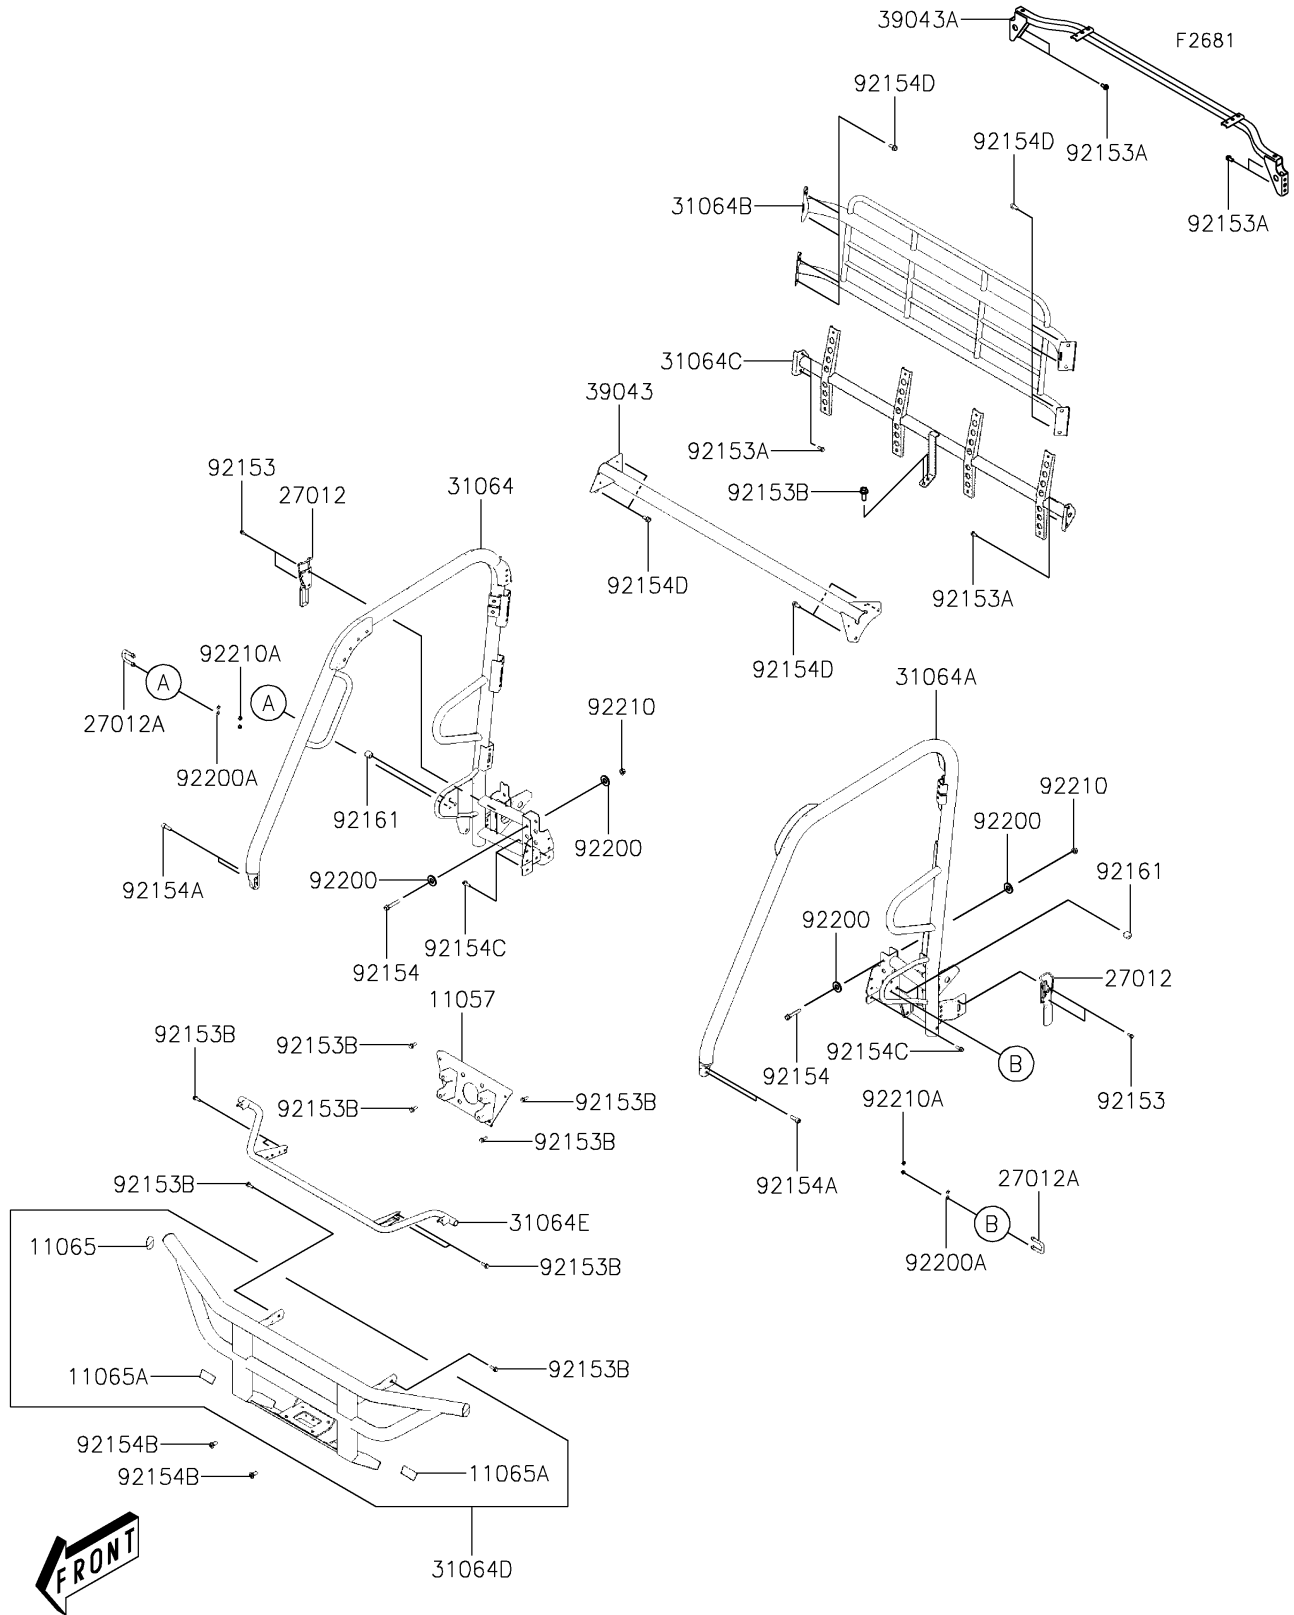

2024 MULE PRO-MX™ EPS CAMO PARTS DIAGRAM

Guards/Cab Frame

2024 MULE PRO-MX™ EPS CAMO PARTS LIST

Guards/Cab Frame

ITEM NAME	PART NUMBER	QUANTITY
BRACKET,STABILIZER (Ref # 11057)	11057-Y015	1
CAP,FR BUMPER,END (Ref # 11065)	11065-Y043	2
CAP,FR BUMPER (Ref # 11065A)	11065-Y044	2
HOOK,SIDE (Ref # 27012)	27012-Y005	2
HOOK,DOOR (Ref # 27012A)	27012-Y007	2
PIPE-COMP,ROOF,RH (Ref # 31064)	31064-Y013	1
PIPE-COMP,ROOF,LH (Ref # 31064A)	31064-Y014	1
PIPE-COMP,REAR,UPP (Ref # 31064B)	31064-Y015	1
PIPE-COMP,REAR,LWR (Ref # 31064C)	31064-Y016	1
PIPE-COMP,FR BUMPER (Ref # 31064D)	31064-Y017	1
PIPE-COMP,FR COVER (Ref # 31064E)	31064-Y018	1
CROSSMEMBER-COMP,ROOF (Ref # 39043)	39043-Y002	1
CROSSMEMBER-COMP,ROOF,RR (Ref # 39043A)	39043-Y003	1
BOLT,FLANGE,6X16 (Ref # 92153)	92153-Y025	4
BOLT,FLANGE,8X16 (Ref # 92153A)	92153-Y032	8
BOLT,FLANGE,8X20 (Ref # 92153B)	92153-Y033	12
BOLT,FLANGE,10X60 (Ref # 92154)	92154-Y091	2
BOLT,SOCKET,10X28 (Ref # 92154A)	92154-Y098	4
BOLT,10X23 (Ref # 92154B)	92154-Y178	2
BOLT,FLANGE,8X25 (Ref # 92154C)	92154-Y195	4
BOLT,FLANGE,10X20 (Ref # 92154D)	92154-Y197	12
DAMPER,ROPS (Ref # 92161)	92161-Y050	2
WASHER,10MM (Ref # 92200)	92200-Y020	4
WASHER,6MM (Ref # 92200A)	92200-Y106	4
NUT,10MM (Ref # 92210)	92210-Y009	2
NUT,6MM (Ref # 92210A)	92210-Y087	4