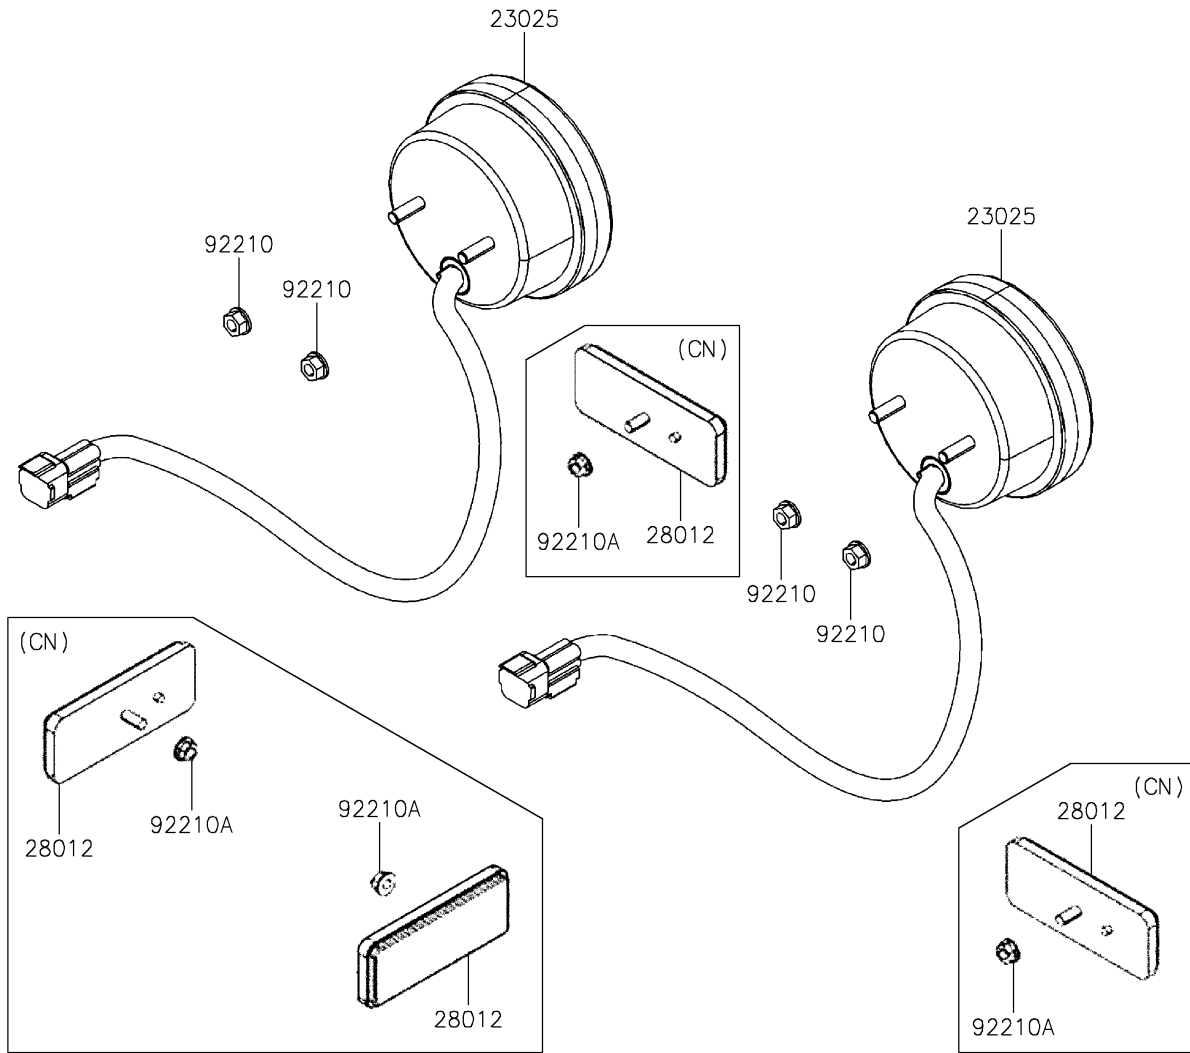

2024 Mule PRO-MX EPS Camo PARTS DIAGRAM

Taillight(s)

F2720

2024 Mule PRO-MX EPS Camo PARTS LIST

Taillight(s)

ITEM NAME	PART NUMBER	QUANTITY
LAMP-TAIL (Ref # 23025)	23025-Y009	2
NUT,6MM (Ref # 92210)	92210-Y026	4