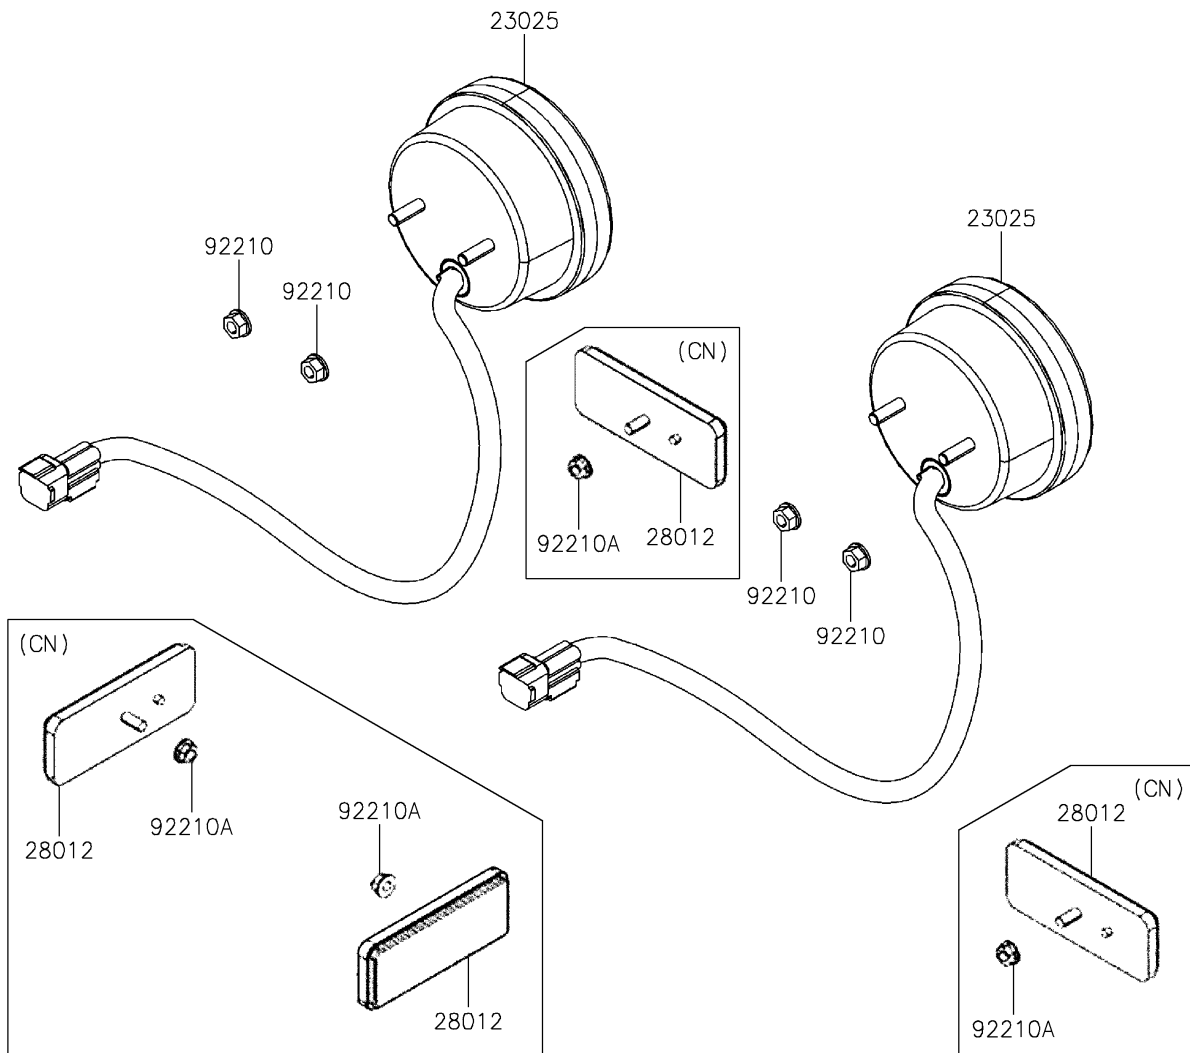

2024 MULE PRO-MX™ EPS CAMO PARTS DIAGRAM

Taillight(s)

F2720

2024 MULE PRO-MX™ EPS CAMO PARTS LIST

Taillight(s)

ITEM NAME	PART NUMBER	QUANTITY
LAMP-TAIL (Ref # 23025)	23025-Y009	2
REFLECTOR-REFLEX (Ref # 28012)	28012-Y010	4
NUT,6MM (Ref # 92210)	92210-Y026	4
NUT,FLANGE,5MM (Ref # 92210A)	92210-Y053	4