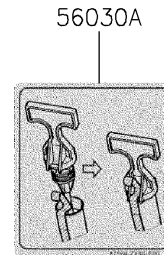

2022 Mule PRO-MX EPS Camo PARTS DIAGRAM

Labels

F2860

2022 Mule PRO-MX EPS Camo PARTS LIST

Labels

ITEM NAME	PART NUMBER	QUANTITY
LABEL,TIRE (Ref # 56030)	56030-Y015	1
LABEL,OIL GAUGE (Ref # 56030A)	56030-Y018	1
LABEL-WARNING,INFO (Ref # 56071)	56071-Y057	1
LABEL-WARNING,SHIFTING NOTICE (Ref # 56071A)	56071-Y058	1
LABEL-WARNING,FUEL (Ref # 56071B)	56071-Y059	1
LABEL-WARNING,AIR CLEANER INFO (Ref # 56071C)	56071-Y060	1
LABEL-WARNING,ROPS (Ref # 56071D)	56071-Y061	1
LABEL-WARNING (Ref # 56071E)	56071-Y062	1
LABEL-WARNING,CARGO BED (Ref # 56071F)	56071-Y063	1
LABEL-WARNING,MAX. CAPACITY (Ref # 56071G)	56071-Y064	1
LABEL-WARNING,GENERAL (Ref # 56071H)	56071-Y065	1
LABEL-WARNING,CARGO BED (Ref # 56071I)	56071-Y066	1
LABEL-WARNING,TIRE (Ref # 56071J)	56071-Y067	1
PATTERN,KAWASAKI (Ref # 56075)	56075-Y001	1