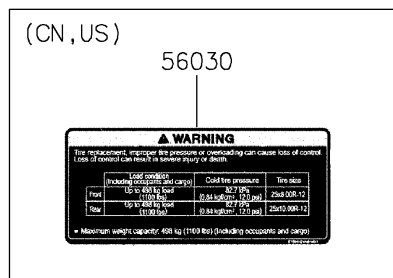

2022 Mule PRO-MX EPS Camo PARTS DIAGRAM

Labels

F2860

2022 Mule PRO-MX EPS Camo PARTS LIST

Labels

ITEM NAME	PART NUMBER	QUANTITY
LABEL,TIRE (Ref # 56030)	56030-Y015	1
LABEL,OIL GAUGE (Ref # 56030A)	56030-Y018	1
LABEL-WARNING,INFO (Ref # 56071)	56071-Y057	1
LABEL-WARNING,SHIFTING NOTICE (Ref # 56071A)	56071-Y058	1
LABEL-WARNING,FUEL (Ref # 56071B)	56071-Y059	1
LABEL-WARNING,AIR CLEANER INFO (Ref # 56071C)	56071-Y060	1
LABEL-WARNING,ROPS (Ref # 56071D)	56071-Y061	1
LABEL-WARNING (Ref # 56071E)	56071-Y062	1
LABEL-WARNING,CARGO BED (Ref # 56071F)	56071-Y063	1
LABEL-WARNING,MAX. CAPACITY (Ref # 56071G)	56071-Y064	1
LABEL-WARNING,GENERAL (Ref # 56071H)	56071-Y065	1
LABEL-WARNING,CARGO BED (Ref # 56071I)	56071-Y066	1
LABEL-WARNING,TIRE (Ref # 56071J)	56071-Y067	1
PATTERN,KAWASAKI (Ref # 56075)	56075-Y001	1