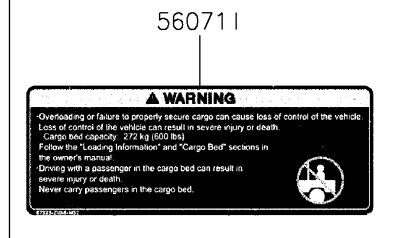

2022 Mule PRO-MX EPS Camo PARTS DIAGRAM

Labels

F2860

2022 Mule PRO-MX EPS Camo PARTS LIST

Labels

ITEM NAME	PART NUMBER	QUANTITY
LABEL,TIRE (Ref # 56030)	56030-Y015	1
LABEL,OIL GAUGE (Ref # 56030A)	56030-Y018	1
LABEL-WARNING,INFO (Ref # 56071)	56071-Y057	1
LABEL-WARNING,SHIFTING NOTICE (Ref # 56071A)	56071-Y058	1
LABEL-WARNING,FUEL (Ref # 56071B)	56071-Y059	1
LABEL-WARNING,AIR CLEANER INFO (Ref # 56071C)	56071-Y060	1
LABEL-WARNING,ROPS (Ref # 56071D)	56071-Y061	1
LABEL-WARNING (Ref # 56071E)	56071-Y062	1
LABEL-WARNING,CARGO BED (Ref # 56071F)	56071-Y063	1
LABEL-WARNING,MAX. CAPACITY (Ref # 56071G)	56071-Y064	1
LABEL-WARNING,GENERAL (Ref # 56071H)	56071-Y065	1
LABEL-WARNING,CARGO BED (Ref # 56071I)	56071-Y066	1
LABEL-WARNING,TIRE (Ref # 56071J)	56071-Y067	1
PATTERN,KAWASAKI (Ref # 56075)	56075-Y001	1