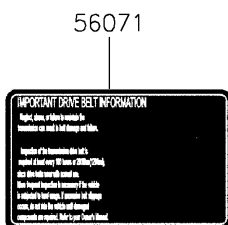

2022 Mule PRO-MX EPS Camo PARTS DIAGRAM

Labels

F2860

2022 Mule PRO-MX EPS Camo PARTS LIST

Labels

ITEM NAME	PART NUMBER	QUANTITY
LABEL,TIRE (Ref # 56030)	56030-Y015	1
LABEL,OIL GAUGE (Ref # 56030A)	56030-Y018	1
LABEL-WARNING,INFO (Ref # 56071)	56071-Y057	1
LABEL-WARNING,SHIFTING NOTICE (Ref # 56071A)	56071-Y058	1
LABEL-WARNING,FUEL (Ref # 56071B)	56071-Y059	1
LABEL-WARNING,AIR CLEANER INFO (Ref # 56071C)	56071-Y060	1
LABEL-WARNING,ROPS (Ref # 56071D)	56071-Y061	1
LABEL-WARNING (Ref # 56071E)	56071-Y062	1
LABEL-WARNING,CARGO BED (Ref # 56071F)	56071-Y063	1
LABEL-WARNING,MAX. CAPACITY (Ref # 56071G)	56071-Y064	1
LABEL-WARNING,GENERAL (Ref # 56071H)	56071-Y065	1
LABEL-WARNING,CARGO BED (Ref # 56071I)	56071-Y066	1
LABEL-WARNING,TIRE (Ref # 56071J)	56071-Y067	1
PATTERN,KAWASAKI (Ref # 56075)	56075-Y001	1