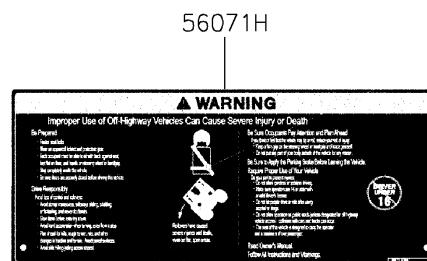

2022 Mule PRO-MX EPS Camo PARTS DIAGRAM

Labels

F2860

2022 Mule PRO-MX EPS Camo PARTS LIST

Labels

ITEM NAME	PART NUMBER	QUANTITY
LABEL,TIRE (Ref # 56030)	56030-Y015	1
LABEL,OIL GAUGE (Ref # 56030A)	56030-Y018	1
LABEL-WARNING,INFO (Ref # 56071)	56071-Y057	1
LABEL-WARNING,SHIFTING NOTICE (Ref # 56071A)	56071-Y058	1
LABEL-WARNING,FUEL (Ref # 56071B)	56071-Y059	1
LABEL-WARNING,AIR CLEANER INFO (Ref # 56071C)	56071-Y060	1
LABEL-WARNING,ROPS (Ref # 56071D)	56071-Y061	1
LABEL-WARNING (Ref # 56071E)	56071-Y062	1
LABEL-WARNING,CARGO BED (Ref # 56071F)	56071-Y063	1
LABEL-WARNING,MAX. CAPACITY (Ref # 56071G)	56071-Y064	1
LABEL-WARNING,GENERAL (Ref # 56071H)	56071-Y065	1
LABEL-WARNING,CARGO BED (Ref # 56071I)	56071-Y066	1
LABEL-WARNING,TIRE (Ref # 56071J)	56071-Y067	1
PATTERN,KAWASAKI (Ref # 56075)	56075-Y001	1