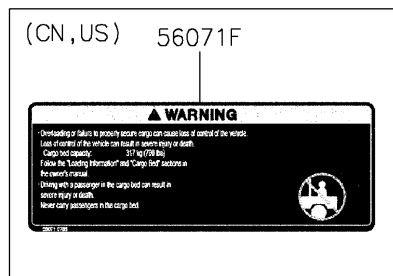

2022 Mule PRO-MX EPS Camo PARTS DIAGRAM

Labels

F2860

2022 Mule PRO-MX EPS Camo PARTS LIST

Labels

ITEM NAME	PART NUMBER	QUANTITY
LABEL,TIRE (Ref # 56030)	56030-Y015	1
LABEL,OIL GAUGE (Ref # 56030A)	56030-Y018	1
LABEL-WARNING,INFO (Ref # 56071)	56071-Y057	1
LABEL-WARNING,SHIFTING NOTICE (Ref # 56071A)	56071-Y058	1
LABEL-WARNING,FUEL (Ref # 56071B)	56071-Y059	1
LABEL-WARNING,AIR CLEANER INFO (Ref # 56071C)	56071-Y060	1
LABEL-WARNING,ROPS (Ref # 56071D)	56071-Y061	1
LABEL-WARNING (Ref # 56071E)	56071-Y062	1
LABEL-WARNING,CARGO BED (Ref # 56071F)	56071-Y063	1
LABEL-WARNING,MAX. CAPACITY (Ref # 56071G)	56071-Y064	1
LABEL-WARNING,GENERAL (Ref # 56071H)	56071-Y065	1
LABEL-WARNING,CARGO BED (Ref # 56071I)	56071-Y066	1
LABEL-WARNING,TIRE (Ref # 56071J)	56071-Y067	1
PATTERN,KAWASAKI (Ref # 56075)	56075-Y001	1