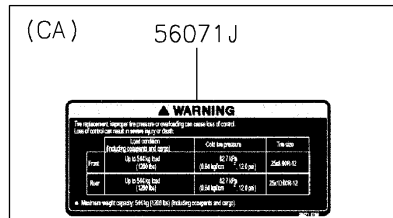

2022 Mule PRO-MX EPS Camo PARTS DIAGRAM

Labels

F2860

2022 Mule PRO-MX EPS Camo PARTS LIST

Labels

ITEM NAME	PART NUMBER	QUANTITY
LABEL,TIRE (Ref # 56030)	56030-Y015	1
LABEL,OIL GAUGE (Ref # 56030A)	56030-Y018	1
LABEL-WARNING,INFO (Ref # 56071)	56071-Y057	1
LABEL-WARNING,SHIFTING NOTICE (Ref # 56071A)	56071-Y058	1
LABEL-WARNING,FUEL (Ref # 56071B)	56071-Y059	1
LABEL-WARNING,AIR CLEANER INFO (Ref # 56071C)	56071-Y060	1
LABEL-WARNING,ROPS (Ref # 56071D)	56071-Y061	1
LABEL-WARNING (Ref # 56071E)	56071-Y062	1
LABEL-WARNING,CARGO BED (Ref # 56071F)	56071-Y063	1
LABEL-WARNING,MAX. CAPACITY (Ref # 56071G)	56071-Y064	1
LABEL-WARNING,GENERAL (Ref # 56071H)	56071-Y065	1
LABEL-WARNING,CARGO BED (Ref # 56071I)	56071-Y066	1
LABEL-WARNING,TIRE (Ref # 56071J)	56071-Y067	1
PATTERN,KAWASAKI (Ref # 56075)	56075-Y001	1