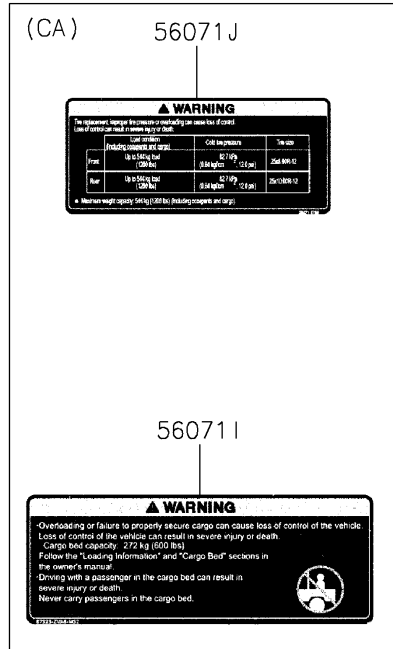

2023 Mule PRO-MX EPS Camo PARTS DIAGRAM

Labels

F2860

56071

(CN, US) 56071F

56071H

2023 Mule PRO-MX EPS Camo PARTS LIST

Labels

ITEM NAME	PART NUMBER	QUANTITY
LABEL,TIRE (Ref # 56030)	56030-Y015	1
LABEL,OIL GAUGE (Ref # 56030A)	56030-Y018	1
LABEL-WARNING,INFO (Ref # 56071)	56071-Y057	1
LABEL-WARNING,SHIFTING NOTICE (Ref # 56071A)	56071-Y058	1
LABEL-WARNING,FUEL (Ref # 56071B)	56071-Y059	1
LABEL-WARNING,AIR CLEANER INFO (Ref # 56071C)	56071-Y060	1
LABEL-WARNING,ROPS (Ref # 56071D)	56071-Y061	1
LABEL-WARNING (Ref # 56071E)	56071-Y062	1
LABEL-WARNING,CARGO BED (Ref # 56071F)	56071-Y063	1
LABEL-WARNING,MAX. CAPACITY (Ref # 56071G)	56071-Y064	1
LABEL-WARNING,GENERAL (Ref # 56071H)	56071-Y065	1
LABEL-WARNING,CARGO BED (Ref # 56071I)	56071-Y066	1
LABEL-WARNING,TIRE (Ref # 56071J)	56071-Y067	1
PATTERN,KAWASAKI (Ref # 56075)	56075-Y001	1