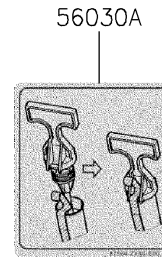

2023 Mule PRO-MX EPS Camo PARTS DIAGRAM

Labels

F2860

56071

(CN, US) 56071F

56071H

2023 Mule PRO-MX EPS Camo PARTS LIST

Labels

ITEM NAME	PART NUMBER	QUANTITY
LABEL,TIRE (Ref # 56030)	56030-Y015	1
LABEL,OIL GAUGE (Ref # 56030A)	56030-Y018	1
LABEL-WARNING,INFO (Ref # 56071)	56071-Y057	1
LABEL-WARNING,SHIFTING NOTICE (Ref # 56071A)	56071-Y058	1
LABEL-WARNING,FUEL (Ref # 56071B)	56071-Y059	1
LABEL-WARNING,AIR CLEANER INFO (Ref # 56071C)	56071-Y060	1
LABEL-WARNING,ROPS (Ref # 56071D)	56071-Y061	1
LABEL-WARNING (Ref # 56071E)	56071-Y062	1
LABEL-WARNING,CARGO BED (Ref # 56071F)	56071-Y063	1
LABEL-WARNING,MAX. CAPACITY (Ref # 56071G)	56071-Y064	1
LABEL-WARNING,GENERAL (Ref # 56071H)	56071-Y065	1
LABEL-WARNING,CARGO BED (Ref # 56071I)	56071-Y066	1
LABEL-WARNING,TIRE (Ref # 56071J)	56071-Y067	1
PATTERN,KAWASAKI (Ref # 56075)	56075-Y001	1