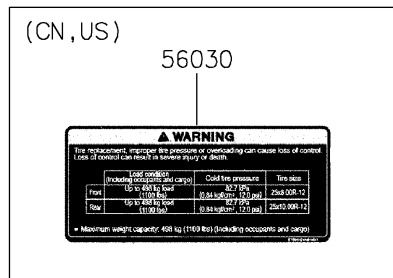

2023 Mule PRO-MX EPS Camo PARTS DIAGRAM

Labels

F2860

56071

(CN, US) 56071F

56071H

2023 Mule PRO-MX EPS Camo PARTS LIST

Labels

ITEM NAME	PART NUMBER	QUANTITY
LABEL,TIRE (Ref # 56030)	56030-Y015	1
LABEL,OIL GAUGE (Ref # 56030A)	56030-Y018	1
LABEL-WARNING,INFO (Ref # 56071)	56071-Y057	1
LABEL-WARNING,SHIFTING NOTICE (Ref # 56071A)	56071-Y058	1
LABEL-WARNING,FUEL (Ref # 56071B)	56071-Y059	1
LABEL-WARNING,AIR CLEANER INFO (Ref # 56071C)	56071-Y060	1
LABEL-WARNING,ROPS (Ref # 56071D)	56071-Y061	1
LABEL-WARNING (Ref # 56071E)	56071-Y062	1
LABEL-WARNING,CARGO BED (Ref # 56071F)	56071-Y063	1
LABEL-WARNING,MAX. CAPACITY (Ref # 56071G)	56071-Y064	1
LABEL-WARNING,GENERAL (Ref # 56071H)	56071-Y065	1
LABEL-WARNING,CARGO BED (Ref # 56071I)	56071-Y066	1
LABEL-WARNING,TIRE (Ref # 56071J)	56071-Y067	1
PATTERN,KAWASAKI (Ref # 56075)	56075-Y001	1