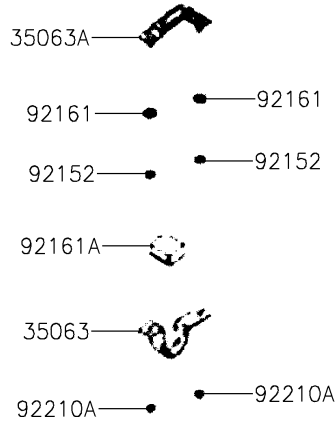

2023 Mule PRO-MX EPS Camo PARTS DIAGRAM

Sun Top

F2876

2023 Mule PRO-MX EPS Camo PARTS LIST

Sun Top

ITEM NAME	PART NUMBER	QUANTITY
COVER,SUNTOP,S.BLACK (Ref # 14093)	14093-Y045-933	1
STAY,SUNTOP BOTTOM (Ref # 35063)	35063-Y045	2
STAY,SUNTOP TOP (Ref # 35063A)	35063-Y046	2
COLLAR (Ref # 92152)	92152-Y074	4
BOLT,FLANGE,6MM (Ref # 92154)	92154-Y213	6
DAMPER (Ref # 92161)	92161-Y056	10
DAMPER (Ref # 92161A)	92161-Y057	2
WASHER,10.5MM (Ref # 92200)	92200-Y100	6
NUT,6MM (Ref # 92210)	92210-Y026	2
NUT,6MM (Ref # 92210A)	92210-Y087	4