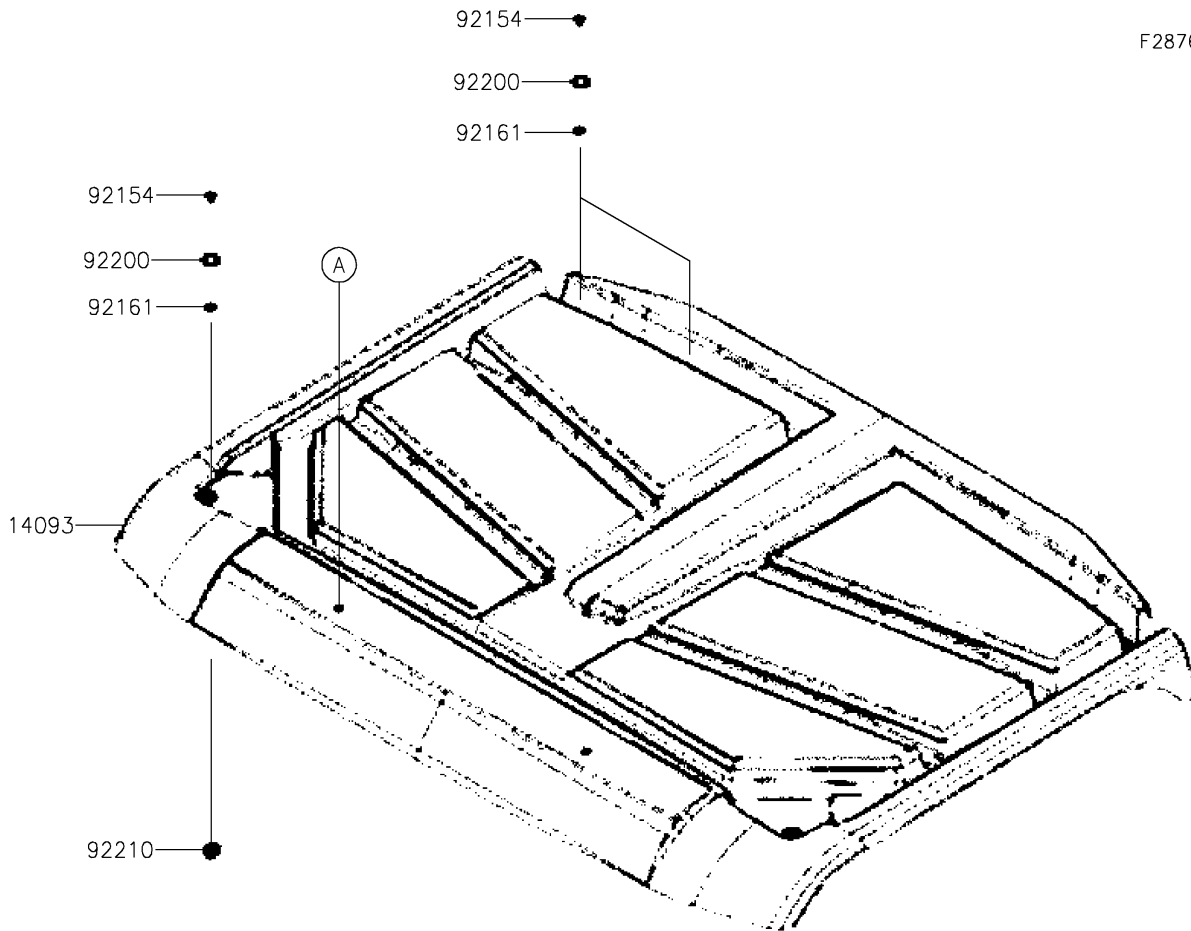

2023 Mule PRO-MX EPS Camo PARTS DIAGRAM

Sun Top

F2876

2023 Mule PRO-MX EPS Camo PARTS LIST

Sun Top

ITEM NAME	PART NUMBER	QUANTITY
COVER,SUNTOP,S.BLACK (Ref # 14093)	14093-Y045-933	1
STAY,SUNTOP BOTTOM (Ref # 35063)	35063-Y045	2
STAY,SUNTOP TOP (Ref # 35063A)	35063-Y046	2
COLLAR (Ref # 92152)	92152-Y074	4
BOLT,FLANGE,6MM (Ref # 92154)	92154-Y213	6
DAMPER (Ref # 92161)	92161-Y056	10
DAMPER (Ref # 92161A)	92161-Y057	2
WASHER,10.5MM (Ref # 92200)	92200-Y100	6
NUT,6MM (Ref # 92210)	92210-Y026	2
NUT,6MM (Ref # 92210A)	92210-Y087	4