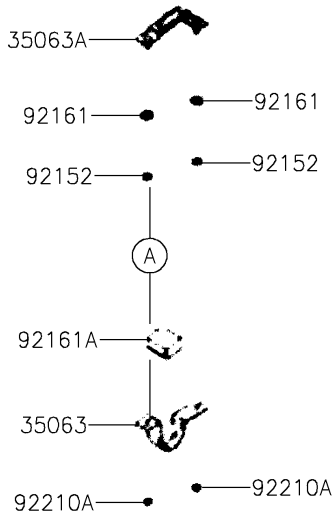

2023 Mule PRO-MX EPS Camo PARTS DIAGRAM

Sun Top

F2876

2023 Mule PRO-MX EPS Camo PARTS LIST

Sun Top

ITEM NAME	PART NUMBER	QUANTITY
COVER,SUNTOP,S.BLACK (Ref # 14093)	14093-Y045-933	1
STAY,SUNTOP BOTTOM (Ref # 35063)	35063-Y045	2
STAY,SUNTOP TOP (Ref # 35063A)	35063-Y046	2
COLLAR (Ref # 92152)	92152-Y074	4
BOLT,FLANGE,6MM (Ref # 92154)	92154-Y213	6
DAMPER (Ref # 92161)	92161-Y056	10
DAMPER (Ref # 92161A)	92161-Y057	2
WASHER,10.5MM (Ref # 92200)	92200-Y100	6
NUT,6MM (Ref # 92210)	92210-Y026	2
NUT,6MM (Ref # 92210A)	92210-Y087	4