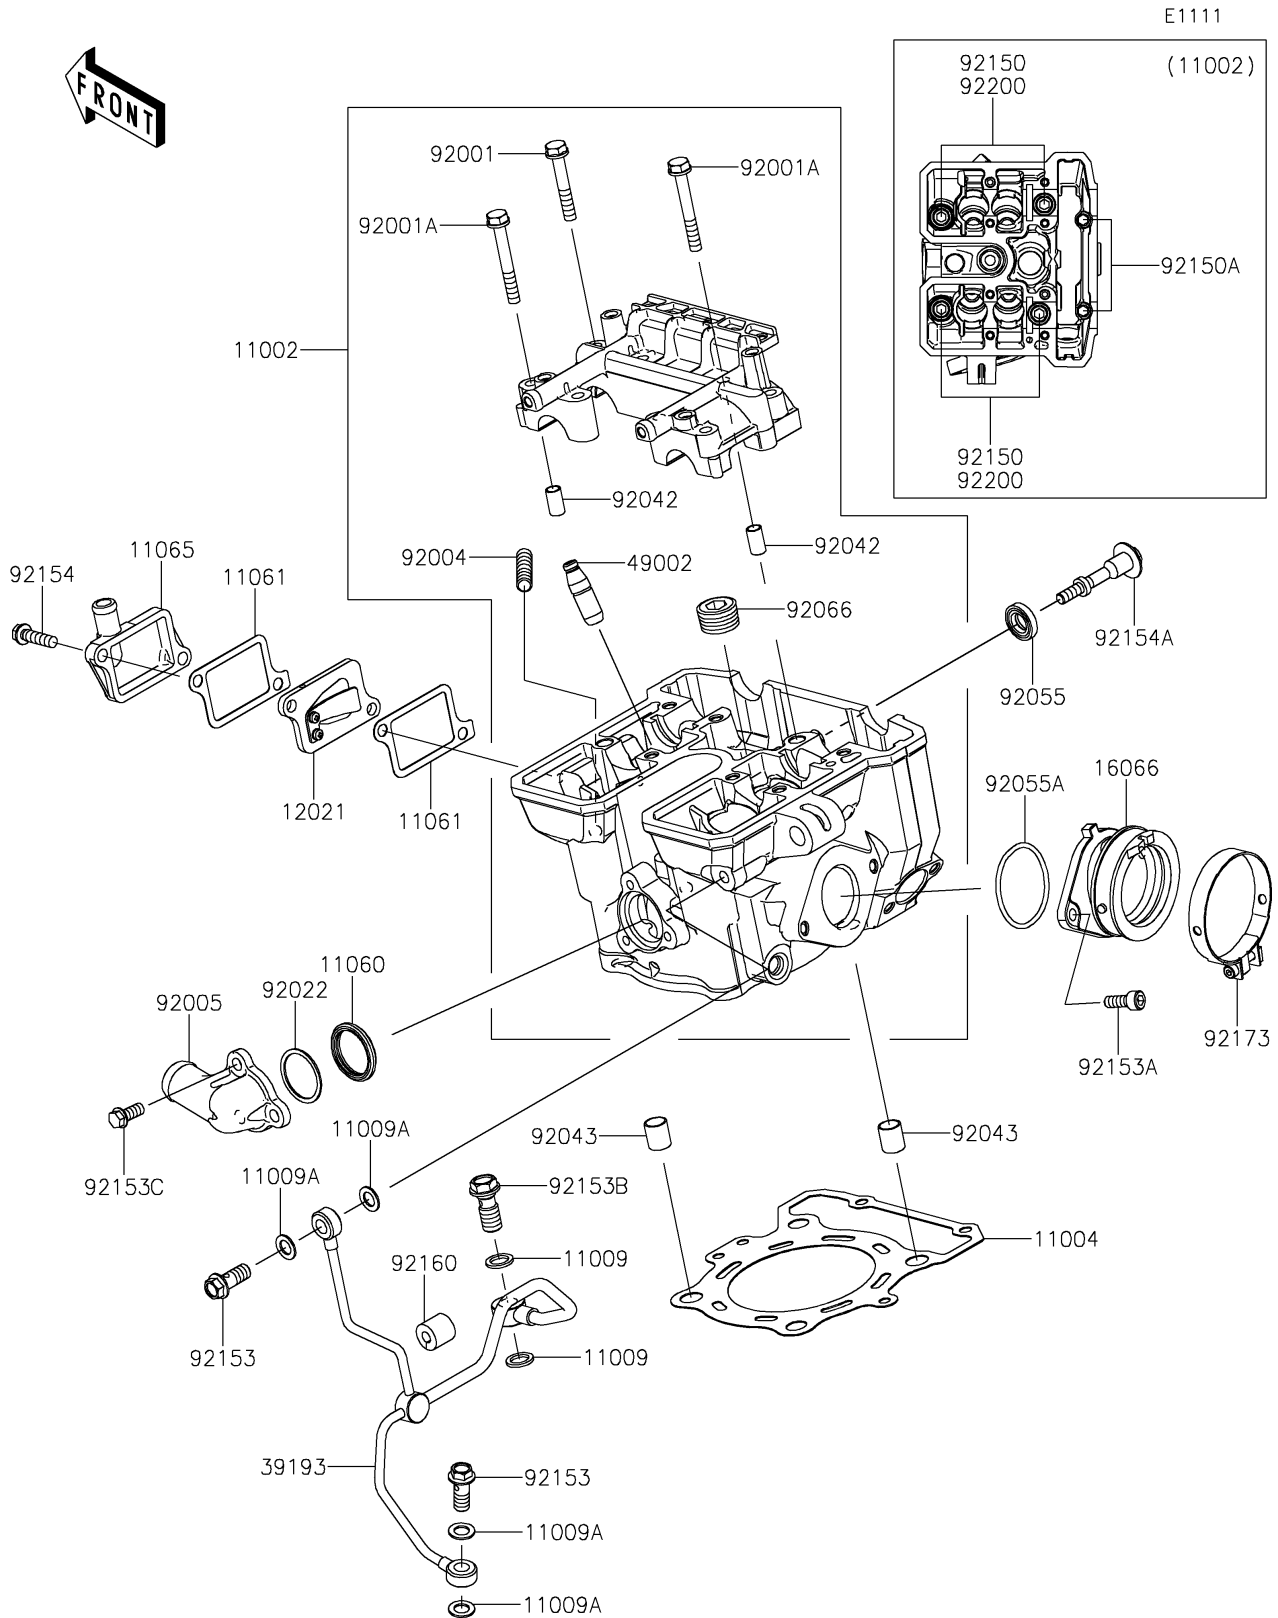

2023 KLX® 300R PARTS DIAGRAM

Cylinder Head

2023 KLX®300R PARTS LIST

Cylinder Head

ITEM NAME	PART NUMBER	QUANTITY
HEAD-ASSY-CYLINDER (Ref # 11002)	11002-0177	1
GASKET-HEAD (Ref # 11004)	11004-0091	1
GASKET,10X14.5X1.5 (Ref # 11009)	11009-1105	2
GASKET,8.2X14X1.0 (Ref # 11009A)	11009-1344	4
GASKET,THERMOSTAT (Ref # 11060)	11060-1300	1
GASKET,REED VALVE (Ref # 11061)	11061-0890	2
CAP (Ref # 11065)	11065-1308	1
VALVE-ASSY-REED (Ref # 12021)	12021-0049	1
HOLDER-THROTTLE BODY (Ref # 16066)	16066-0017	1
PIPE-OIL (Ref # 39193)	39193-0045	1
GUIDE-VALVE (Ref # 49002)	49002-1126	4
BOLT,FLANGED,6X38 (Ref # 92001)	92001-1105	6
BOLT,6X46 (Ref # 92001A)	92001-1872	2
STUD,8X25 (Ref # 92004)	92004-0731	2
FITTING (Ref # 92005)	92005-0937	1
WASHER,25.3X30X1 (Ref # 92022)	92022-161	1
PIN,DOWEL,6.3X8X14 (Ref # 92042)	92042-007	2
PIN,10.1X12X14 (Ref # 92043)	92043-4009	2
RING-O,HEAD COVER BOLT (Ref # 92055)	92055-0195	1
RING-O (Ref # 92055A)	92055-1255	1
PLUG,PT1/2X12.5 (Ref # 92066)	92066-0002	1
BOLT,10X165 (Ref # 92150)	92150-1368	4
BOLT,6X135 (Ref # 92150A)	92150-1552	2
BOLT,BANJO,8X20 (Ref # 92153)	92153-0651	2
BOLT,SOCKET,6X16 (Ref # 92153A)	92153-1344	2
BOLT,BANJO,10X23 (Ref # 92153B)	92153-1345	1
BOLT (Ref # 92153C)	92153-1805	3
BOLT,FLANGED,6X22 (Ref # 92154)	92154-0504	2
BOLT (Ref # 92154A)	92154-1230	1

2023 KLX®300R PARTS LIST

Cylinder Head

ITEM NAME	PART NUMBER	QUANTITY
DAMPER,6.3X15X14 (Ref # 92160)	92160-1523	1
CLAMP,58MM (Ref # 92173)	92173-0927	1
WASHER,10.5X19X2.3 (Ref # 92200)	92200-1042	4