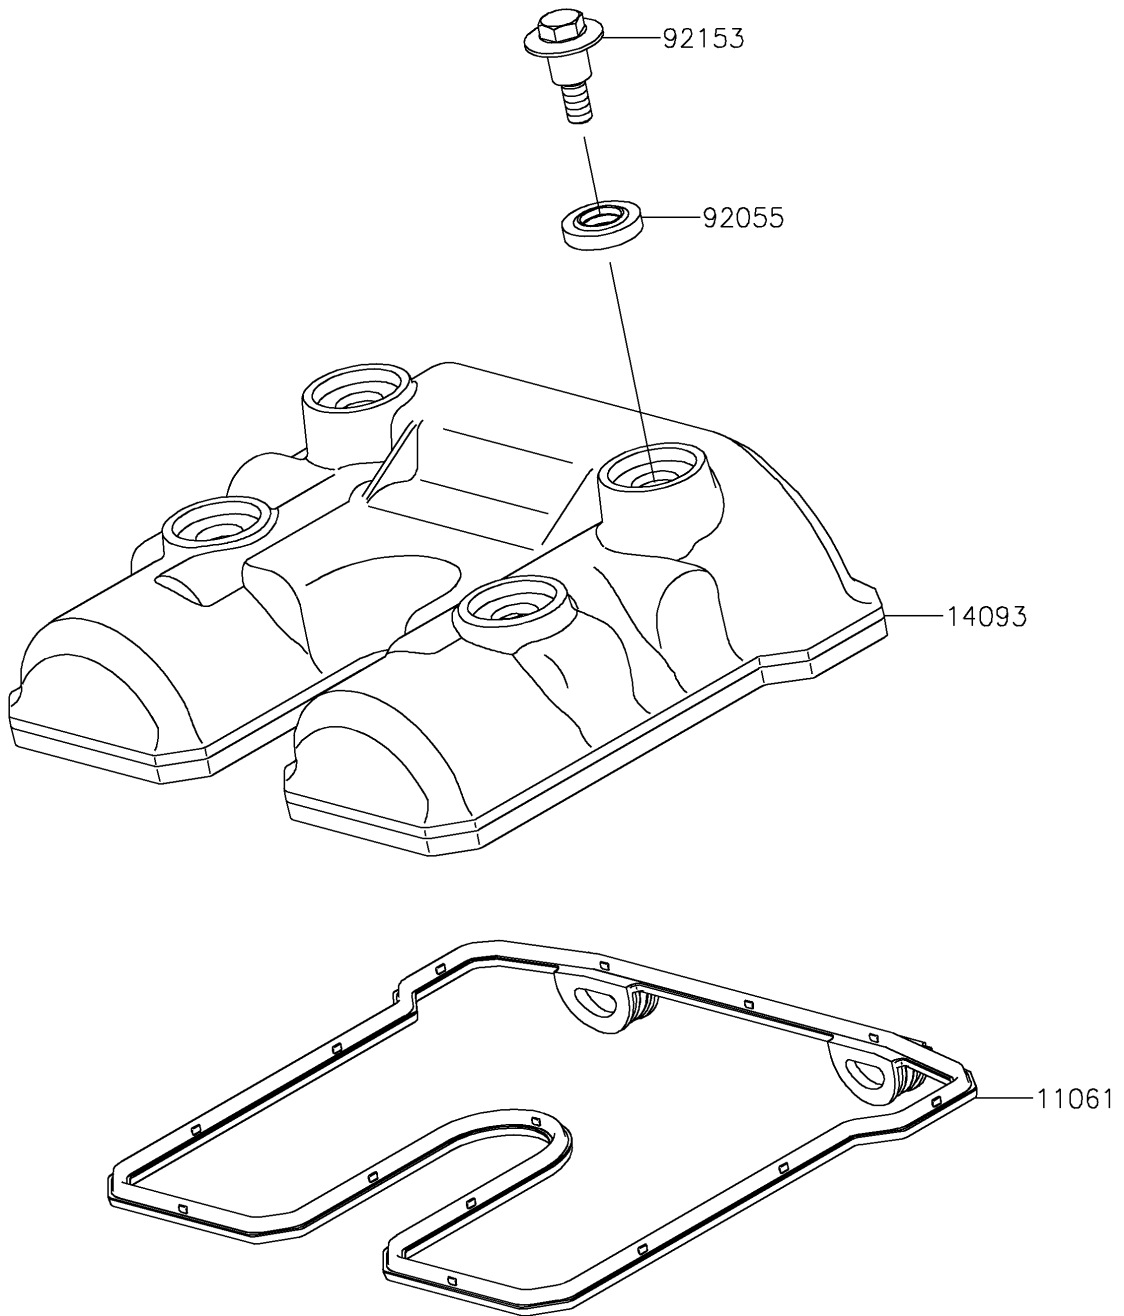

2023 KLX®300R PARTS DIAGRAM

Cylinder Head Cover

E1112

2023 KLX®300R PARTS LIST

Cylinder Head Cover

ITEM NAME	PART NUMBER	QUANTITY
GASKET,HEAD COVER (Ref # 11061)	11061-0888	1
COVER,HEAD (Ref # 14093)	14093-0862	1
RING-O,HEAD COVER BOLT (Ref # 92055)	92055-0195	4
BOLT,FLANGED,6X22.5 (Ref # 92153)	92153-1343	4