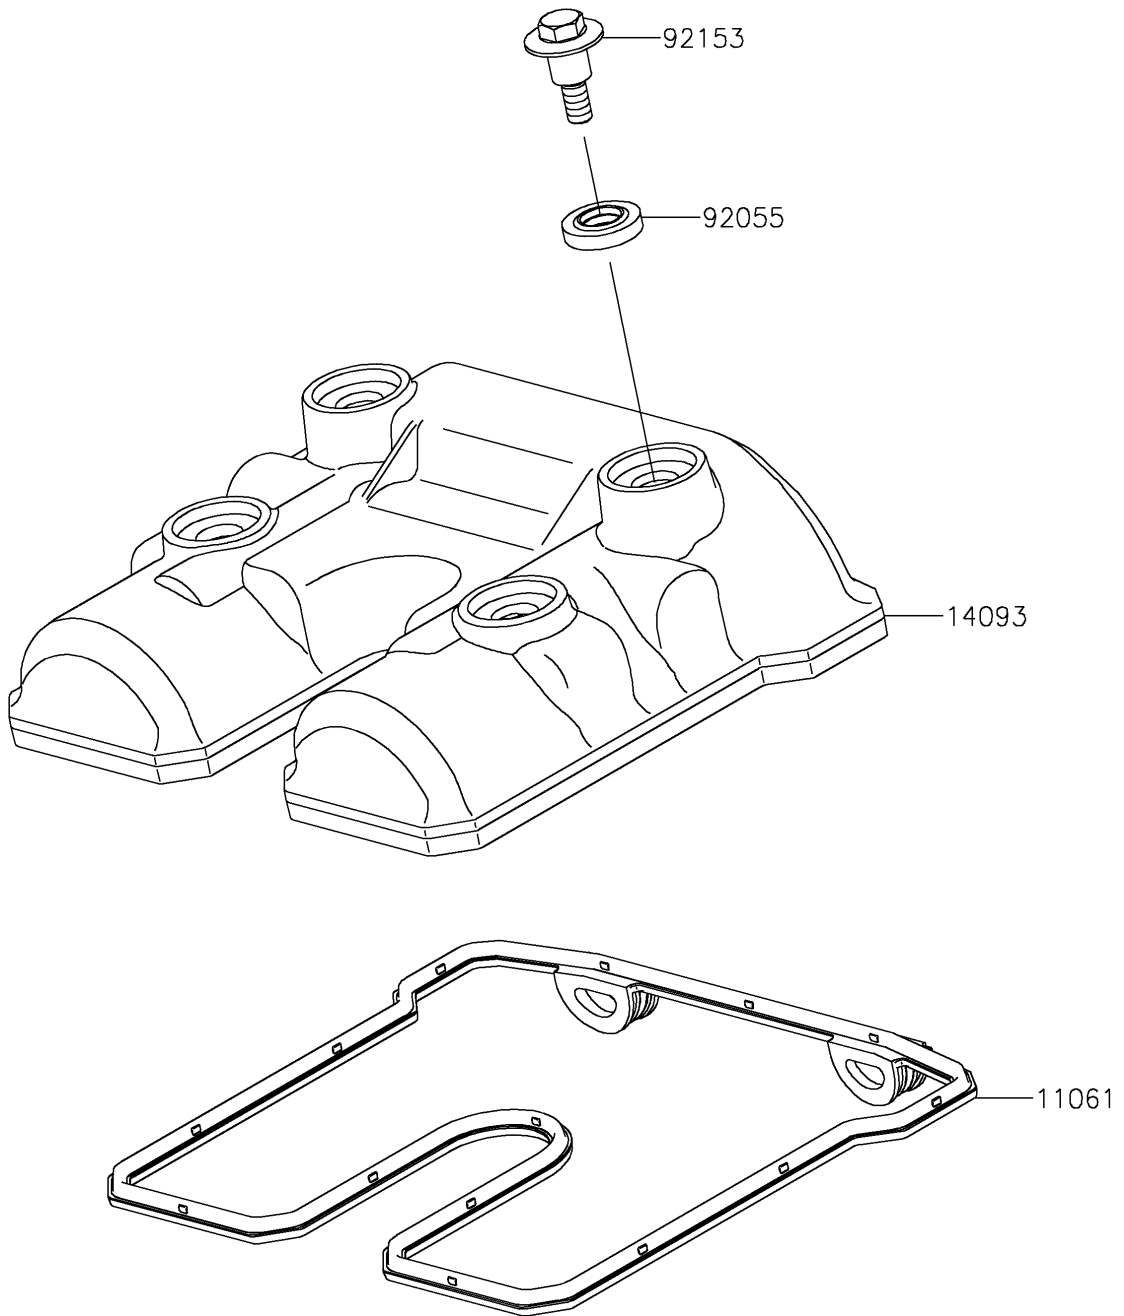

# 2023 KLX®300R PARTS DIAGRAM

Cylinder Head Cover

E1112

## 2023 KLX®300R PARTS LIST

### Cylinder Head Cover

ITEM NAME	PART NUMBER	QUANTITY
GASKET,HEAD COVER (Ref # 11061)	11061-0888	1
COVER,HEAD (Ref # 14093)	14093-0862	1
RING-O,HEAD COVER BOLT (Ref # 92055)	92055-0195	4
BOLT,FLANGED,6X22.5 (Ref # 92153)	92153-1343	4