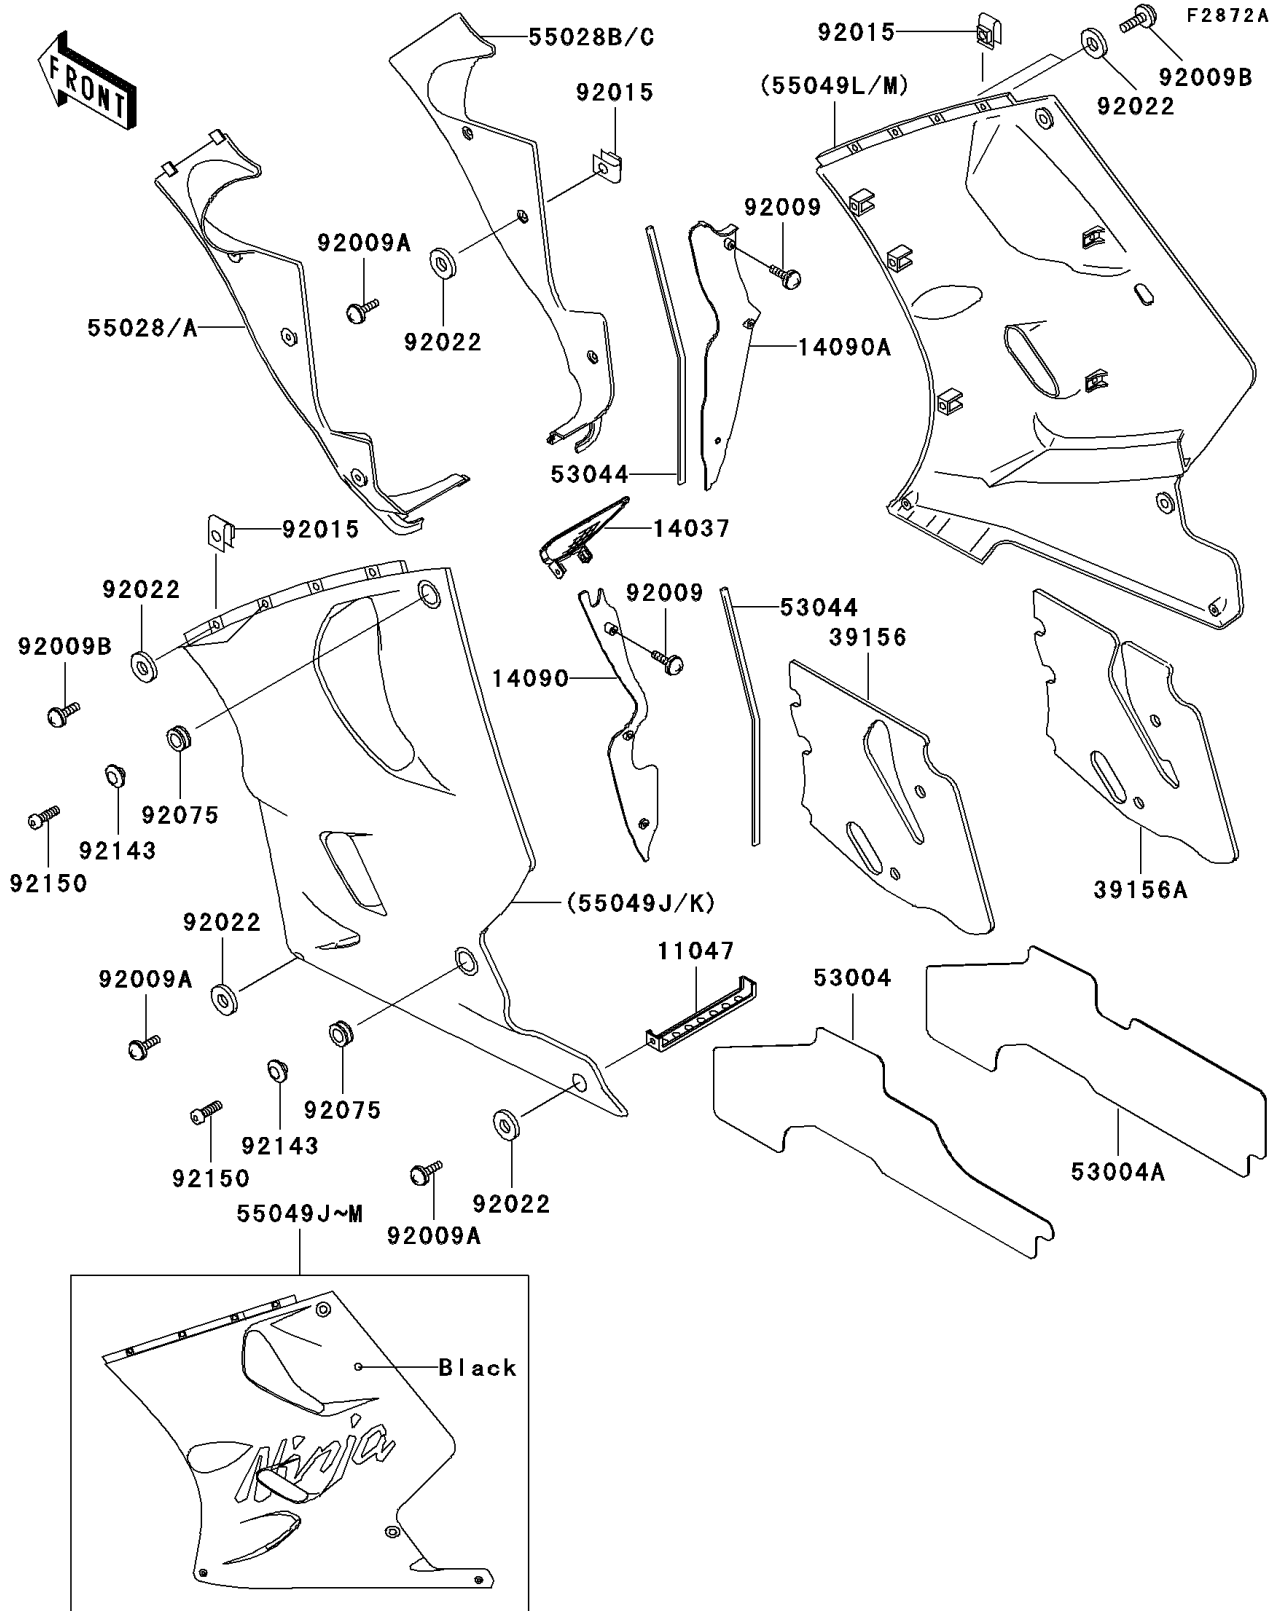

1994 Ninja® ZX™ -11 PARTS DIAGRAM

Cowling Lowers(ZX1100-D2)

1994 Ninja® ZX™ -11 PARTS LIST

Cowling Lowers(ZX1100-D2)

ITEM NAME	PART NUMBER	QUANTITY
BRACKET,LWR COWLING (Ref # 11047)	11047-1080	1
SCREEN,FR COWLING (Ref # 14037)	14037-1176	1
COVER,HEAT GUARD,LH (Ref # 14090)	14090-1283	1
COVER,HEAT GUARD,RH (Ref # 14090A)	14090-1284	1
PAD,LWR COWLING,LH,UPP (Ref # 39156)	39156-1310	1
PAD,LWR COWLING,RH,UPP (Ref # 39156A)	39156-1311	1
MAT,LWR COWLING,LH,LWR (Ref # 53004)	53004-1074	1
MAT,LWR COWLING,RH,LWR (Ref # 53004A)	53004-1075	1
TRIM,L=300 (Ref # 53044)	53044-1213	2
SCREW,TAPPING,5X14 (Ref # 92009)	92009-1197	6
SCREW,5X16 (Ref # 92009A)	92009-1654	10
SCREW,5X20 (Ref # 92009B)	92009-1656	8
NUT,5MM (Ref # 92015)	92015-1798	14
WASHER,NYLON,5.3X11.5X1.5 (Ref # 92022)	92022-1521	14
DAMPER (Ref # 92075)	92075-1634	4
COLLAR,BLACK (Ref # 92143)	92143-1226	4
BOLT,SOCKET,6X18 (Ref # 92150)	92150-1553	4
COWLING,FR,LH,P.G.BLACK (Ref # 55028)	55028-1298-RL	1
COWLING,FR,LH,P.G.BLACK (Ref # 55028A)	55028-1298-86	1
COWLING,FR,RH,P.G.BLACK (Ref # 55028B)	55028-1299-RL	1
COWLING,FR,RH,P.G.BLACK (Ref # 55028C)	55028-1299-86	1
COWLING.,LWR,LH,P.G.BLACK (Ref # 55049J)	55049-5231-RL	1
COWLING.,LWR,LH,P.G.BLACK (Ref # 55049K)	55049-5231-86	1
COWLING.,LWR,RH,P.G.BLACK (Ref # 55049L)	55049-5232-RL	1
COWLING.,LWR,RH,P.G.BLACK (Ref # 55049M)	55049-5232-86	1